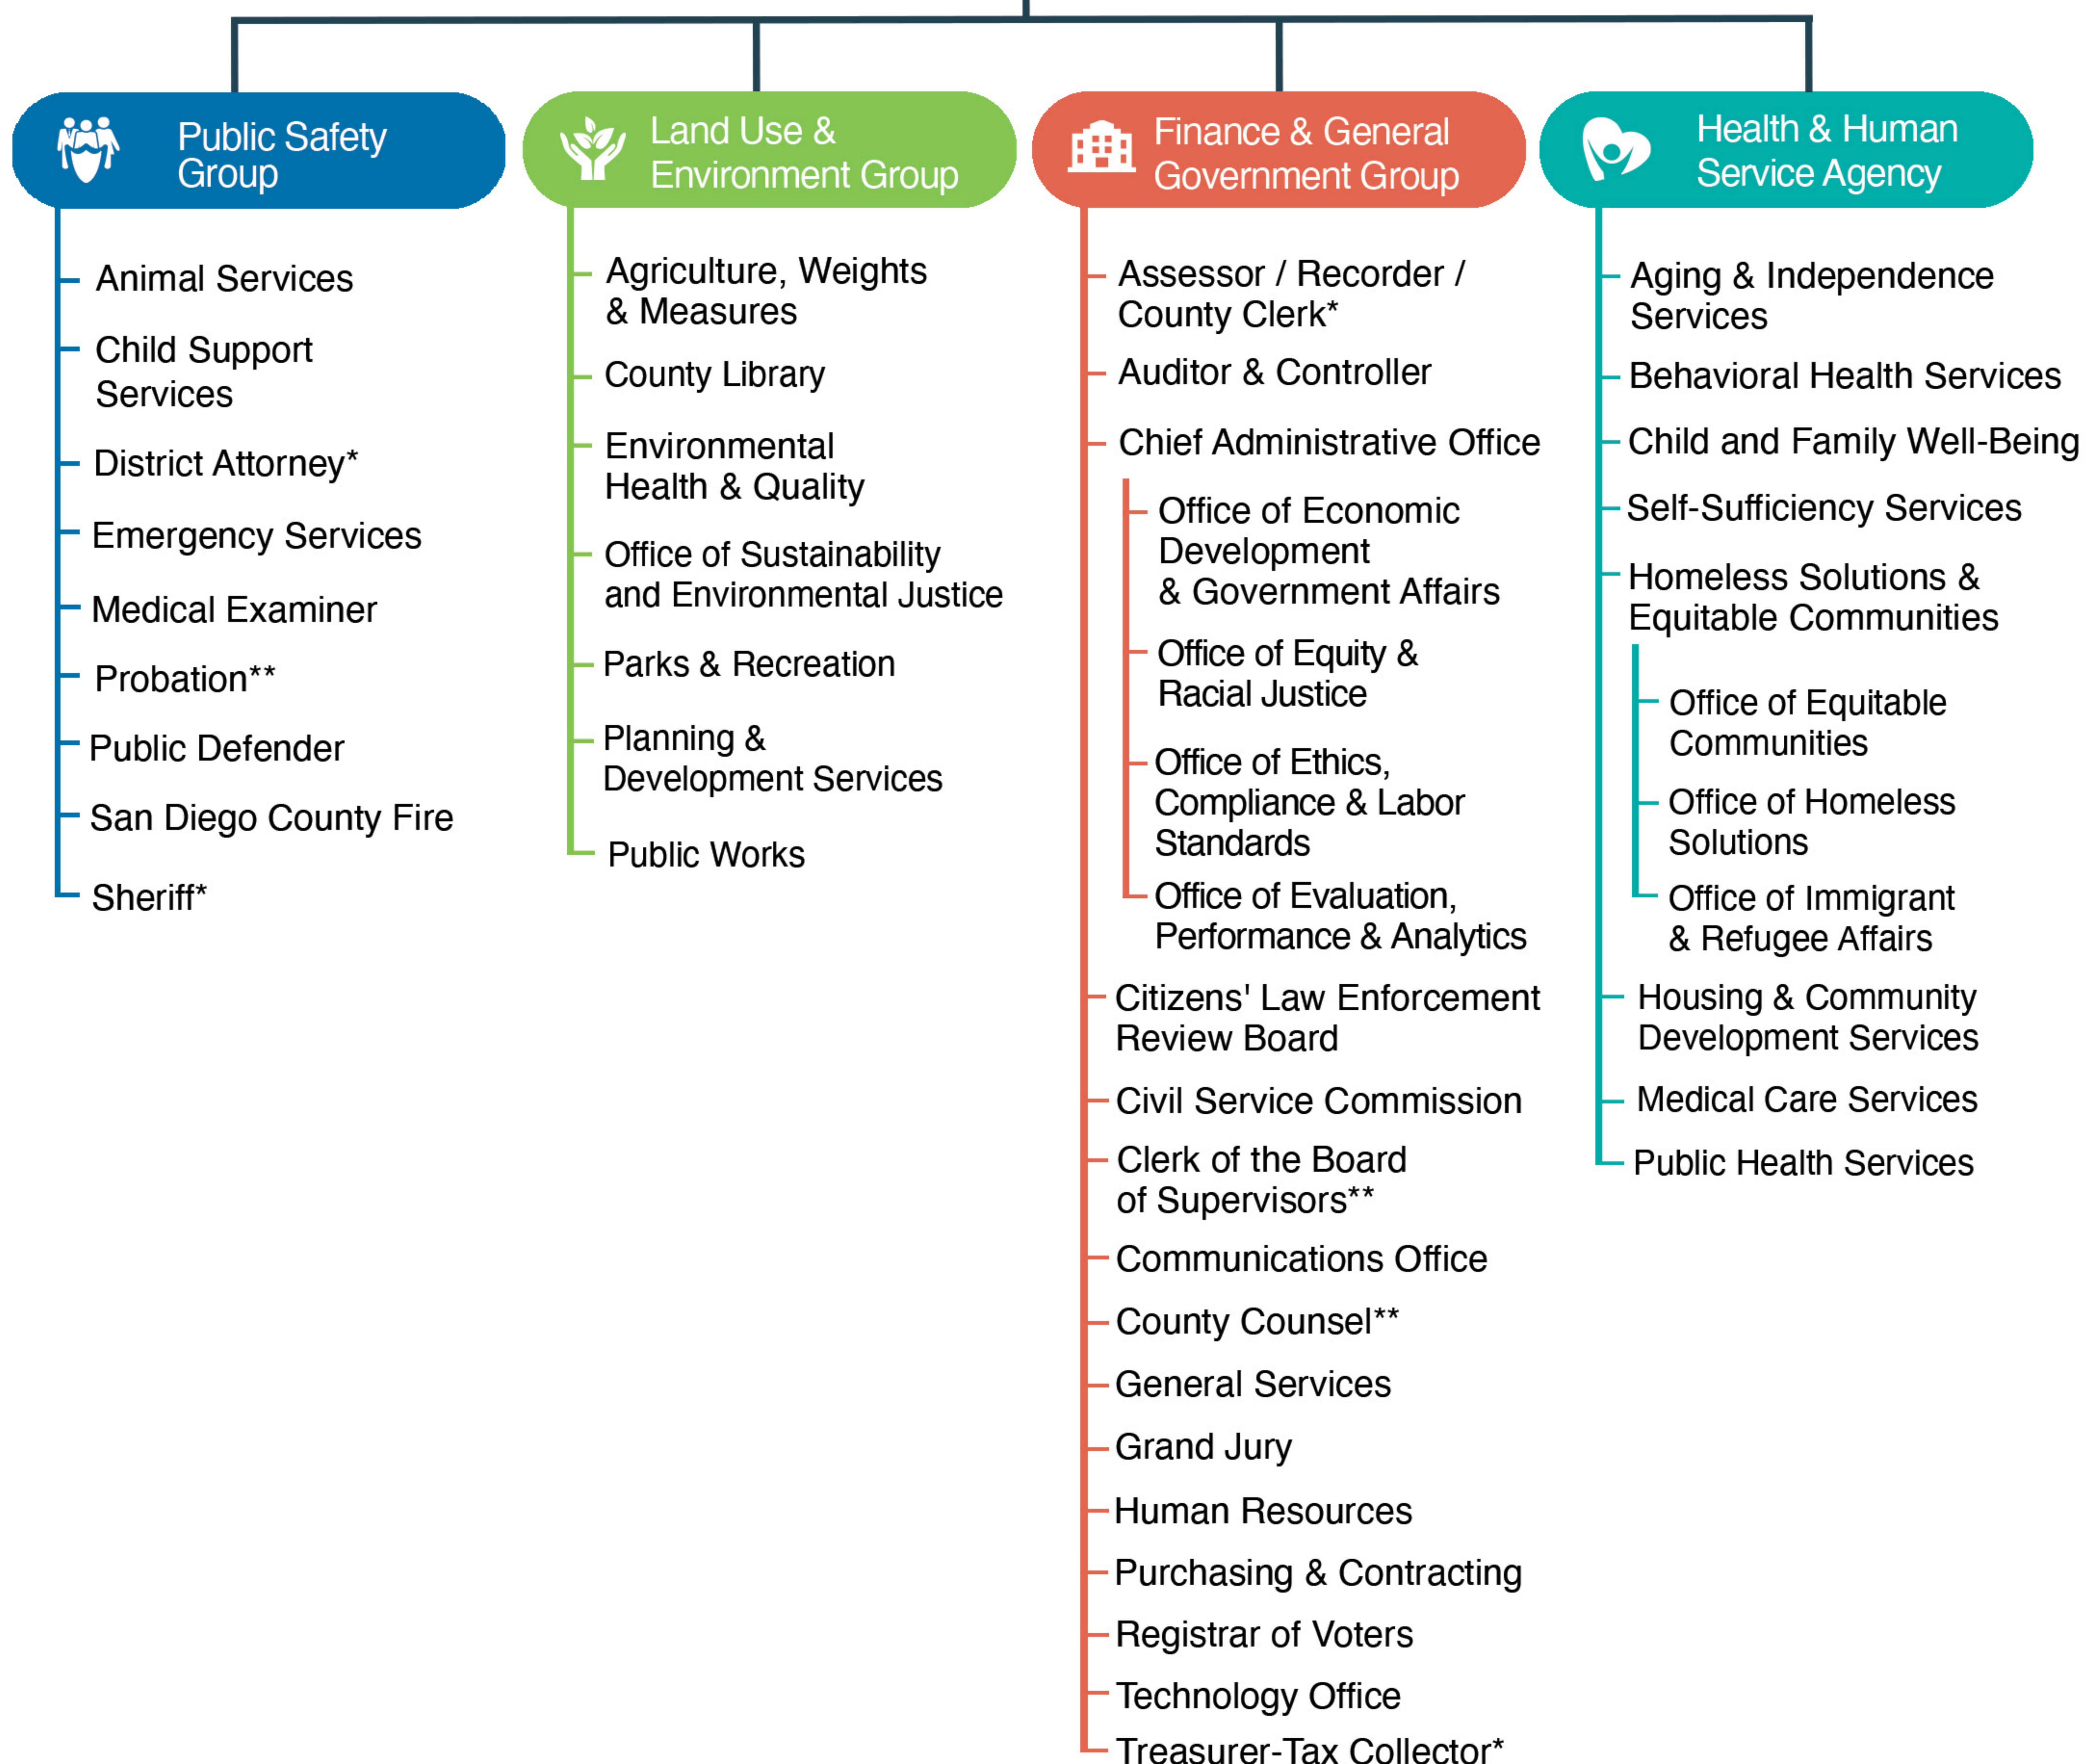

County of San Diego

Organizational Chart

Citizens of San Diego County

Board of Supervisors*

Chief Administrative Officer

*Elected Officials

**Reports to the Board of Supervisors