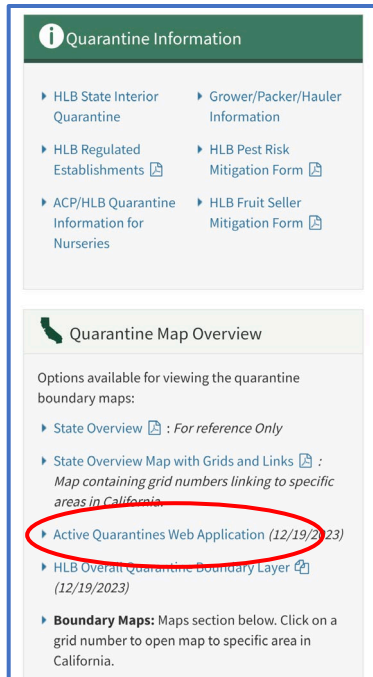

Is your property in the quarantine zone? (how to access the map on your phone)

1

In the browser search bar, type: "HLB quarantine map". Select the "CDFA-Citrus-Huanglongbing (HLB)" link

2

Scroll down and select "Active Quarantines Web Application" link

3

It may take a minute for the page to load. At the bottom, click "OK"

4

In the address line, enter your address. Zoom out. The HLB quarantine is red.

5

Additionally, you can adjust the "results" buffer range, indicated by an orange circle