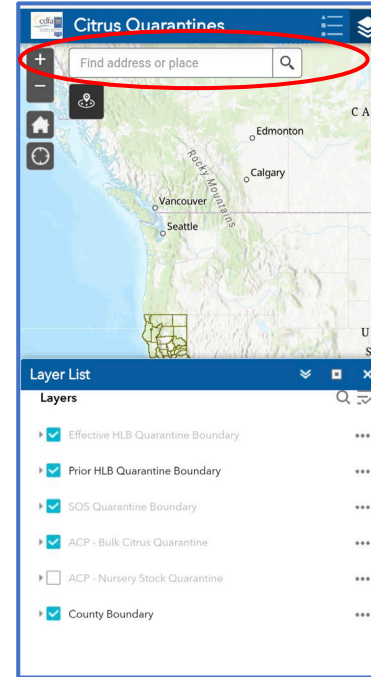

Is your property in the quarantine zone? (how to access the map on your phone)

1

In the browser search bar, type: "HLB quarantine map". Select the "CDFA-Citrus-Huanglongbing (HLB)" link

2

Scroll down and select "Active Quarantines Web Application" link

3

It may take a minute for the page to load. At the bottom, click "OK"

4

In the address line, enter your address. Zoom out. The HLB quarantine is red.

5

Additionally, you can adjust the "results" buffer range, indicated by an orange circle