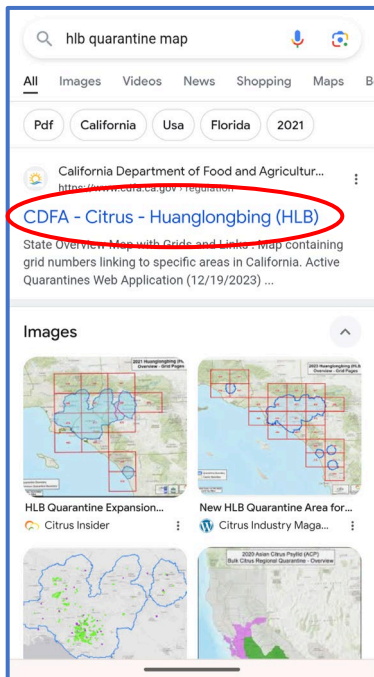

Is your property in the quarantine zone? (how to access the map on your phone)

1

In the browser search bar, type: "HLB quarantine map". Select the "CDFA-Citrus-Huanglongbing (HLB)" link

2

Scroll down and select "Active Quarantines Web Application" link

3

It may take a minute for the page to load. At the bottom, click "OK"

4

In the address line, enter your address. Zoom out. The HLB quarantine is red.

5

Additionally, you can adjust the "results" buffer range, indicated by an orange circle