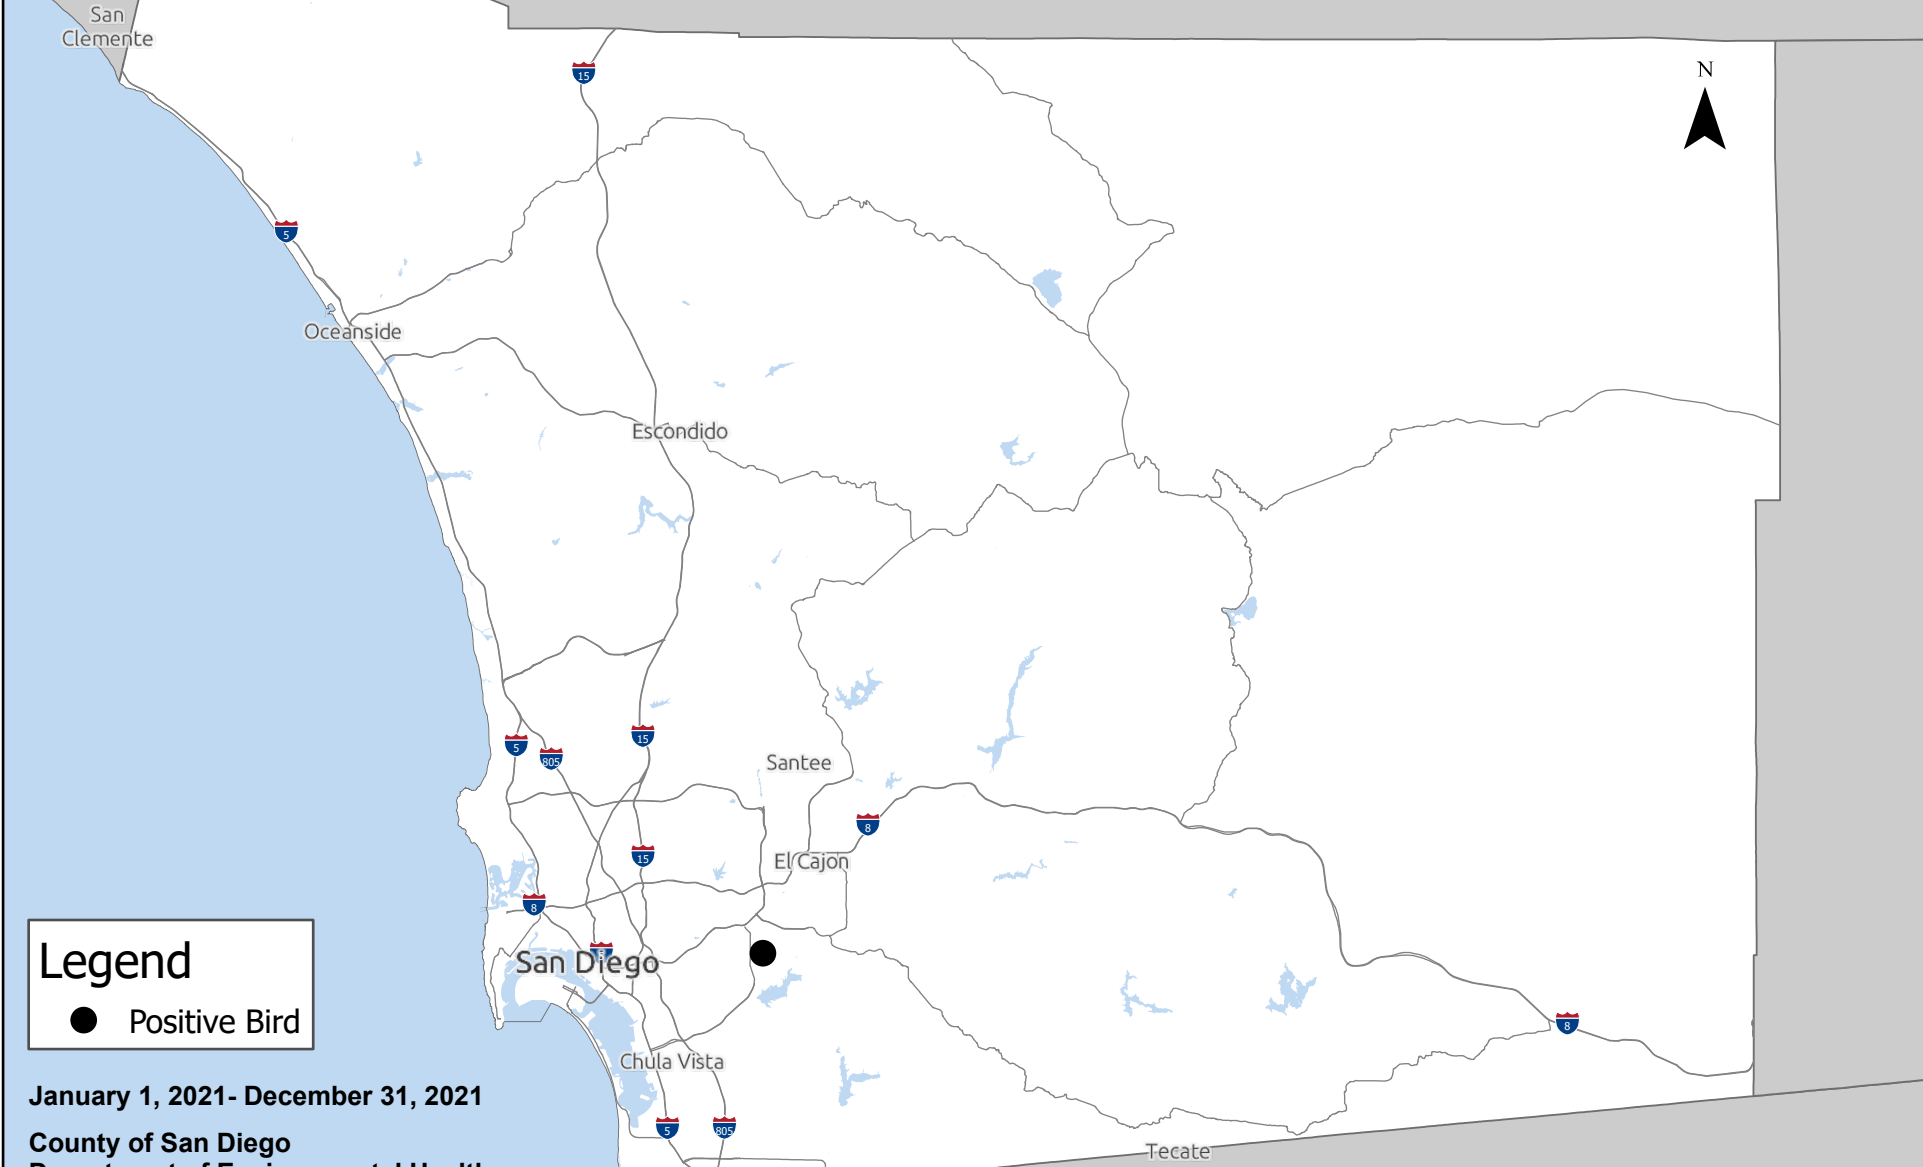

Positive West Nile Virus (WNV) Test Results In San Diego County in 2021

Legend
● Positive Bird

January 1, 2021- December 31, 2021
County of San Diego
Department of Environmental Health
Vector Control Program

SanGIS, Esri, HERE, Garmin, SafeGraph, FAO, METI/NASA, USGS, Bureau of Land Management, EPA, NPS
DISCLAIMER: THIS MAP/DATA IS PROVIDED WITHOUT WARRANTY OF ANY KIND, EITHER EXPRESS OR IMPLIED, INCLUDING BUT NOT LIMITED TO, THE IMPLIED WARRANTIES OF MERCHANTABILITY AND FITNESS FOR A PARTICULAR PURPOSE.
Copyright SanGIS 2009 - All Rights Reserved. Full text of this legal notice can be found at: http://www.sangis.org/Legal_Notice.htm