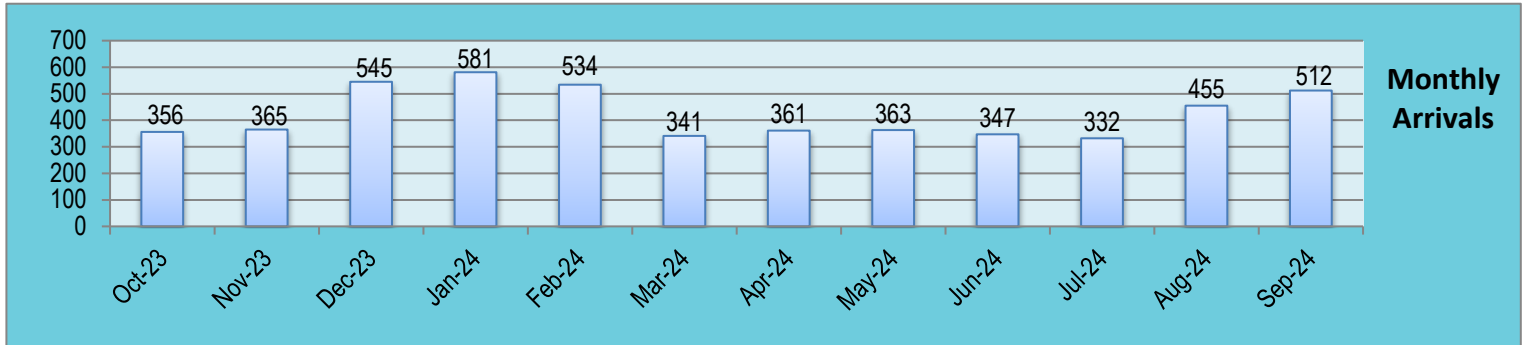

**San Diego County Resettlement Agencies
Monthly Refugee Arrivals Report for FFY 23 - 24 by Country of Origin**

<i>Top Two Arrivals for FFY 23-24</i>	
Haiti	38%
Afghanistan	37%
Remainder	25%