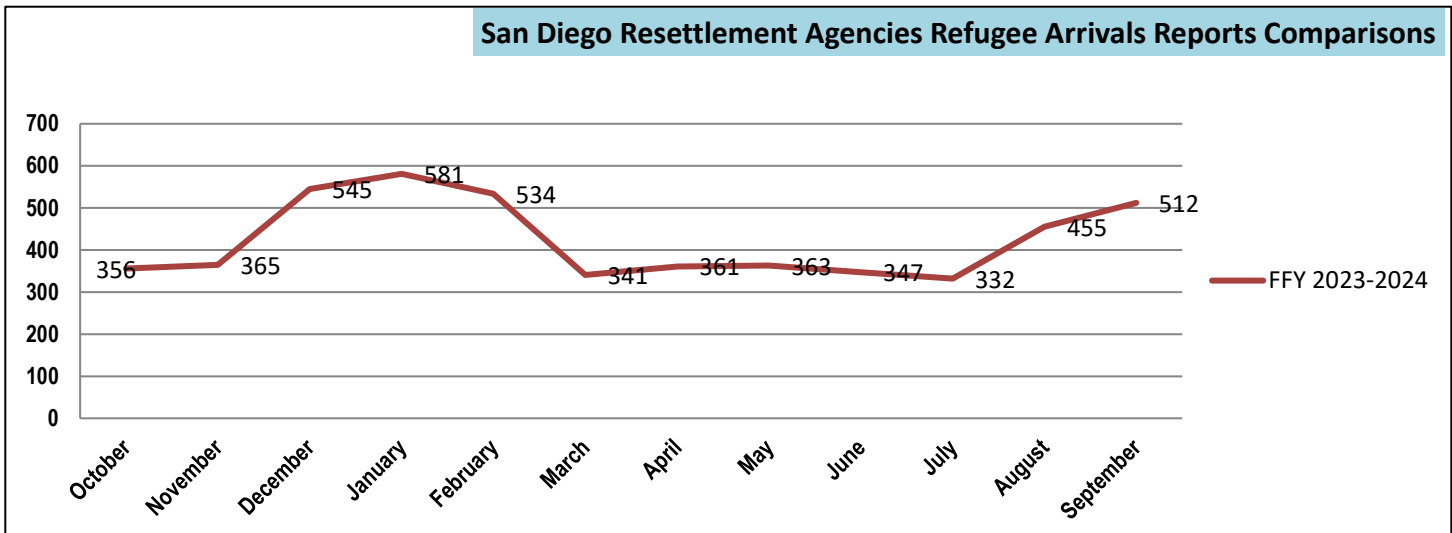

**San Diego County Resettlement Agencies
Monthly Refugee Arrivals Report for FFY 23 - 24 by Country of Origin**

<i>Top Two Arrivals for FFY 23-24</i>	
Haiti	38%
Afghanistan	37%
Remainder	25%