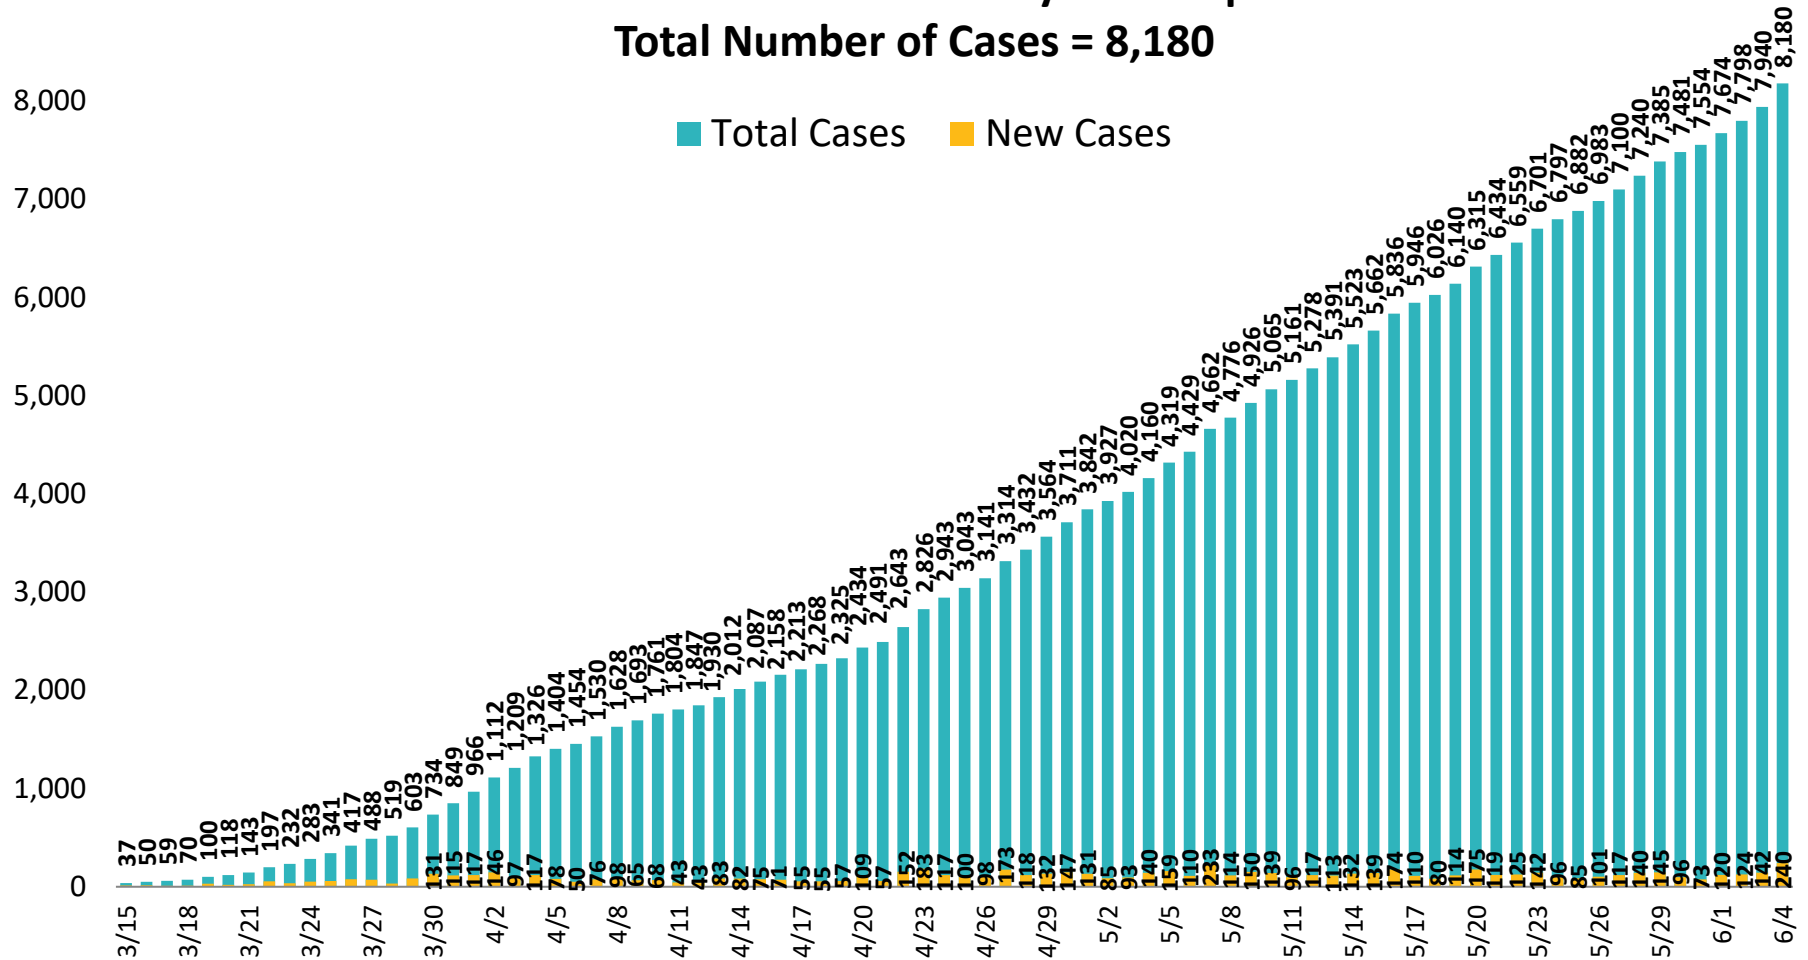

COVID-19 Cases by Date Reported

COVID-19 Cases among San Diego County Residents New Cases and Total Cases by Date Reported Total Number of Cases = 8,180

Data are preliminary and subject to change

Prepared by County of San Diego, Emergency Operations Center, 6/5/2020