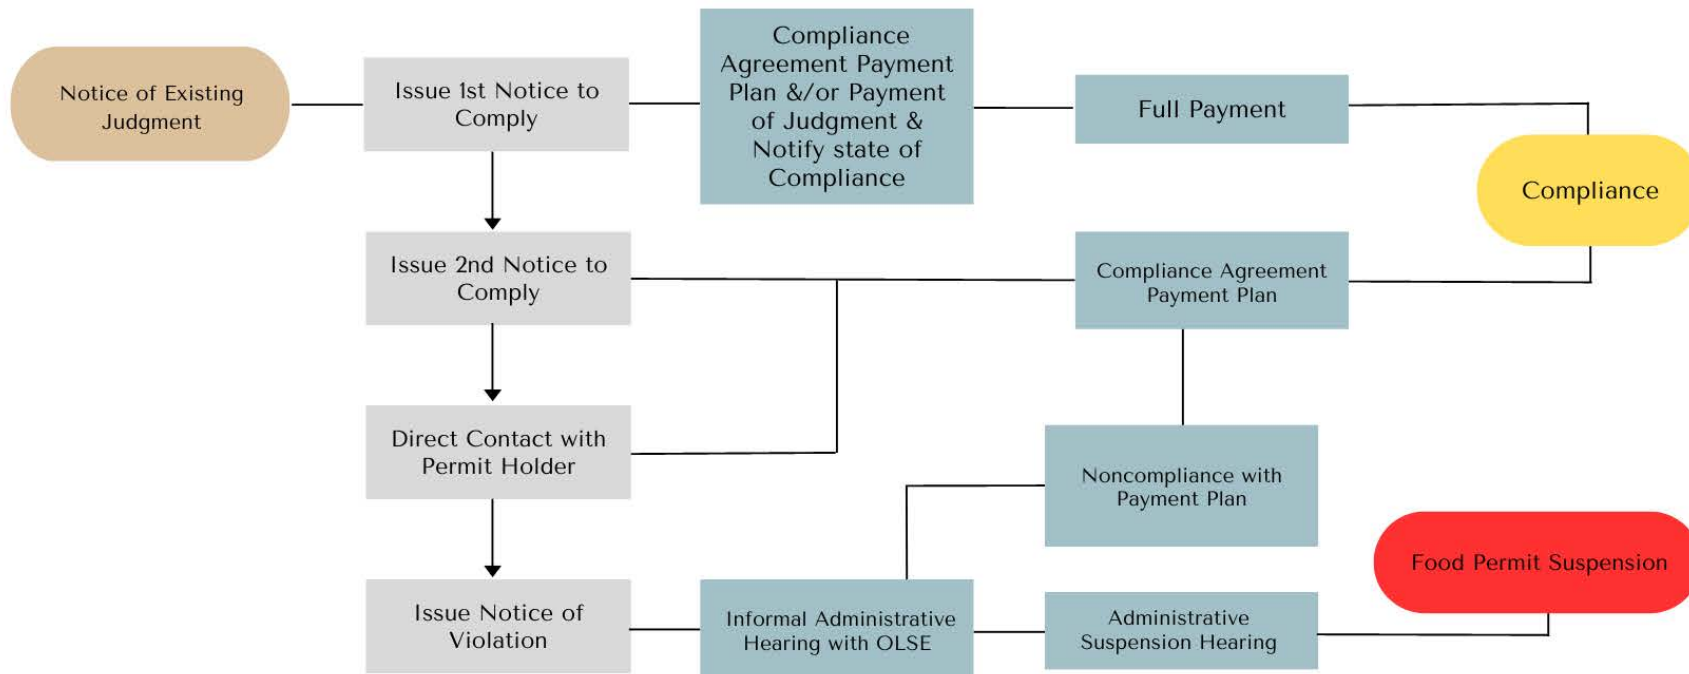

Good Faith Restaurant

OWNERS PROGRAM

FLOWCHART*

**Compliance is always possible and encouraged throughout the entire process*

COUNTY OF SAN DIEGO
OLSE Office of Labor Standards and Enforcement