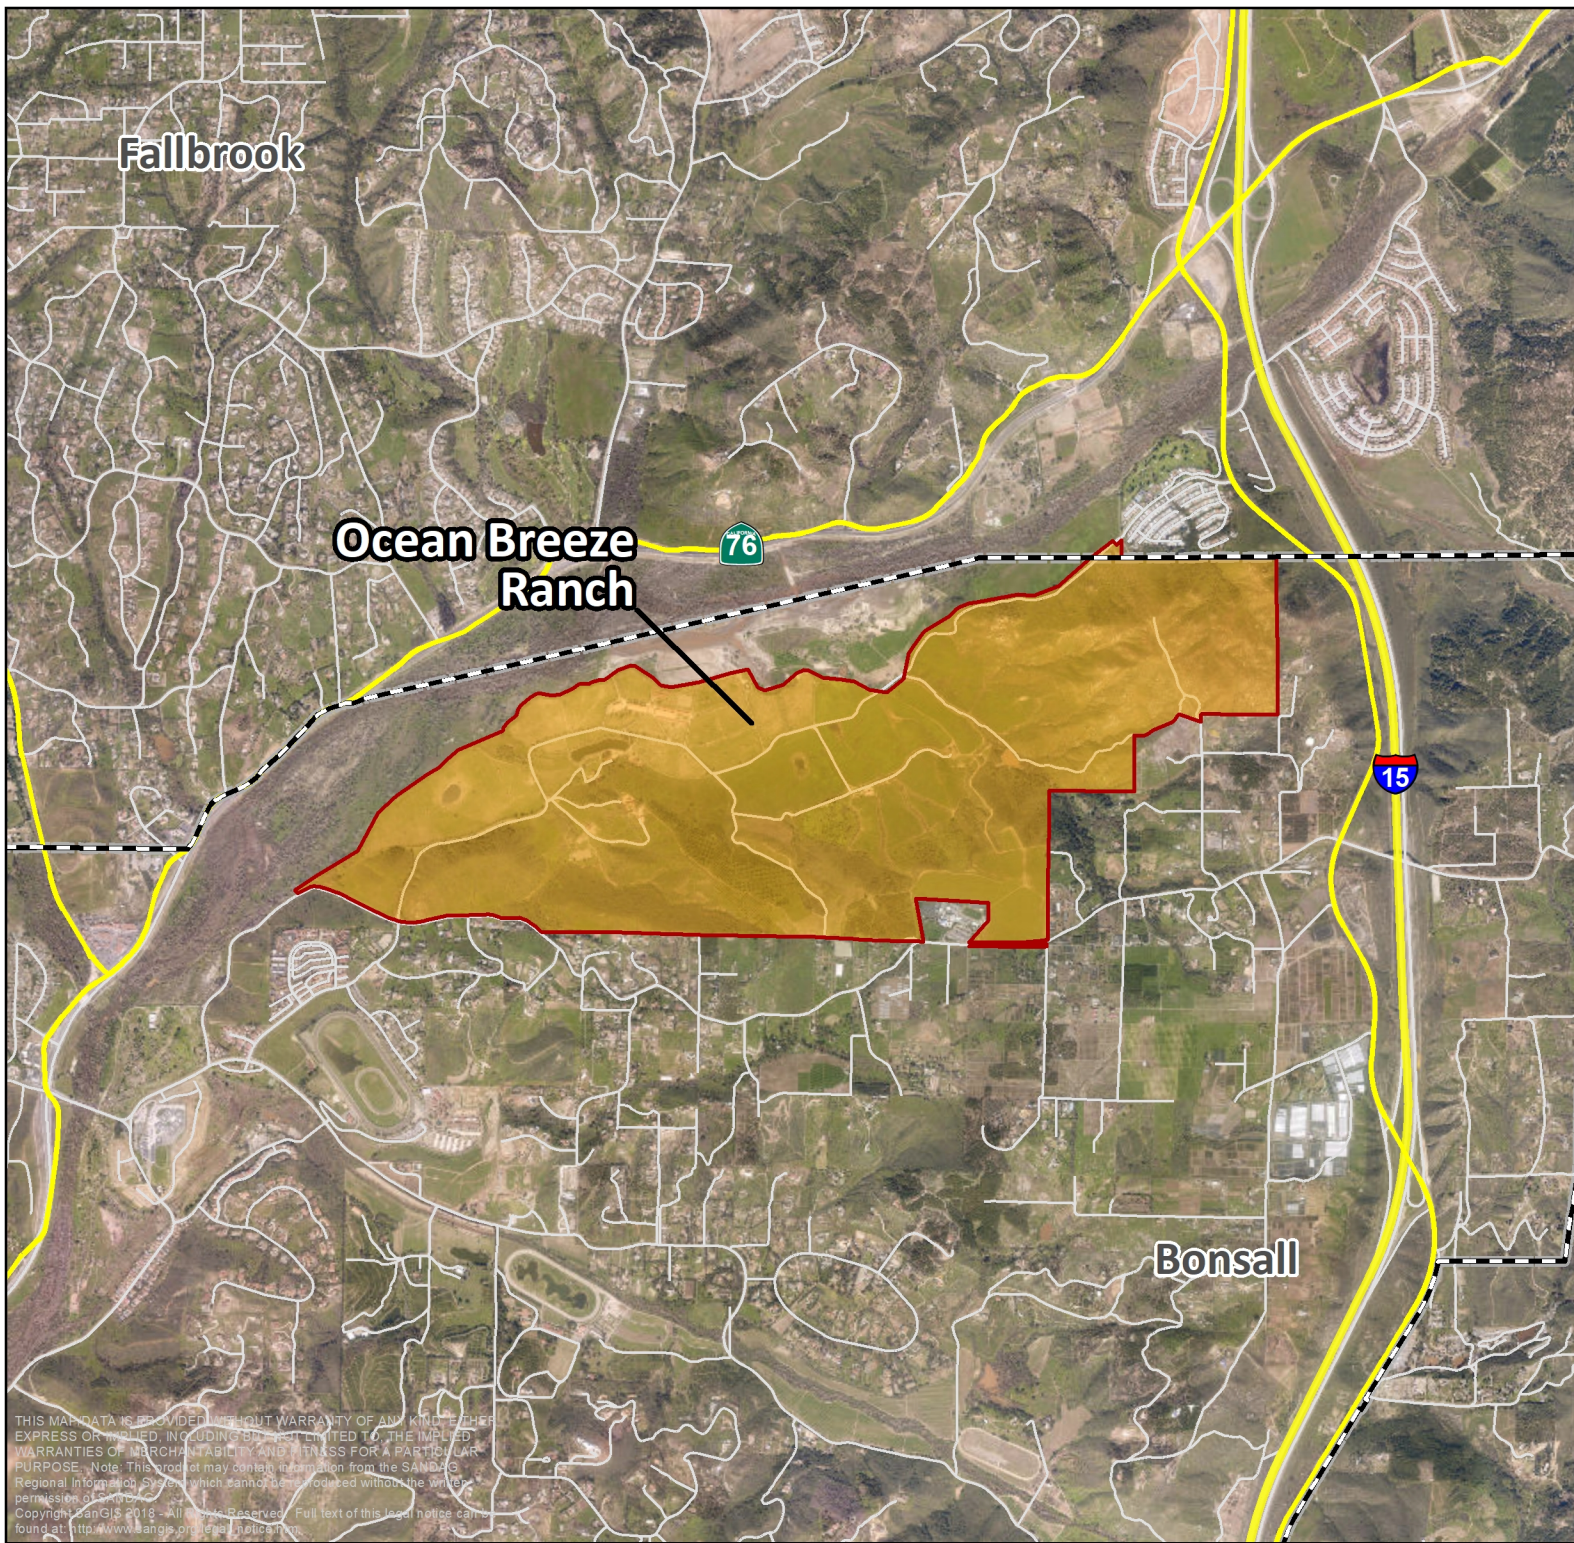

Ocean Breeze Ranch

Vicinity Map

Bonsall
Community Plan Area

1:3,500,000

THIS MAP/DATA IS PROVIDED WITHOUT WARRANTY OF ANY KIND, EITHER EXPRESS OR IMPLIED, INCLUDING BUT NOT LIMITED TO, THE IMPLIED WARRANTIES OF MERCHANTABILITY AND FITNESS FOR A PARTICULAR PURPOSE. Note: This product may contain information from the SANDAG Regional Information System, which cannot be reproduced without the written permission of SANDAG.
Copyright LUEG GIS 2018. All Rights Reserved. Full text of this legal notice can be found at <http://www.luegis.com/legal-notice>

LUEG GIS
Land Use & Environment Group
Geographic Information Services

Date: 9/9/2019
Path: P:\regl\2016-TM-5615_083019\vicinity.mxd