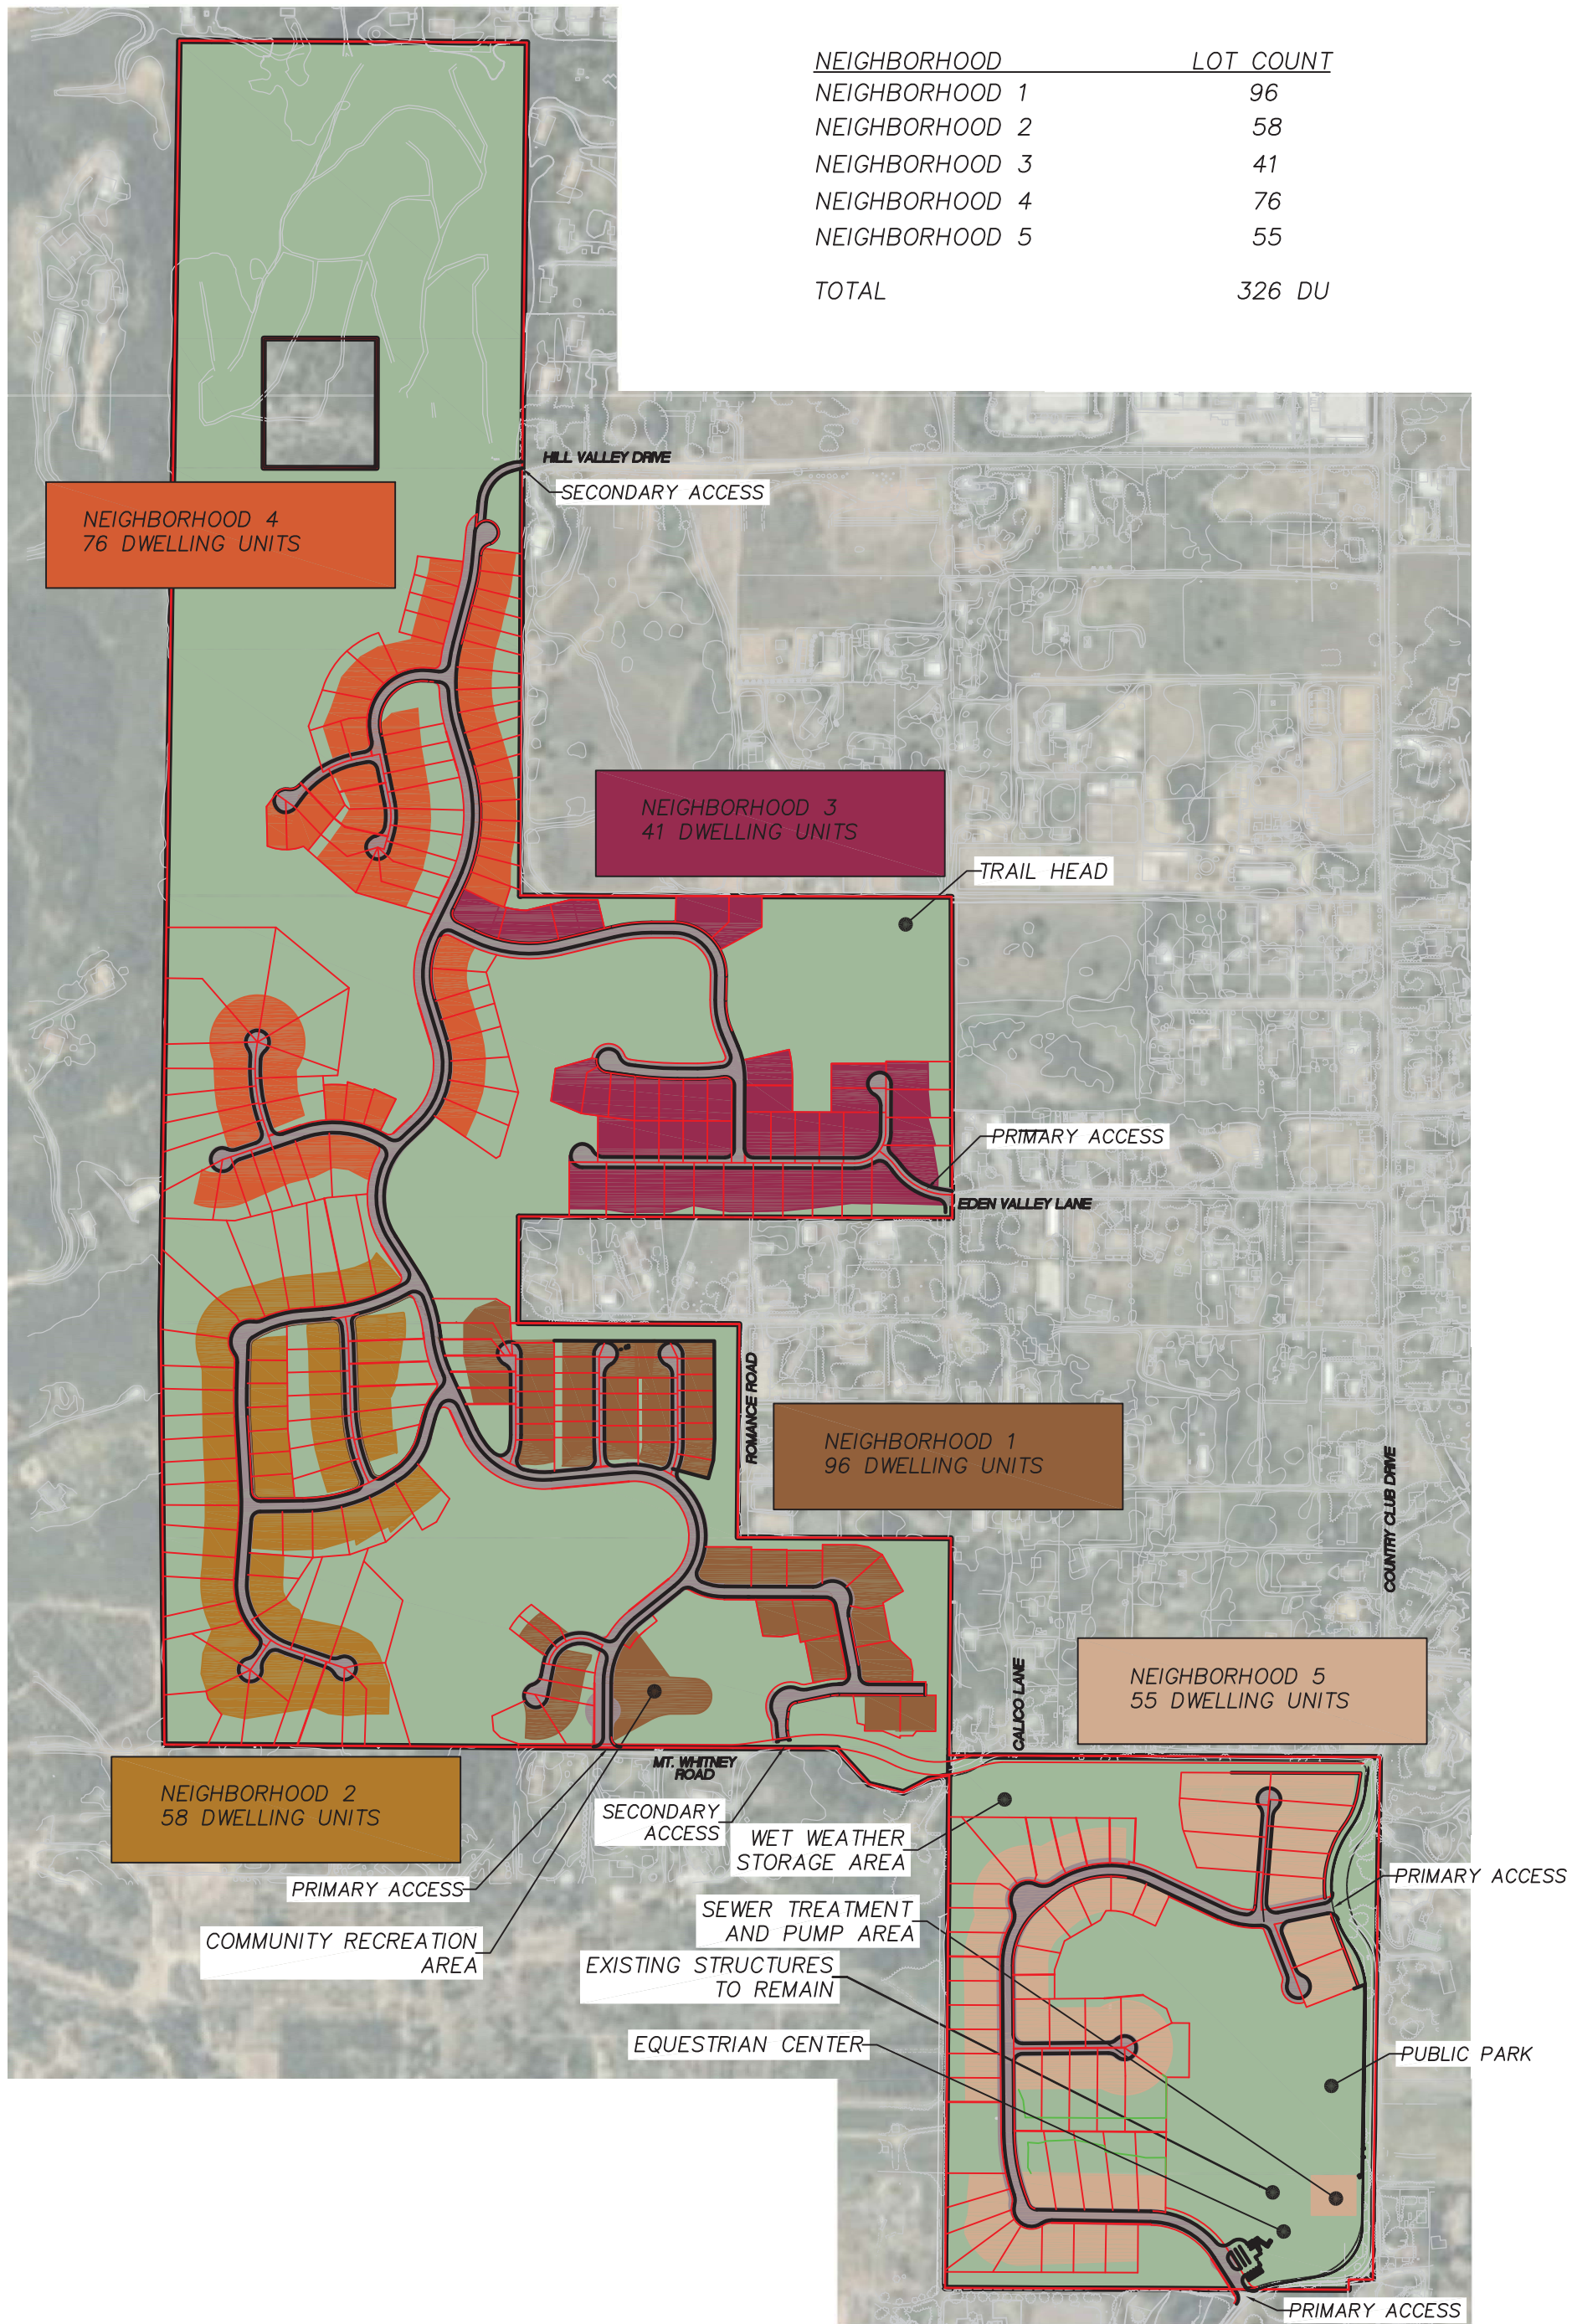

NEIGHBORHOOD	LOT COUNT
NEIGHBORHOOD 1	96
NEIGHBORHOOD 2	58
NEIGHBORHOOD 3	41
NEIGHBORHOOD 4	76
NEIGHBORHOOD 5	55
TOTAL	326 DU

Source: Fuscoe Engineering 2014

Neighborhood Layout

VALIANO