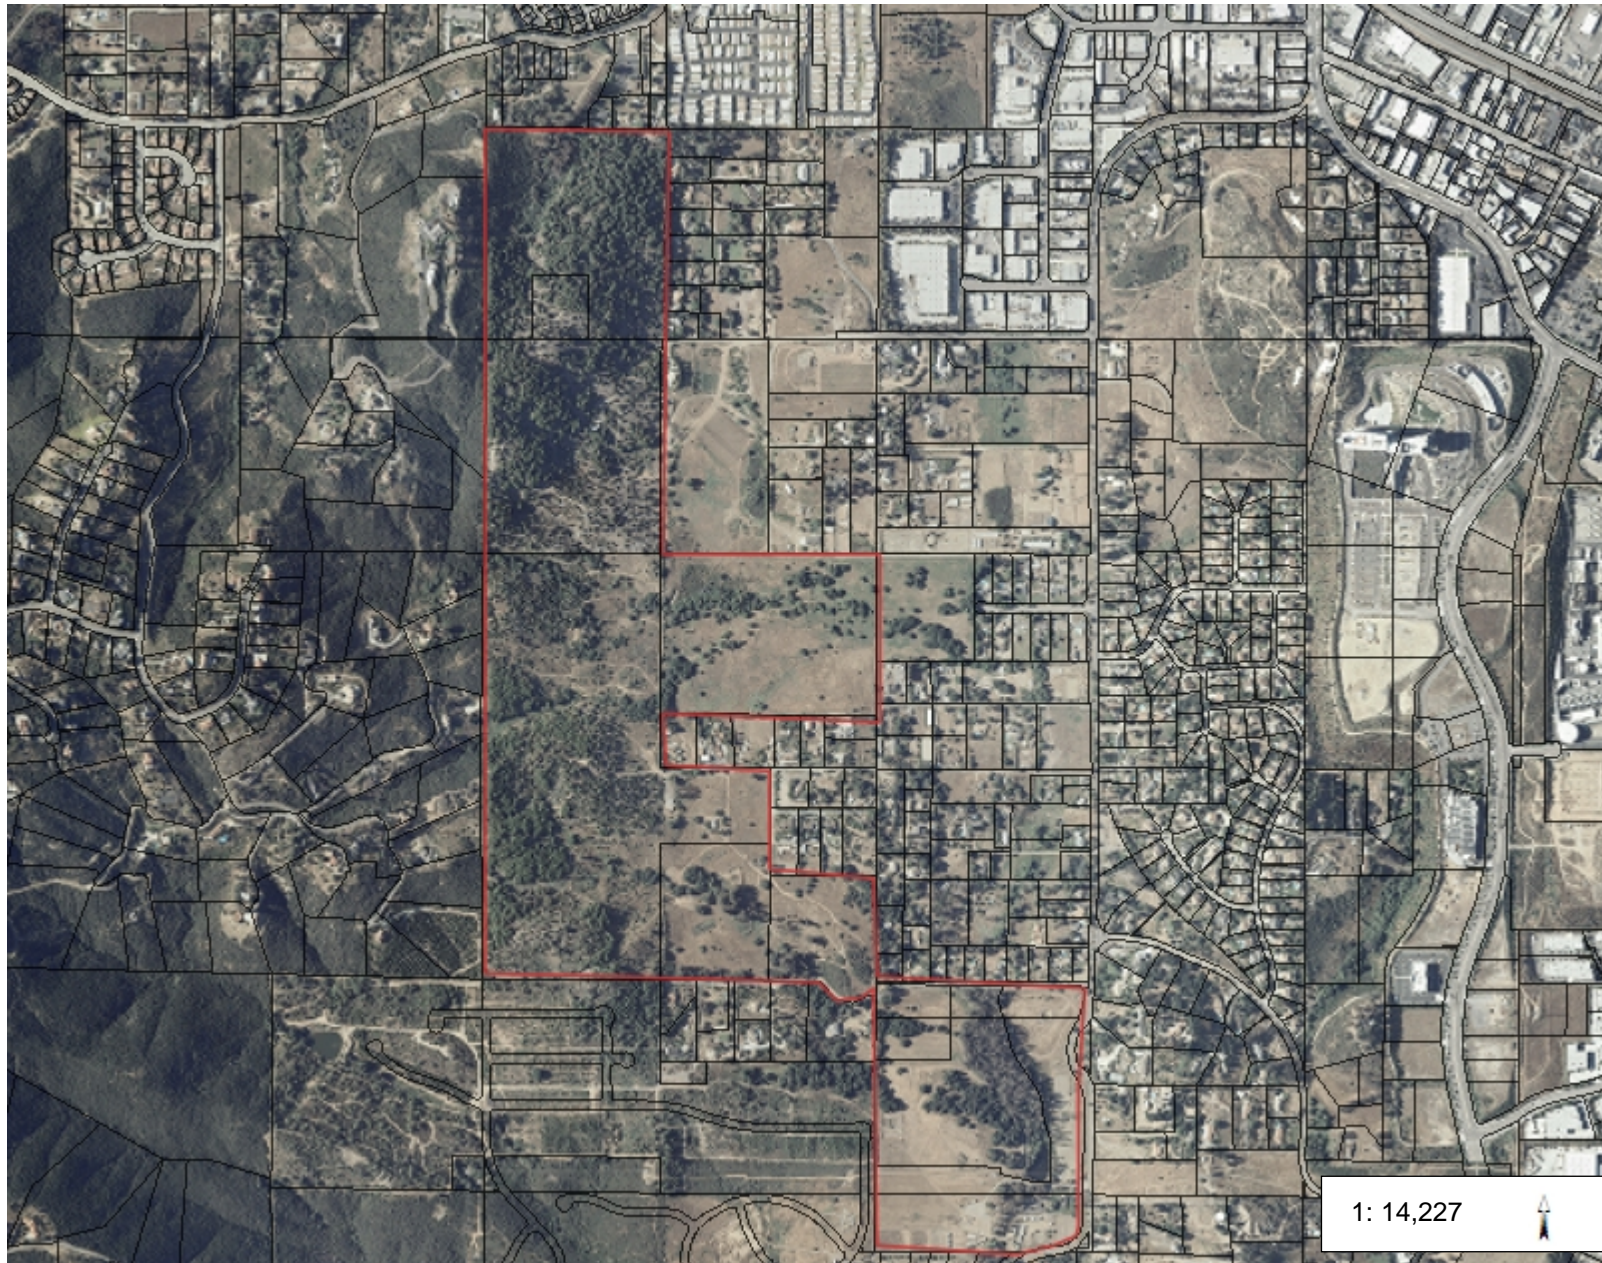

Valiano Specific Plan Aerial Photo

Legend

Parcels

1: 14,227

Notes