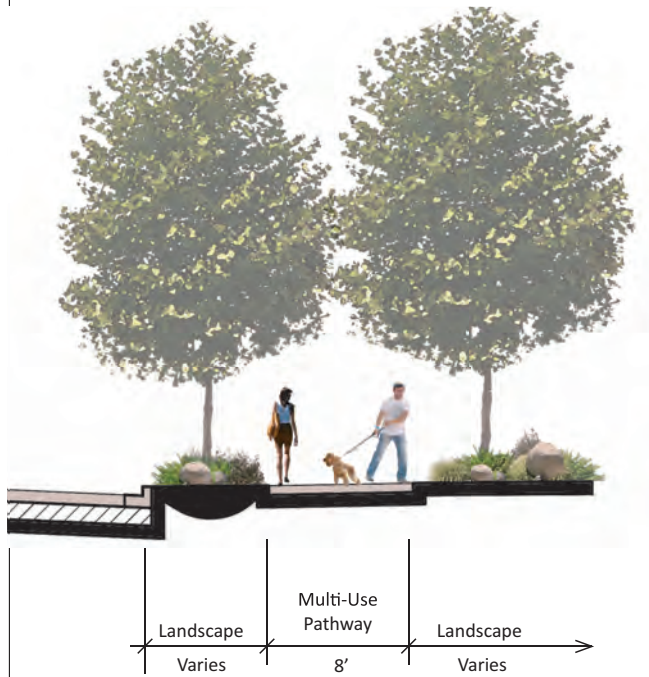

THIS GRAPHIC IS FOR ILLUSTRATIVE PURPOSES ONLY.

FIGURE 79

Creekside Park - P13a Public - P13b Private

Newland Sierra Specific Plan

INTENTIONALLY LEFT BLANK

Legend

- | | |
|------------------------------------|---|
| 1 Dog Park | 7 Maintenance Area with Storage Shed |
| 2 Parking Spaces (+/- 65 spaces) | 8 Community Entry Monument Signs |
| 3 Fitness Node (typ) | 9 Private Community Building with Covered Patio and Turf Area |
| 4 Trellis with Picnic Table (typ) | 10 San Diego County Water Authority Pipeline Easement |
| 5 6' wide Decomposed Granite Trail | 11 Vineyards |
| 6 Existing Oak Trees (typ) | 12 Cluster of Boulders (typ) |
| | 13 Composting Area |

THIS GRAPHIC IS FOR ILLUSTRATIVE PURPOSES ONLY.

FIGURE 80

Sierra Farms - P14a Public - P14b Private

INTENTIONALLY LEFT BLANK

Typical Overlook

Legend

- ① 3' Wide Decomposed Granite Trail
- ② Existing Natural Boulders
- ③ Benches or Boulders for Seating
- ④ Potential Interpretive Panel Location
- ⑤ Elevated Deck at Basin
- ⑥ Basin

Typical Overlook at Basin

FIGURE 81

Typical Overlooks

Newland Sierra Specific Plan

INTENTIONALLY LEFT BLANK

Multi-Use Pathway Along Main Road

Internal Pathway Within Neighborhoods

Secondary Trail Through Neighborhoods and Open Space

FIGURE 82
Community Pathways and Trails

INTENTIONALLY LEFT BLANK

Multi-Use Trail Through Open Space

Secondary Trail Through Neighborhoods and Open Space

FIGURE 83
Open Space Trails

INTENTIONALLY LEFT BLANK