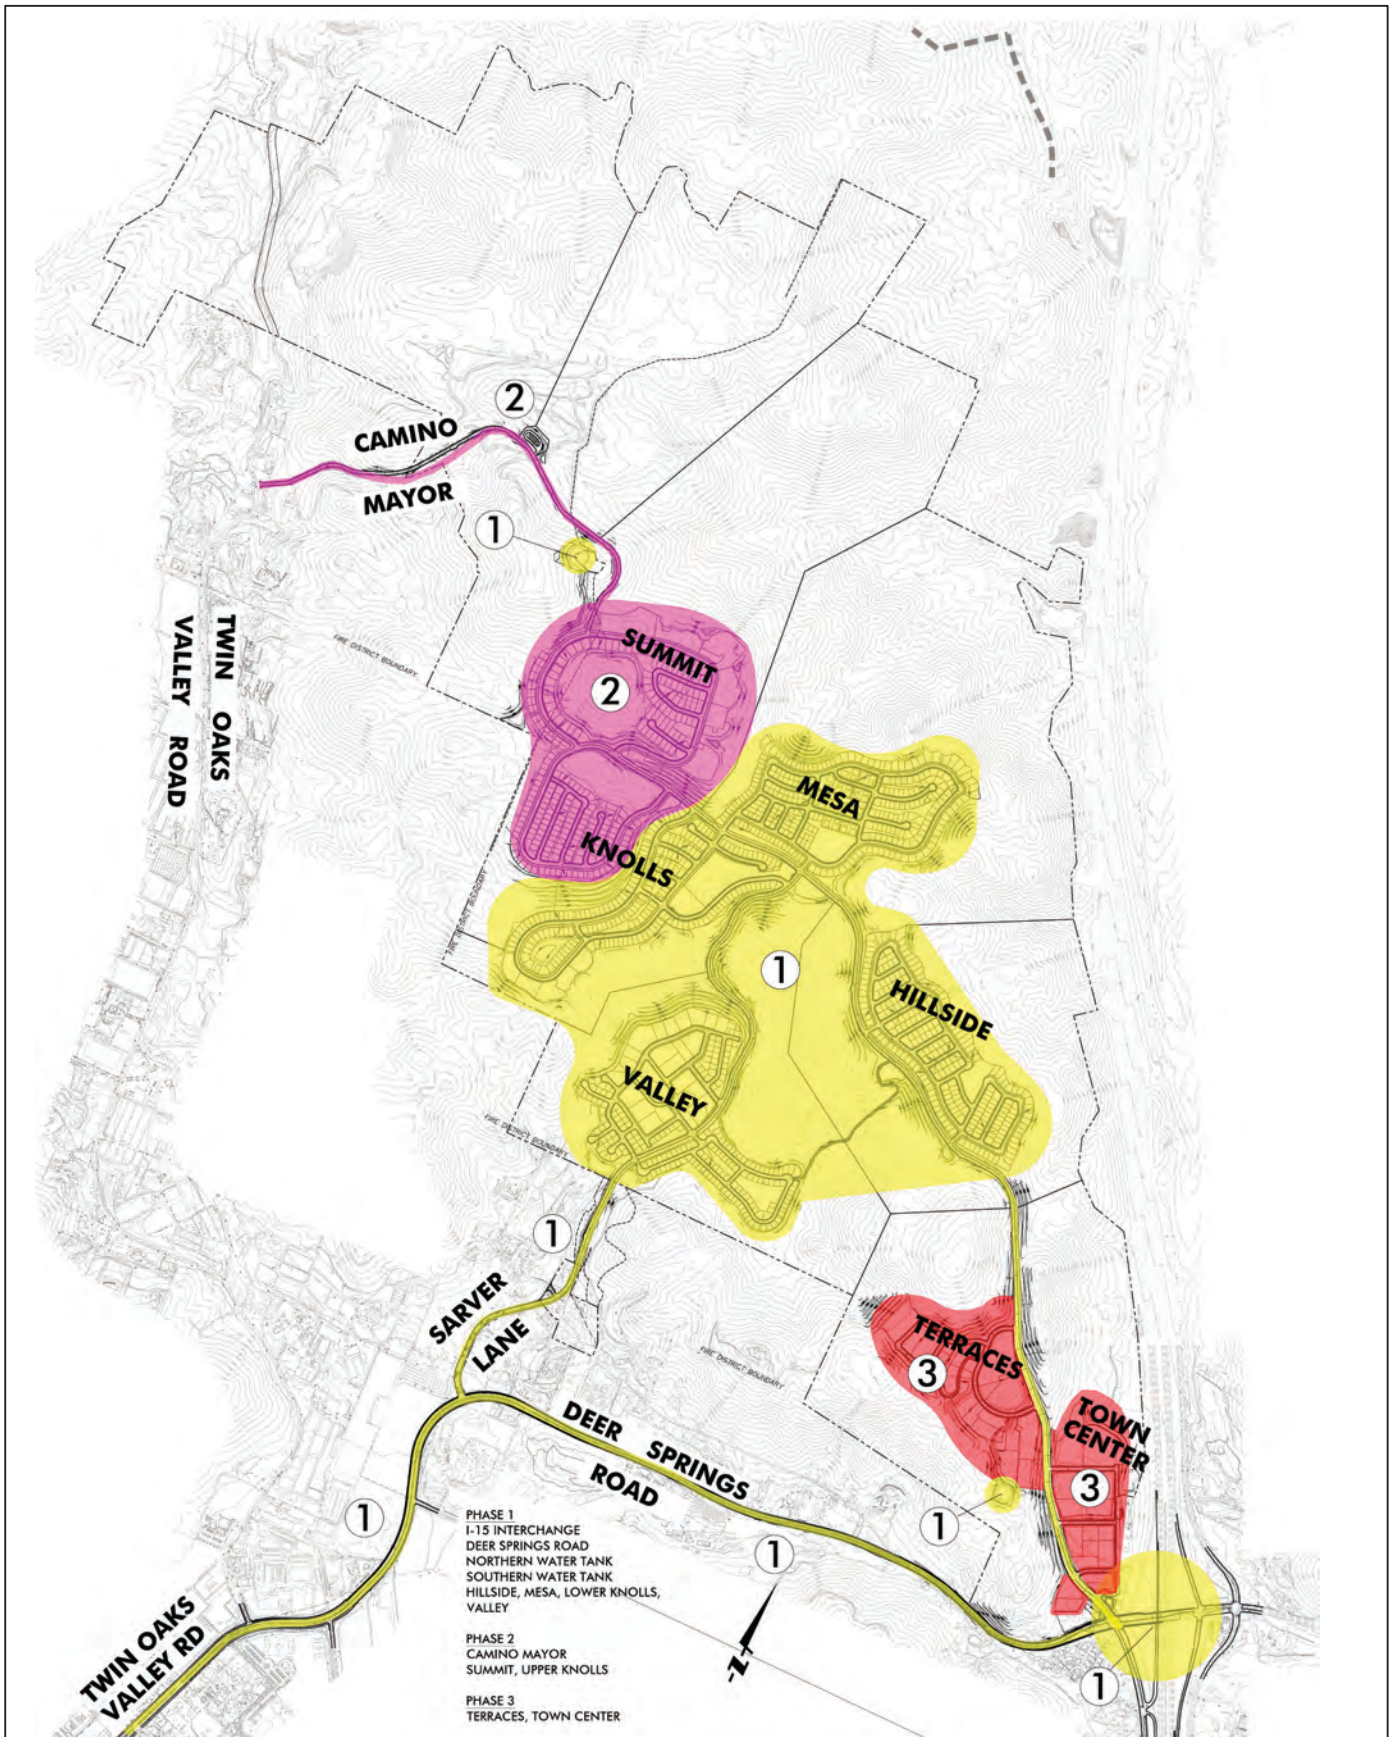

THIS GRAPHIC IS FOR ILLUSTRATIVE PURPOSES ONLY.

FIGURE 80

Sierra Farms - P14a Public - P14b Private

INTENTIONALLY LEFT BLANK

Typical Overlook

Legend

- ① 3' Wide Decomposed Granite Trail
- ② Existing Natural Boulders
- ③ Benches or Boulders for Seating
- ④ Potential Interpretive Panel Location
- ⑤ Elevated Deck at Basin
- ⑥ Basin

Typical Overlook at Basin

FIGURE 81

Typical Overlooks

Newland Sierra Specific Plan

INTENTIONALLY LEFT BLANK

Multi-Use Pathway Along Main Road

Internal Pathway Within Neighborhoods

Secondary Trail Through Neighborhoods and Open Space

FIGURE 82
Community Pathways and Trails

INTENTIONALLY LEFT BLANK

Multi-Use Trail Through Open Space

Secondary Trail Through Neighborhoods and Open Space

FIGURE 83
Open Space Trails

INTENTIONALLY LEFT BLANK

SOURCE: FUSCOE 2015

FIGURE 84
Phasing Plan

Newland Sierra Specific Plan

INTENTIONALLY LEFT BLANK