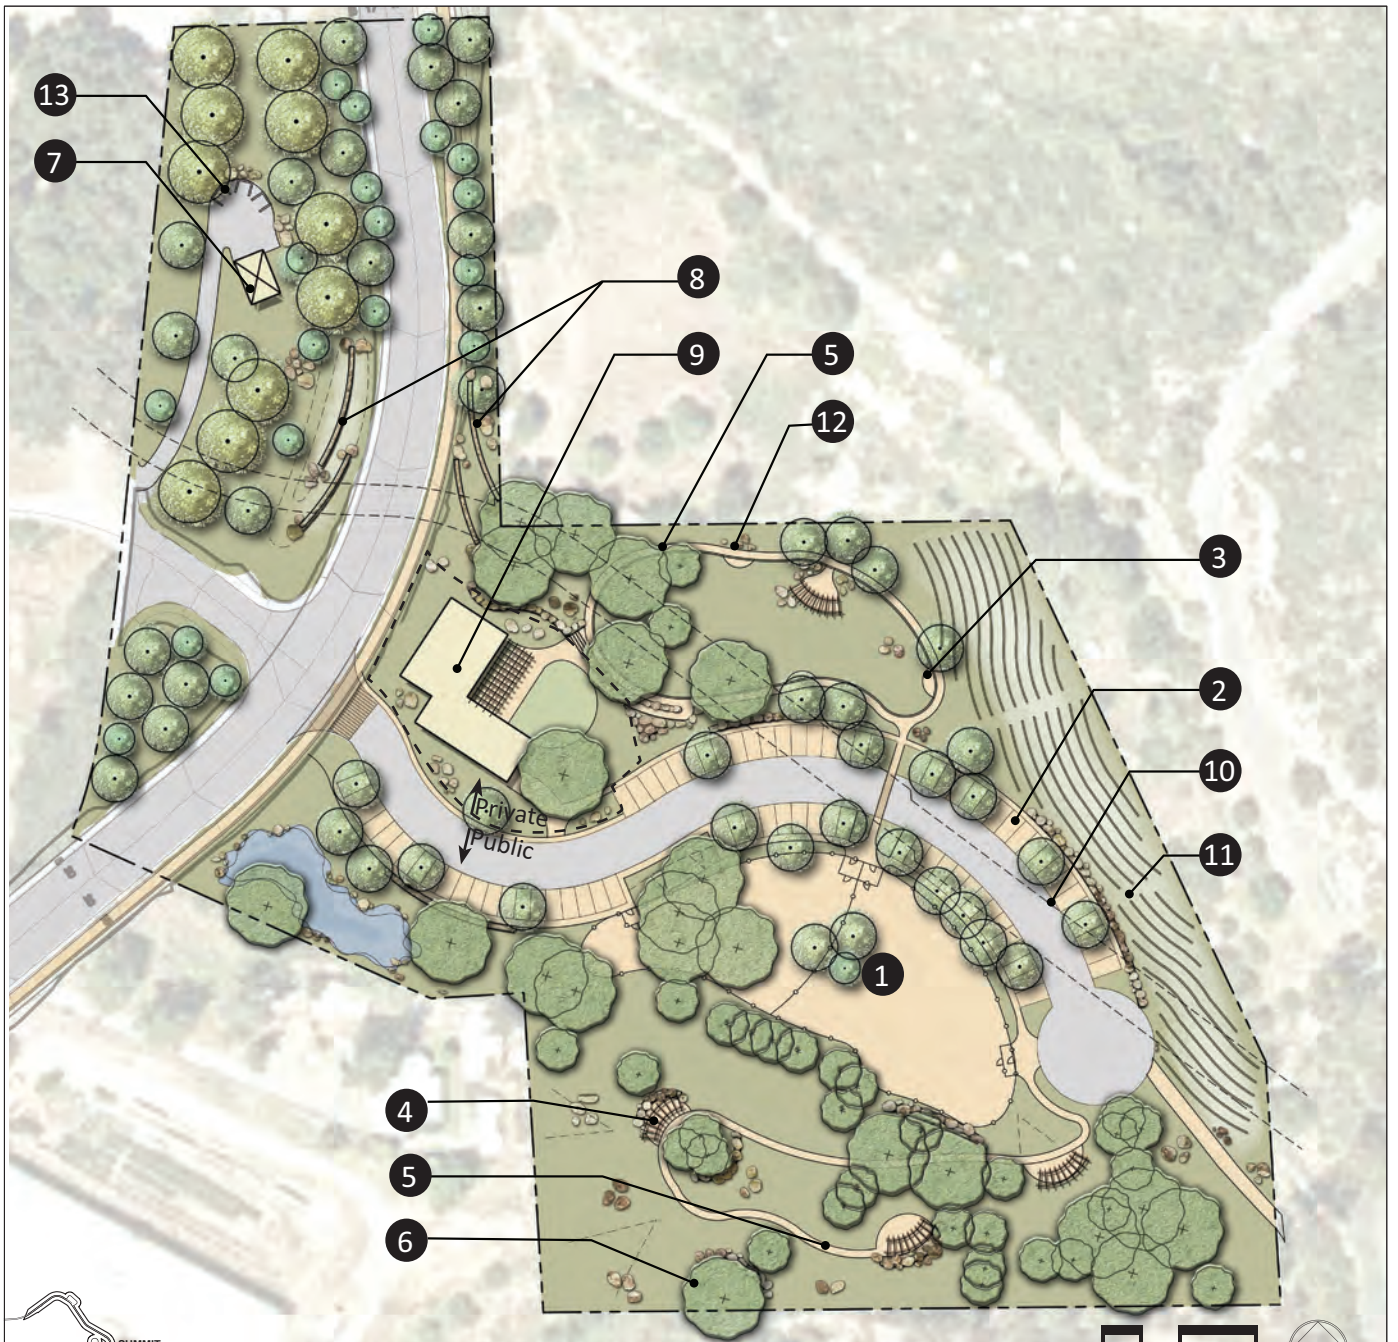

Legend

- | | |
|------------------------------------|------------------------------|
| 1 Bike Parking | 7 Children's Play Area |
| 2 Benches (typ) | 8 Trellis with Picnic Tables |
| 3 Fitness Node (typ) | 9 Basin (typ) |
| 4 Enhanced Paving | 10 Open Turf |
| 5 Dog Park | |
| 6 6' Wide Decomposed Granite Trail | |

THIS GRAPHIC IS FOR ILLUSTRATIVE PURPOSES ONLY.

FIGURE 79

Creekside Park - P13a Public - P13b Private

Newland Sierra Specific Plan

INTENTIONALLY LEFT BLANK

Legend

- | | |
|------------------------------------|---|
| 1 Dog Park | 7 Maintenance Area with Storage Shed |
| 2 Parking Spaces (+/- 65 spaces) | 8 Community Entry Monument Signs |
| 3 Fitness Node (typ) | 9 Private Community Building with Covered Patio and Turf Area |
| 4 Trellis with Picnic Table (typ) | 10 San Diego County Water Authority Pipeline Easement |
| 5 6' wide Decomposed Granite Trail | 11 Vineyards |
| 6 Existing Oak Trees (typ) | 12 Cluster of Boulders (typ) |
| | 13 Composting Area |

THIS GRAPHIC IS FOR ILLUSTRATIVE PURPOSES ONLY.

FIGURE 80

Sierra Farms - P14a Public - P14b Private

INTENTIONALLY LEFT BLANK

Typical Overlook

Legend

- ① 3' Wide Decomposed Granite Trail
- ② Existing Natural Boulders
- ③ Benches or Boulders for Seating
- ④ Potential Interpretive Panel Location
- ⑤ Elevated Deck at Basin
- ⑥ Basin

Typical Overlook at Basin

FIGURE 81

Typical Overlooks

Newland Sierra Specific Plan

INTENTIONALLY LEFT BLANK

Multi-Use Pathway Along Main Road

Internal Pathway Within Neighborhoods

Secondary Trail Through Neighborhoods and Open Space