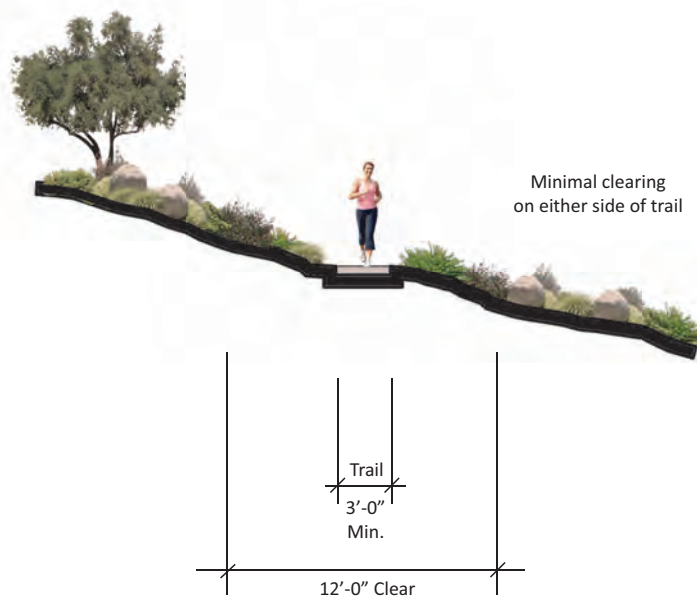

THIS GRAPHIC IS FOR ILLUSTRATIVE PURPOSES ONLY.

FIGURE 80

Sierra Farms - P14a Public - P14b Private

INTENTIONALLY LEFT BLANK

Typical Overlook

Legend

- ① 3' Wide Decomposed Granite Trail
- ② Existing Natural Boulders
- ③ Benches or Boulders for Seating
- ④ Potential Interpretive Panel Location
- ⑤ Elevated Deck at Basin
- ⑥ Basin

Typical Overlook at Basin

FIGURE 81

Typical Overlooks

Newland Sierra Specific Plan

INTENTIONALLY LEFT BLANK

Multi-Use Pathway Along Main Road

Internal Pathway Within Neighborhoods

Secondary Trail Through Neighborhoods and Open Space

FIGURE 82
Community Pathways and Trails

INTENTIONALLY LEFT BLANK

Multi-Use Trail Through Open Space

Secondary Trail Through Neighborhoods and Open Space

FIGURE 83
Open Space Trails

INTENTIONALLY LEFT BLANK