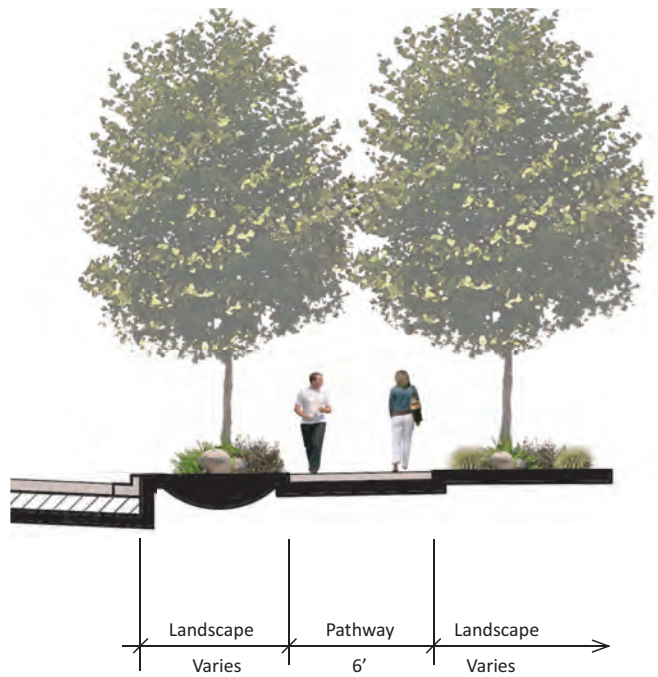

THIS GRAPHIC IS FOR ILLUSTRATIVE PURPOSES ONLY.

FIGURE 80

Sierra Farms - P14a Public - P14b Private

INTENTIONALLY LEFT BLANK

Typical Overlook

Legend

- ① 3' Wide Decomposed Granite Trail
- ② Existing Natural Boulders
- ③ Benches or Boulders for Seating
- ④ Potential Interpretive Panel Location
- ⑤ Elevated Deck at Basin
- ⑥ Basin

Typical Overlook at Basin

FIGURE 81

Typical Overlooks

Newland Sierra Specific Plan

INTENTIONALLY LEFT BLANK

Multi-Use Pathway Along Main Road

Internal Pathway Within Neighborhoods

Secondary Trail Through Neighborhoods and Open Space

FIGURE 82
Community Pathways and Trails

INTENTIONALLY LEFT BLANK

Multi-Use Trail Through Open Space

Secondary Trail Through Neighborhoods and Open Space

FIGURE 83
Open Space Trails

INTENTIONALLY LEFT BLANK