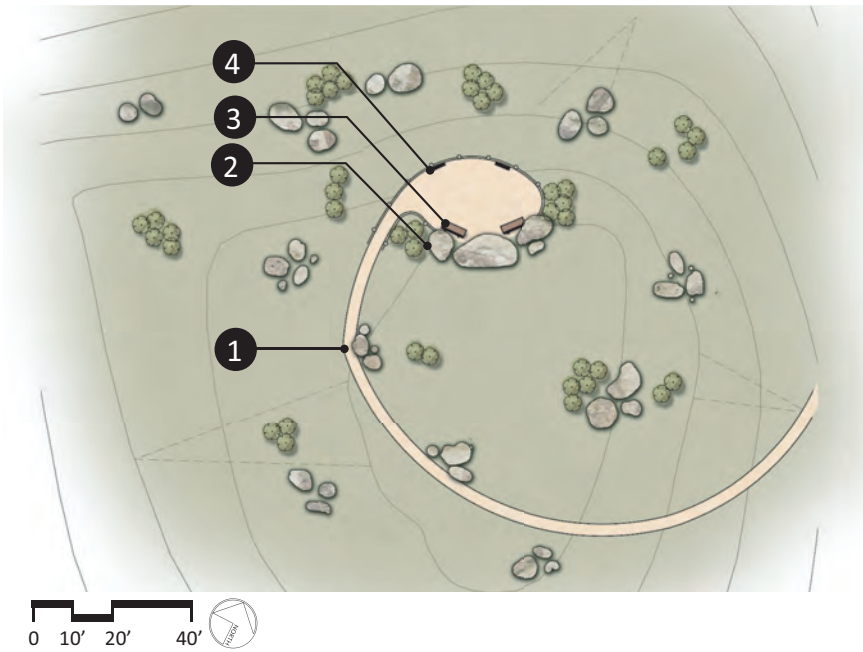

THIS GRAPHIC IS FOR ILLUSTRATIVE PURPOSES ONLY.

FIGURE 79

Creekside Park - P13a Public - P13b Private

Newland Sierra Specific Plan

INTENTIONALLY LEFT BLANK

Legend

- | | |
|------------------------------------|---|
| 1 Dog Park | 7 Maintenance Area with Storage Shed |
| 2 Parking Spaces (+/- 65 spaces) | 8 Community Entry Monument Signs |
| 3 Fitness Node (typ) | 9 Private Community Building with Covered Patio and Turf Area |
| 4 Trellis with Picnic Table (typ) | 10 San Diego County Water Authority Pipeline Easement |
| 5 6' wide Decomposed Granite Trail | 11 Vineyards |
| 6 Existing Oak Trees (typ) | 12 Cluster of Boulders (typ) |
| | 13 Composting Area |

THIS GRAPHIC IS FOR ILLUSTRATIVE PURPOSES ONLY.

FIGURE 80

Sierra Farms - P14a Public - P14b Private

INTENTIONALLY LEFT BLANK

Typical Overlook

Legend

- ① 3' Wide Decomposed Granite Trail
- ② Existing Natural Boulders
- ③ Benches or Boulders for Seating
- ④ Potential Interpretive Panel Location
- ⑤ Elevated Deck at Basin
- ⑥ Basin

Typical Overlook at Basin

FIGURE 81

Typical Overlooks

Newland Sierra Specific Plan

INTENTIONALLY LEFT BLANK

Multi-Use Pathway Along Main Road

Internal Pathway Within Neighborhoods

Secondary Trail Through Neighborhoods and Open Space

FIGURE 82
Community Pathways and Trails

INTENTIONALLY LEFT BLANK

Multi-Use Trail Through Open Space

Secondary Trail Through Neighborhoods and Open Space

FIGURE 83
Open Space Trails

INTENTIONALLY LEFT BLANK