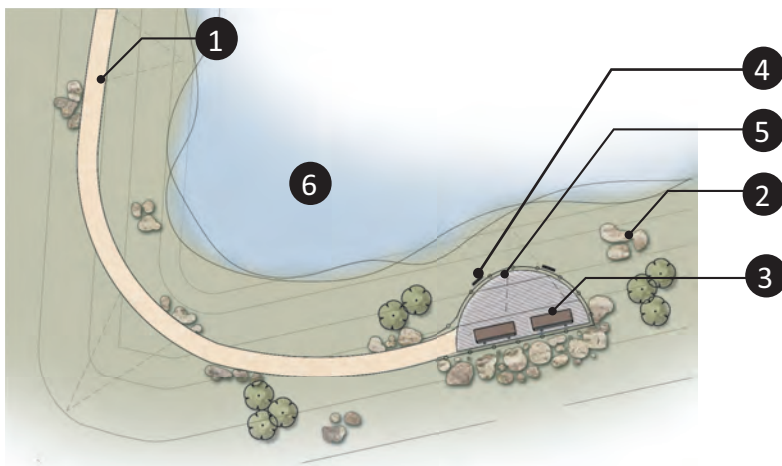

THIS GRAPHIC IS FOR ILLUSTRATIVE PURPOSES ONLY.

FIGURE 79

Creekside Park - P13a Public - P13b Private

Newland Sierra Specific Plan

INTENTIONALLY LEFT BLANK

Legend

- | | |
|------------------------------------|---|
| 1 Dog Park | 7 Maintenance Area with Storage Shed |
| 2 Parking Spaces (+/- 65 spaces) | 8 Community Entry Monument Signs |
| 3 Fitness Node (typ) | 9 Private Community Building with Covered Patio and Turf Area |
| 4 Trellis with Picnic Table (typ) | 10 San Diego County Water Authority Pipeline Easement |
| 5 6' wide Decomposed Granite Trail | 11 Vineyards |
| 6 Existing Oak Trees (typ) | 12 Cluster of Boulders (typ) |
| | 13 Composting Area |

THIS GRAPHIC IS FOR ILLUSTRATIVE PURPOSES ONLY.

FIGURE 80

Sierra Farms - P14a Public - P14b Private

INTENTIONALLY LEFT BLANK

Typical Overlook

Legend

- ① 3' Wide Decomposed Granite Trail
- ② Existing Natural Boulders
- ③ Benches or Boulders for Seating
- ④ Potential Interpretive Panel Location
- ⑤ Elevated Deck at Basin
- ⑥ Basin

Typical Overlook at Basin

FIGURE 81

Typical Overlooks

Newland Sierra Specific Plan

INTENTIONALLY LEFT BLANK

Multi-Use Pathway Along Main Road

Internal Pathway Within Neighborhoods

Secondary Trail Through Neighborhoods and Open Space

FIGURE 82
Community Pathways and Trails

INTENTIONALLY LEFT BLANK

Multi-Use Trail Through Open Space

Secondary Trail Through Neighborhoods and Open Space

FIGURE 83
Open Space Trails

INTENTIONALLY LEFT BLANK