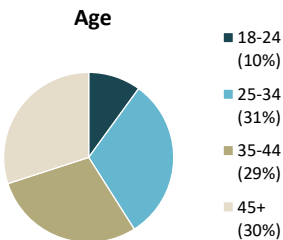

Committing Offense:

Arson	-	Drugs	389	Manslaughter	-
Assault	9	DUI	10	Weapons	3
Auto Theft	56	Sex Crimes**	-	Other	58
Burglary	34	Theft	76	Total	635