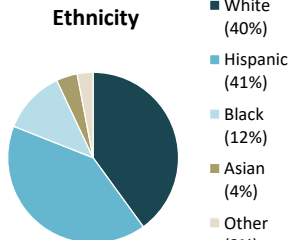

Committing Offense:

Arson	-	Drugs	389	Manslaughter	-
Assault	9	DUI	10	Weapons	3
Auto Theft	56	Sex Crimes**	-	Other	58
Burglary	34	Theft	76	Total	635