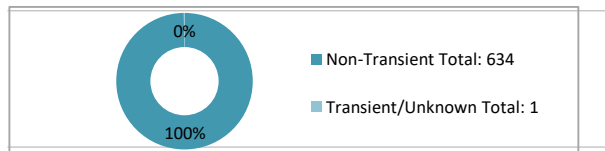

Mandatory Supervision Fact Sheet

Public Safety Realignment (AB109) established a population of Mandatory Supervision (MS) offenders. MS offenders receive a “split” sentence, meaning a portion of their time is completed in local custody, with the remaining balance spent in the community under probation supervision.

Individuals Under Supervision: 635

*Registered Sex Offenders: 3

City:

City	Non-Transient	Transient/Unknown	City	Non-Transient	Transient/Unknown
Alpine	2	-	National City	33	-
Bonita	2	-	Oceanside	22	-
Bonsall	1	-	Pala	1	-
Borrego Spgs.	-	-	Palomar Mnt.	-	-
Boulevard	-	-	Pauma Valley	-	-
Campo	-	-	Pine Valley	-	-
Cardiff	1	-	Poway	-	-
Carlsbad	3	-	Potrero	1	-
Chula Vista	56	-	Ramona	2	-
Coronado	-	-	Ranchita	-	-
Del Mar	-	-	Rnch. Santa Fe	-	-
Descanso	2	-	San Diego	277	-
Dulzura	-	-	San Luis Rey	-	-
El Cajon	52	-	San Marcos	5	-
Encinitas	1	-	San Ysidro	8	-
Escondido	26	-	Santa Ysabel	-	-
Fallbrook	3	-	Santee	18	-
Guatay	1	-	Solana Beach	-	-
Imperial Beach	7	-	Spring Valley	13	-
Jacumba	-	-	Tecate	-	-
Jamul	-	-	Valley Center	3	-
Julian	-	-	Vista	58	-
La Jolla	1	-	Warner Spgs.	-	-
La Mesa	3	-	Out of County	14	-
Lakeside	5	-	No Known City	-	1
Lemon Grove	13	-	Total	634	1

County Supervisorial District:

	District 1	District 2	District 3	District 4	District 5	Out of County	No Known District
Non-Transient	217	113	36	156	98	14	-
	34%	18%	6%	25%	15%	2%	0%
Transient/Unknown	-	-	-	-	-	-	1
	-	-	-	-	-	-	100%