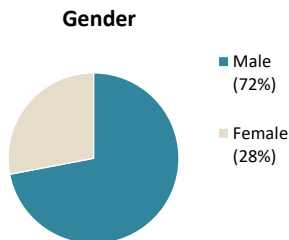

Committing Offense:

Arson	-	Drugs	389	Manslaughter	-
Assault	9	DUI	10	Weapons	3
Auto Theft	56	Sex Crimes**	-	Other	58
Burglary	34	Theft	76	Total	635