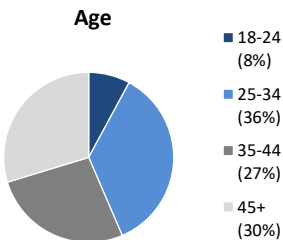

Committing Offense:

Arson	10	Drugs	254	Manslaughter	-
Assault	318	DUI	69	Weapons	224
Auto Theft	121	Sex Crimes**	45	Other	345
Burglary	86	Theft	153	Total	1625