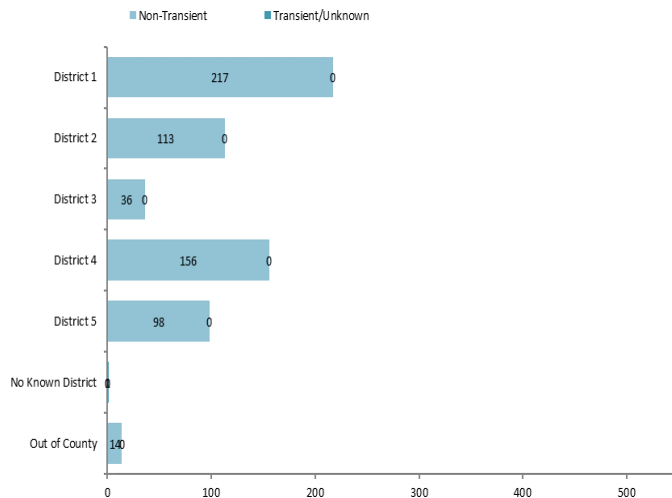

Individuals Under Supervision: 635

***Registered Sex Offenders: 3**

City:

City	Non-Transient	Transient/Unknown	City	Non-Transient	Transient/Unknown
Alpine	2	-	National City	33	-
Bonita	2	-	Oceanside	22	-
Bonsall	1	-	Pala	1	-
Borrego Spgs.	-	-	Palomar Mnt.	-	-
Boulevard	-	-	Pauma Valley	-	-
Campo	-	-	Pine Valley	-	-
Cardiff	1	-	Poway	-	-
Carlsbad	3	-	Potrero	1	-
Chula Vista	56	-	Ramona	2	-
Coronado	-	-	Ranchita	-	-
Del Mar	-	-	Rnch. Santa Fe	-	-
Descanso	2	-	San Diego	277	-
Dulzura	-	-	San Luis Rey	-	-
El Cajon	52	-	San Marcos	5	-
Encinitas	1	-	San Ysidro	8	-
Escondido	26	-	Santa Ysabel	-	-
Fallbrook	3	-	Santee	18	-
Guatay	1	-	Solana Beach	-	-
Imperial Beach	7	-	Spring Valley	13	-
Jacumba	-	-	Tecate	-	-
Jamul	-	-	Valley Center	3	-
Julian	-	-	Vista	58	-
La Jolla	1	-	Warner Spgs.	-	-
La Mesa	3	-	Out of County	14	-
Lakeside	5	-	No Known City	-	1
Lemon Grove	13	-	Total	634	1

County Supervisorial District:

	District 1	District 2	District 3	District 4	District 5	Out of County	No Known District
Non-Transient	217	113	36	156	98	14	-
	34%	18%	6%	25%	15%	2%	0%
Transient/Unknown	-	-	-	-	-	-	1
	-	-	-	-	-	-	100%