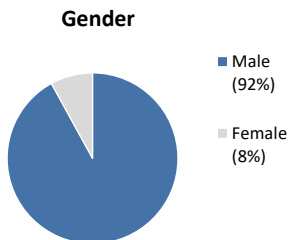

Committing Offense:

Arson	10	Drugs	254	Manslaughter	-
Assault	318	DUI	69	Weapons	224
Auto Theft	121	Sex Crimes**	45	Other	345
Burglary	86	Theft	153	Total	1625