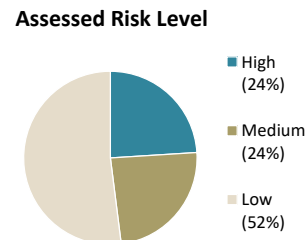

Committing Offense:

Arson	-	Drugs	389	Manslaughter	-
Assault	9	DUI	10	Weapons	3
Auto Theft	56	Sex Crimes**	-	Other	58
Burglary	34	Theft	76	Total	635