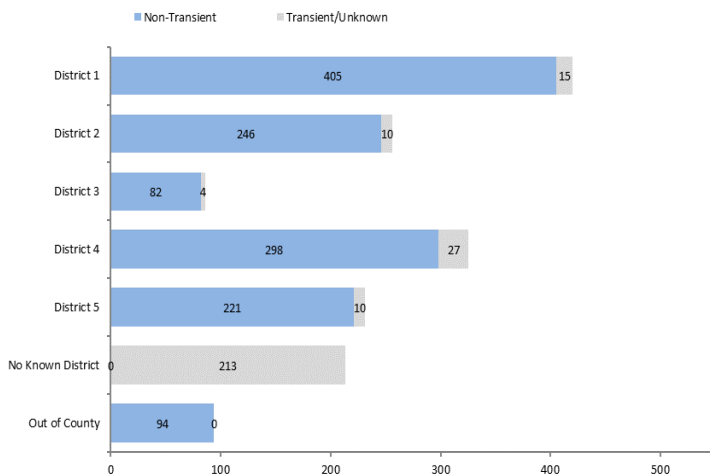

Post Release Community Supervision Fact Sheet

Public Safety Realignment (AB109) established a population of Post Release Community Supervision (PRCS) offenders. PRCS offenders are supervised by county probation departments upon their release from state prison. Prior to AB109, PRCS offenders were supervised by state parole.

Individuals Under Supervision: 1,625

*Registered Sex Offenders: 65

City:

City	Non-Transient	Transient/Unknown	City	Non-Transient	Transient/Unknown
Alpine	4	-	National City	44	1
Bonita	2	-	Oceanside	60	6
Bonsall	1	-	Pala	2	-
Borrego Spgs.	-	-	Palomar Mnt.	-	-
Boulevard	-	-	Pauma Valley	5	-
Campo	7	-	Pine Valley	-	-
Cardiff	-	-	Potrero	2	-
Carlsbad	4	-	Poway	4	-
Chula Vista	71	1	Ramona	9	-
Coronado	1	-	Ranchita	1	-
Del Mar	1	-	Rnch. Santa Fe	1	-
Descanso	-	-	San Diego	617	41
Dulzura	-	-	San Luis Rey	-	-
El Cajon	72	7	San Marcos	19	-
Encinitas	2	1	San Ysidro	8	-
Escondido	52	3	Santa Ysabel	-	-
Fallbrook	14	2	Santee	15	2
Guatay	-	-	Solana Beach	-	-
Imperial Beach	10	-	Spring Valley	58	-
Jacumba	1	-	Tecate	-	-
Jamul	2	-	Valley Center	6	-
Julian	2	-	Vista	94	2
La Jolla	1	-	Warner Spgs.	1	-
La Mesa	23	-	Out of County	94	-
Lakeside	16	-	No Known City	-	213
Lemon Grove	29	-	Total	1346	279

County Supervisorial District:

	District 1	District 2	District 3	District 4	District 5	Out of County	No Known District
Non-Transient	405 (30%)	246 (18%)	82 (6%)	298 (22%)	221 (17%)	94 (7%)	- (0%)
Transient/Unknown	15 (5%)	10 (4%)	4 (1%)	27 (10%)	10 (4%)	- (0%)	213 (76%)