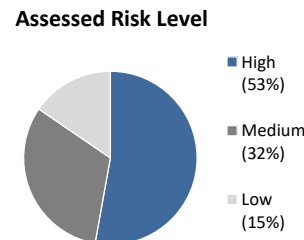

Committing Offense:

Arson	10	Drugs	254	Manslaughter	-
Assault	318	DUI	69	Weapons	224
Auto Theft	121	Sex Crimes**	45	Other	345
Burglary	86	Theft	153	Total	1625