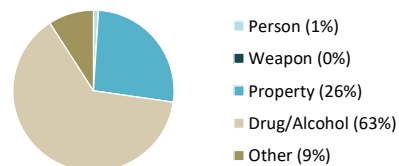

Committing Offense:

Arson	-	Drugs	389	Manslaughter	-
Assault	9	DUI	10	Weapons	3
Auto Theft	56	Sex Crimes**	-	Other	58
Burglary	34	Theft	76	Total	635

Committing Offense Type

** Not all sex crimes are committed by registered sex offenders