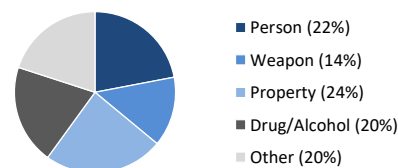

Committing Offense:

Arson	10	Drugs	254	Manslaughter	-
Assault	318	DUI	69	Weapons	224
Auto Theft	121	Sex Crimes**	45	Other	345
Burglary	86	Theft	153	Total	1625

Committing Offense Type

*Low/Medium-Risk per Static 99/SARATSO; subset of overall population
** Not all sex crimes are committed by registered sex offenders