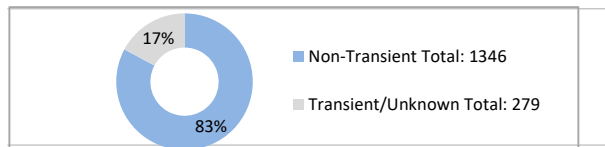

Post Release Community Supervision Fact Sheet

Public Safety Realignment (AB109) established a population of Post Release Community Supervision (PRCS) offenders. PRCS offenders are supervised by county probation departments upon their release from state prison. Prior to AB109, PRCS offenders were supervised by state parole.

Individuals Under Supervision: 1,625

*Registered Sex Offenders: 65

City:

City	Non-Transient	Transient/Unknown	City	Non-Transient	Transient/Unknown
Alpine	4	-	National City	44	1
Bonita	2	-	Oceanside	60	6
Bonsall	1	-	Pala	2	-
Borrego Spgs.	-	-	Palomar Mnt.	-	-
Boulevard	-	-	Pauma Valley	5	-
Campo	7	-	Pine Valley	-	-
Cardiff	-	-	Potrero	2	-
Carlsbad	4	-	Poway	4	-
Chula Vista	71	1	Ramona	9	-
Coronado	1	-	Ranchita	1	-
Del Mar	1	-	Rnch. Santa Fe	1	-
Descanso	-	-	San Diego	617	41
Dulzura	-	-	San Luis Rey	-	-
El Cajon	72	7	San Marcos	19	-
Encinitas	2	1	San Ysidro	8	-
Escondido	52	3	Santa Ysabel	-	-
Fallbrook	14	2	Santee	15	2
Guatay	-	-	Solana Beach	-	-
Imperial Beach	10	-	Spring Valley	58	-
Jacumba	1	-	Tecate	-	-
Jamul	2	-	Valley Center	6	-
Julian	2	-	Vista	94	2
La Jolla	1	-	Warner Spgs.	1	-
La Mesa	23	-	Out of County	94	-
Lakeside	16	-	No Known City	-	213
Lemon Grove	29	-	Total	1346	279

County Supervisorial District:

	District 1	District 2	District 3	District 4	District 5	Out of County	No Known District
Non-Transient	405 (30%)	246 (18%)	82 (6%)	298 (22%)	221 (17%)	94 (7%)	- (0%)
Transient/Unknown	15 (5%)	10 (4%)	4 (1%)	27 (10%)	10 (4%)	- (0%)	213 (76%)