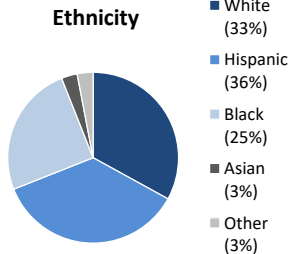

Committing Offense:

Arson	10	Drugs	254	Manslaughter	-
Assault	318	DUI	69	Weapons	224
Auto Theft	121	Sex Crimes**	45	Other	345
Burglary	86	Theft	153	Total	1625