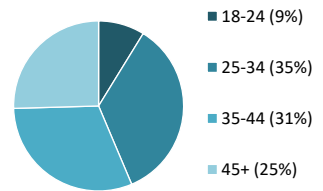

**Successful Terminations**

**Full Term-No Recidivism**

**10**

Nov 15 – Dec 15

	In County	Out of County	Unknown
<b>Housed</b>	301	23	2
	92%	7%	1%
<b>Transient/ Homeless</b>	1	0	2
	33%	0%	67%

**Gender**

**Age**

**Ethnicity**

**Assessed Risk Level**

Committing Offense	DUI	4	Sex Crimes**	0	
Arson	0	Escape	0	Theft	31
Assault	2	Forgery/Checks	6	Weapons	5
Auto Theft	12	Hit and Run	0	Other Felonies	12
Burglary	10	Homicide	0	Other Misdemeanors	0
Drugs	234	Robbery	0	Other/Unknown	1