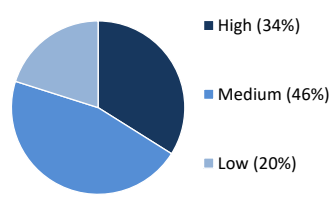

	In County	Out of County	Unknown
<b>Housed</b>	1064	17	129
	88%	1%	11%
<b>Transient/ Homeless</b>	108	0	50
	68%	0%	32%

Gender

Age

Ethnicity

Assessed Risk Level

Committing Offense	DUI	53	Sex Crimes**	54	
Arson	20	Escape	1	Theft	109
Assault	331	Forgery/Checks	3	Weapons	202
Auto Theft	95	Hit and Run	7	Other Felonies	255
Burglary	69	Homicide	0	Other Misdemeanors	21
Drugs	188	Robbery	1	Other/Unknown	9

Committing Offense Type

\*Low/Medium-Risk per Static 99/SARATSO; subset of overall population  
 \*\* Not all sex crimes are committed by registered sex offenders

\*\*\*Individuals with no known address: 70  
 For additional information please go to: <http://www.sdcounty.ca.gov/probation/ccp.html>