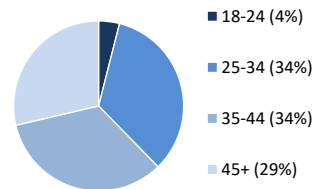

Post Release Community Supervision Fact Sheet

Public Safety Realignment (AB109) established a population of Post Release Community Supervision (PRCS) clients. PRCS clients are supervised by county probation departments upon their release from state prison. Prior to AB109, PRCS clients were supervised by state parole.

Individuals Under Supervision: 1,438

Registered Sex Offenders:* 42

City	Housed	Transient / Homeless	City	Housed	Transient / Homeless
Alpine	6	0	Mount Laguna	0	0
Bonita	2	0	National City	17	0
Bonsall	0	0	Oceanside	61	13
Borrego Springs	0	0	Pala	0	0
Boulevard	0	0	Palomar Mountain	0	0
Camp Pendleton	0	0	Pauma Valley	0	0
Campo	4	0	Pine Valley	0	0
Cardiff By The Sea	1	0	Potrero	0	0
Carlsbad	11	0	Poway	3	3
Chula Vista	42	3	Ramona	8	1
Coronado	0	0	Ranchita	0	0
Del Mar	0	0	Rancho Santa Fe	1	0
Descanso	1	0	San Diego	553	45
Dulzura	0	0	San Luis Rey	0	0
El Cajon	63	8	San Marcos	17	1
Encinitas	1	1	San Ysidro	7	0
Escondido	75	13	Santa Ysabel	0	0
Fallbrook	5	2	Santee	14	0
Guatay	0	0	Solana Beach	0	1
Imperial Beach	1	0	Spring Valley	30	1
Jacumba	0	0	Tecate	0	0
Jamul	0	0	Valley Center	7	4
Julian	0	0	Vista	81	8
La Jolla	1	0	Warner Springs	1	0
La Mesa	7	2	Out of County	17	0
Lakeside	13	2	No Known City	129	50
Lemon Grove	31	0	TOTAL***	1210	158
Lincoln Acres	0	0			

	In County	Out of County	Unknown
Housed	1064	17	129
	88%	1%	11%
Transient/ Homeless	108	0	50
	68%	0%	32%

Age

Committing Offense	DUI	53	Sex Crimes**	54	
Arson	20	Escape	1	Theft	109
Assault	331	Forgery/Checks	3	Weapons	202
Auto Theft	95	Hit and Run	7	Other Felonies	255
Burglary	69	Homicide	0	Other Misdemeanors	21
Drugs	188	Robbery	1	Other/Unknown	9

*Low/Medium-Risk per Static 99/SARATSO; subset of overall population
** Not all sex crimes are committed by registered sex offenders