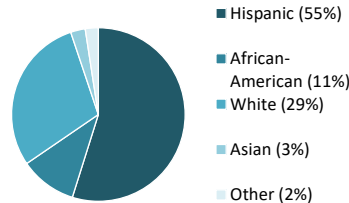

**Successful Terminations**

**Full Term-No Recidivism**

**10**

Nov 15 – Dec 15

	In County	Out of County	Unknown
<b>Housed</b>	301	23	2
	92%	7%	1%
<b>Transient/ Homeless</b>	1	0	2
	33%	0%	67%

**Gender**

**Age**

**Ethnicity**

**Assessed Risk Level**

Committing Offense	DUI	4	Sex Crimes**	0	
Arson	0	Escape	0	Theft	31
Assault	2	Forgery/Checks	6	Weapons	5
Auto Theft	12	Hit and Run	0	Other Felonies	12
Burglary	10	Homicide	0	Other Misdemeanors	0
Drugs	234	Robbery	0	Other/Unknown	1