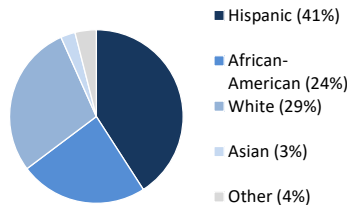

	In County	Out of County	Unknown
<b>Housed</b>	1064	17	129
	88%	1%	11%
<b>Transient/ Homeless</b>	108	0	50
	68%	0%	32%

Gender

Age

Ethnicity

Assessed Risk Level

Committing Offense	DUI	53	Sex Crimes**	54	
Arson	20	Escape	1	Theft	109
Assault	331	Forgery/Checks	3	Weapons	202
Auto Theft	95	Hit and Run	7	Other Felonies	255
Burglary	69	Homicide	0	Other Misdemeanors	21
Drugs	188	Robbery	1	Other/Unknown	9