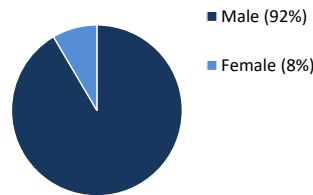

**Individuals Under Supervision: 1,438**

**Registered Sex Offenders:\* 42**

City	Housed	Transient / Homeless	City	Housed	Transient / Homeless
Alpine	6	0	Mount Laguna	0	0
Bonita	2	0	National City	17	0
Bonsall	0	0	Oceanside	61	13
Borrego Springs	0	0	Pala	0	0
Boulevard	0	0	Palomar Mountain	0	0
Camp Pendleton	0	0	Pauma Valley	0	0
Campo	4	0	Pine Valley	0	0
Cardiff By The Sea	1	0	Potrero	0	0
Carlsbad	11	0	Poway	3	3
Chula Vista	42	3	Ramona	8	1
Coronado	0	0	Ranchita	0	0
Del Mar	0	0	Rancho Santa Fe	1	0
Descanso	1	0	San Diego	553	45
Dulzura	0	0	San Luis Rey	0	0
El Cajon	63	8	San Marcos	17	1
Encinitas	1	1	San Ysidro	7	0
Escondido	75	13	Santa Ysabel	0	0
Fallbrook	5	2	Santee	14	0
Guatay	0	0	Solana Beach	0	1
Imperial Beach	1	0	Spring Valley	30	1
Jacumba	0	0	Tecate	0	0
Jamul	0	0	Valley Center	7	4
Julian	0	0	Vista	81	8
La Jolla	1	0	Warner Springs	1	0
La Mesa	7	2	Out of County	17	0
Lakeside	13	2	No Known City	129	50
Lemon Grove	31	0	TOTAL***	1210	158
Lincoln Acres	0	0			

	In County	Out of County	Unknown
<b>Housed</b>	1064	17	129
	88%	1%	11%
<b>Transient/ Homeless</b>	108	0	50
	68%	0%	32%

Gender

Age

Ethnicity

Assessed Risk Level

Committing Offense	DUI	53	Sex Crimes**	54	
Arson	20	Escape	1	Theft	109
Assault	331	Forgery/Checks	3	Weapons	202
Auto Theft	95	Hit and Run	7	Other Felonies	255
Burglary	69	Homicide	0	Other Misdemeanors	21
Drugs	188	Robbery	1	Other/Unknown	9