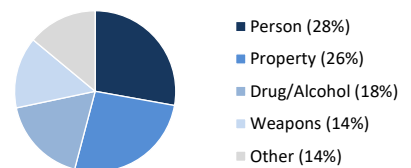

Committing Offense	DUI	53	Sex Crimes**	54	
Arson	20	Escape	1	Theft	109
Assault	331	Forgery/Checks	3	Weapons	202
Auto Theft	95	Hit and Run	7	Other Felonies	255
Burglary	69	Homicide	0	Other Misdemeanors	21
Drugs	188	Robbery	1	Other/Unknown	9

Committing Offense Type