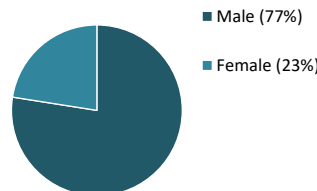

**Successful Terminations**

**Full Term-No Recidivism**

**10**

Nov 15 – Dec 15

	In County	Out of County	Unknown
<b>Housed</b>	301	23	2
	92%	7%	1%
<b>Transient/ Homeless</b>	1	0	2
	33%	0%	67%

**Gender**

**Age**