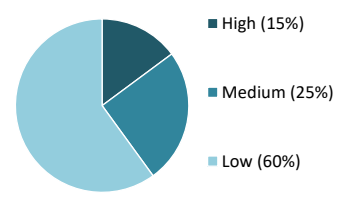

**Successful Terminations**

**Full Term-No Recidivism**

**10**

Nov 15 – Dec 15

	In County	Out of County	Unknown
<b>Housed</b>	301	23	2
	92%	7%	1%
<b>Transient/ Homeless</b>	1	0	2
	33%	0%	67%

**Gender**

**Age**

**Ethnicity**

**Assessed Risk Level**

Committing Offense	DUI	4	Sex Crimes**	0	
Arson	0	Escape	0	Theft	31
Assault	2	Forgery/Checks	6	Weapons	5
Auto Theft	12	Hit and Run	0	Other Felonies	12
Burglary	10	Homicide	0	Other Misdemeanors	0
Drugs	234	Robbery	0	Other/Unknown	1