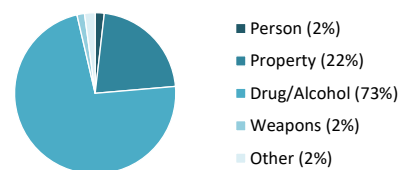

Committing Offense Type

*Low/Medium-Risk per Static 99/SARATSO; subset of overall population
** Not all sex crimes are committed by registered sex offenders

***Individuals with no known address: 1
For additional information please go to: <http://www.sdcounty.ca.gov/probation/ccp.html>