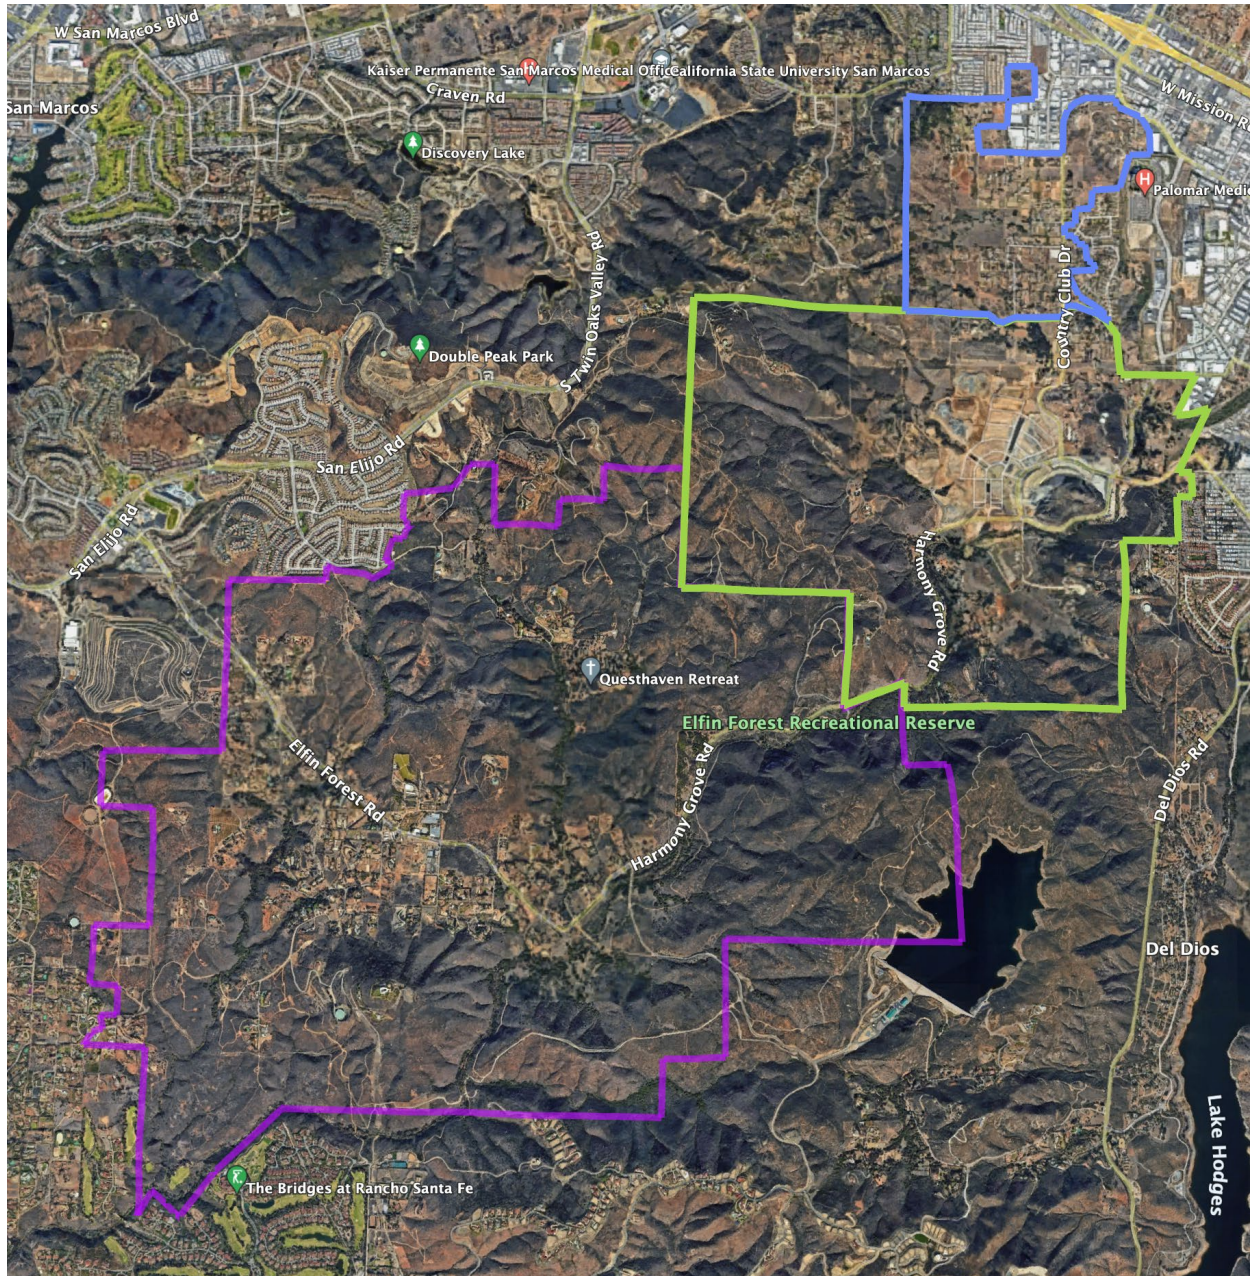

Hello commissioners:

I'm the Chair of the Elfin Forest/Harmony Grove Town Council. This information is for Flo Analytics to correct any inaccuracies in maps. The CDP boundaries for Elfin Forest (and Harmony Grove) are not cotermious with the community maps filed with the County of San Diego. The CDP is slightly smaller.