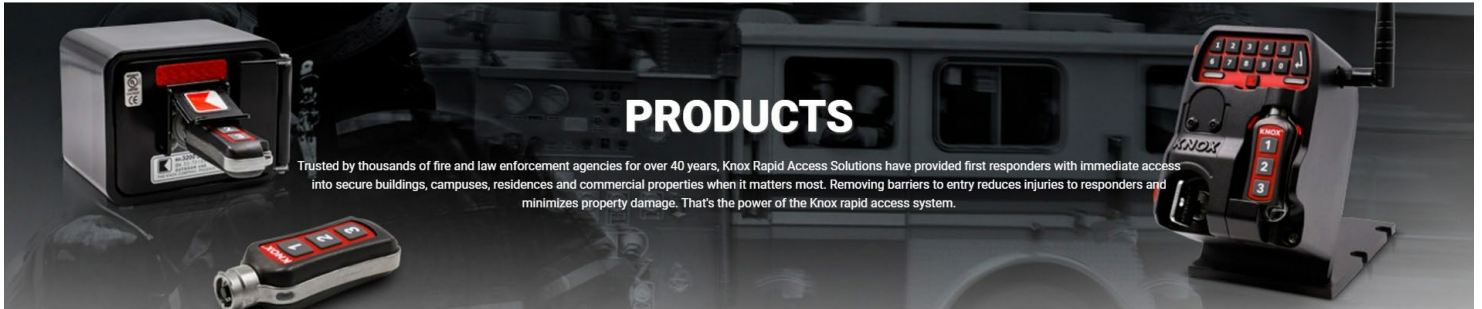

San Diego County Fire Protection District Knox Gate Switch Model 3501 Purchase Guide

Step 5: Select Gate Key Switches and Padlocks on the products page.

You're shopping San Diego Co Fire - El Cajon, CALIFORNIA Change Contact Cart Login BUY

INDUSTRIES PRODUCTS SUPPORT HOW TO BUY

PRODUCTS

Trusted by thousands of fire and law enforcement agencies for over 40 years, Knox Rapid Access Solutions have provided first responders with immediate access into secure buildings, campuses, residences and commercial properties when it matters most. Removing barriers to entry reduces injuries to responders and minimizes property damage. That's the power of the Knox rapid access system.

[Home](#) | [Products](#)

Products

Categories: