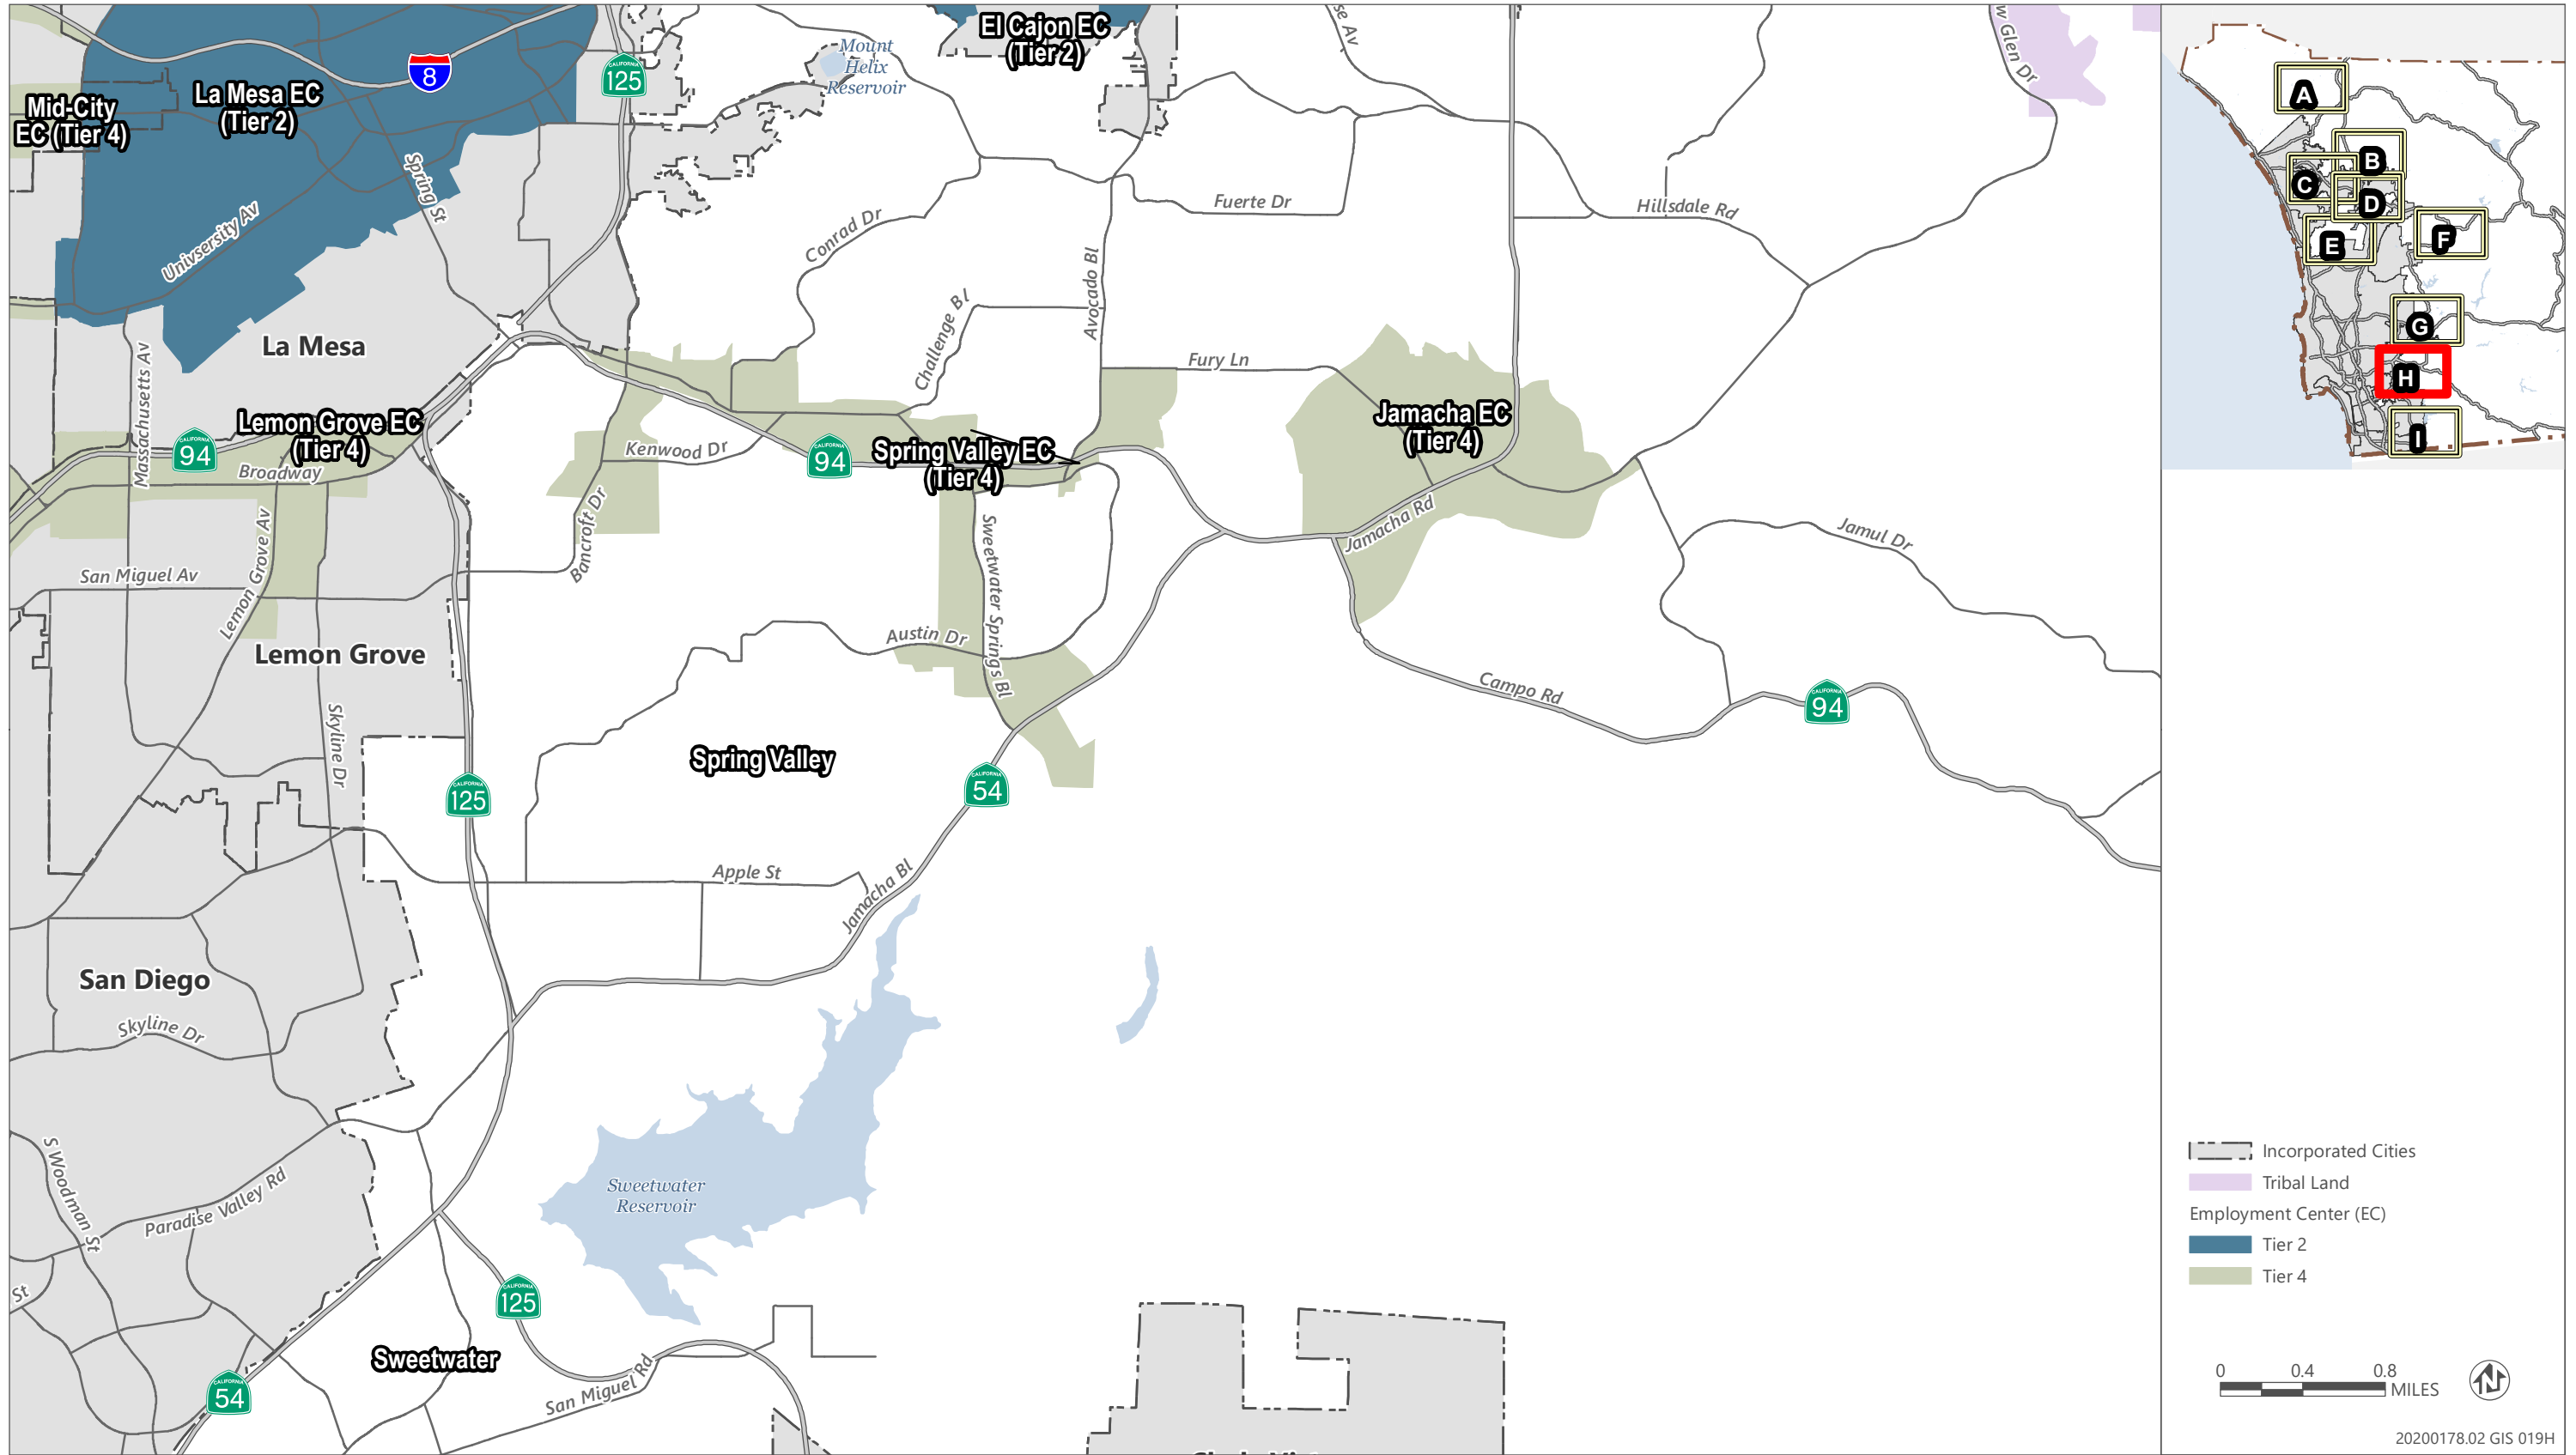

Sources: Data received from San Diego County in 2021

9/10/2021

Sources: Data received from San Diego County in 2021

- Incorporated Cities
- Map Extent
- Tribal Land

0 0.4 0.8 MILES

20200178.02 GIS 019B

9/10/2021

Sources: Data received from San Diego County in 2021

20200178.02 GIS 019C

9/10/2021

Sources: Data received from San Diego County in 2021

Sources: Data received from San Diego County in 2021

9/10/2021

20200178.02 GIS 019E

Sources: Data received from San Diego County in 2021

20200178.02 GIS 019F

9/10/2021

Sources: Data received from San Diego County in 2021

Sources: Data received from San Diego County in 2021

20200178.02 GIS 019I