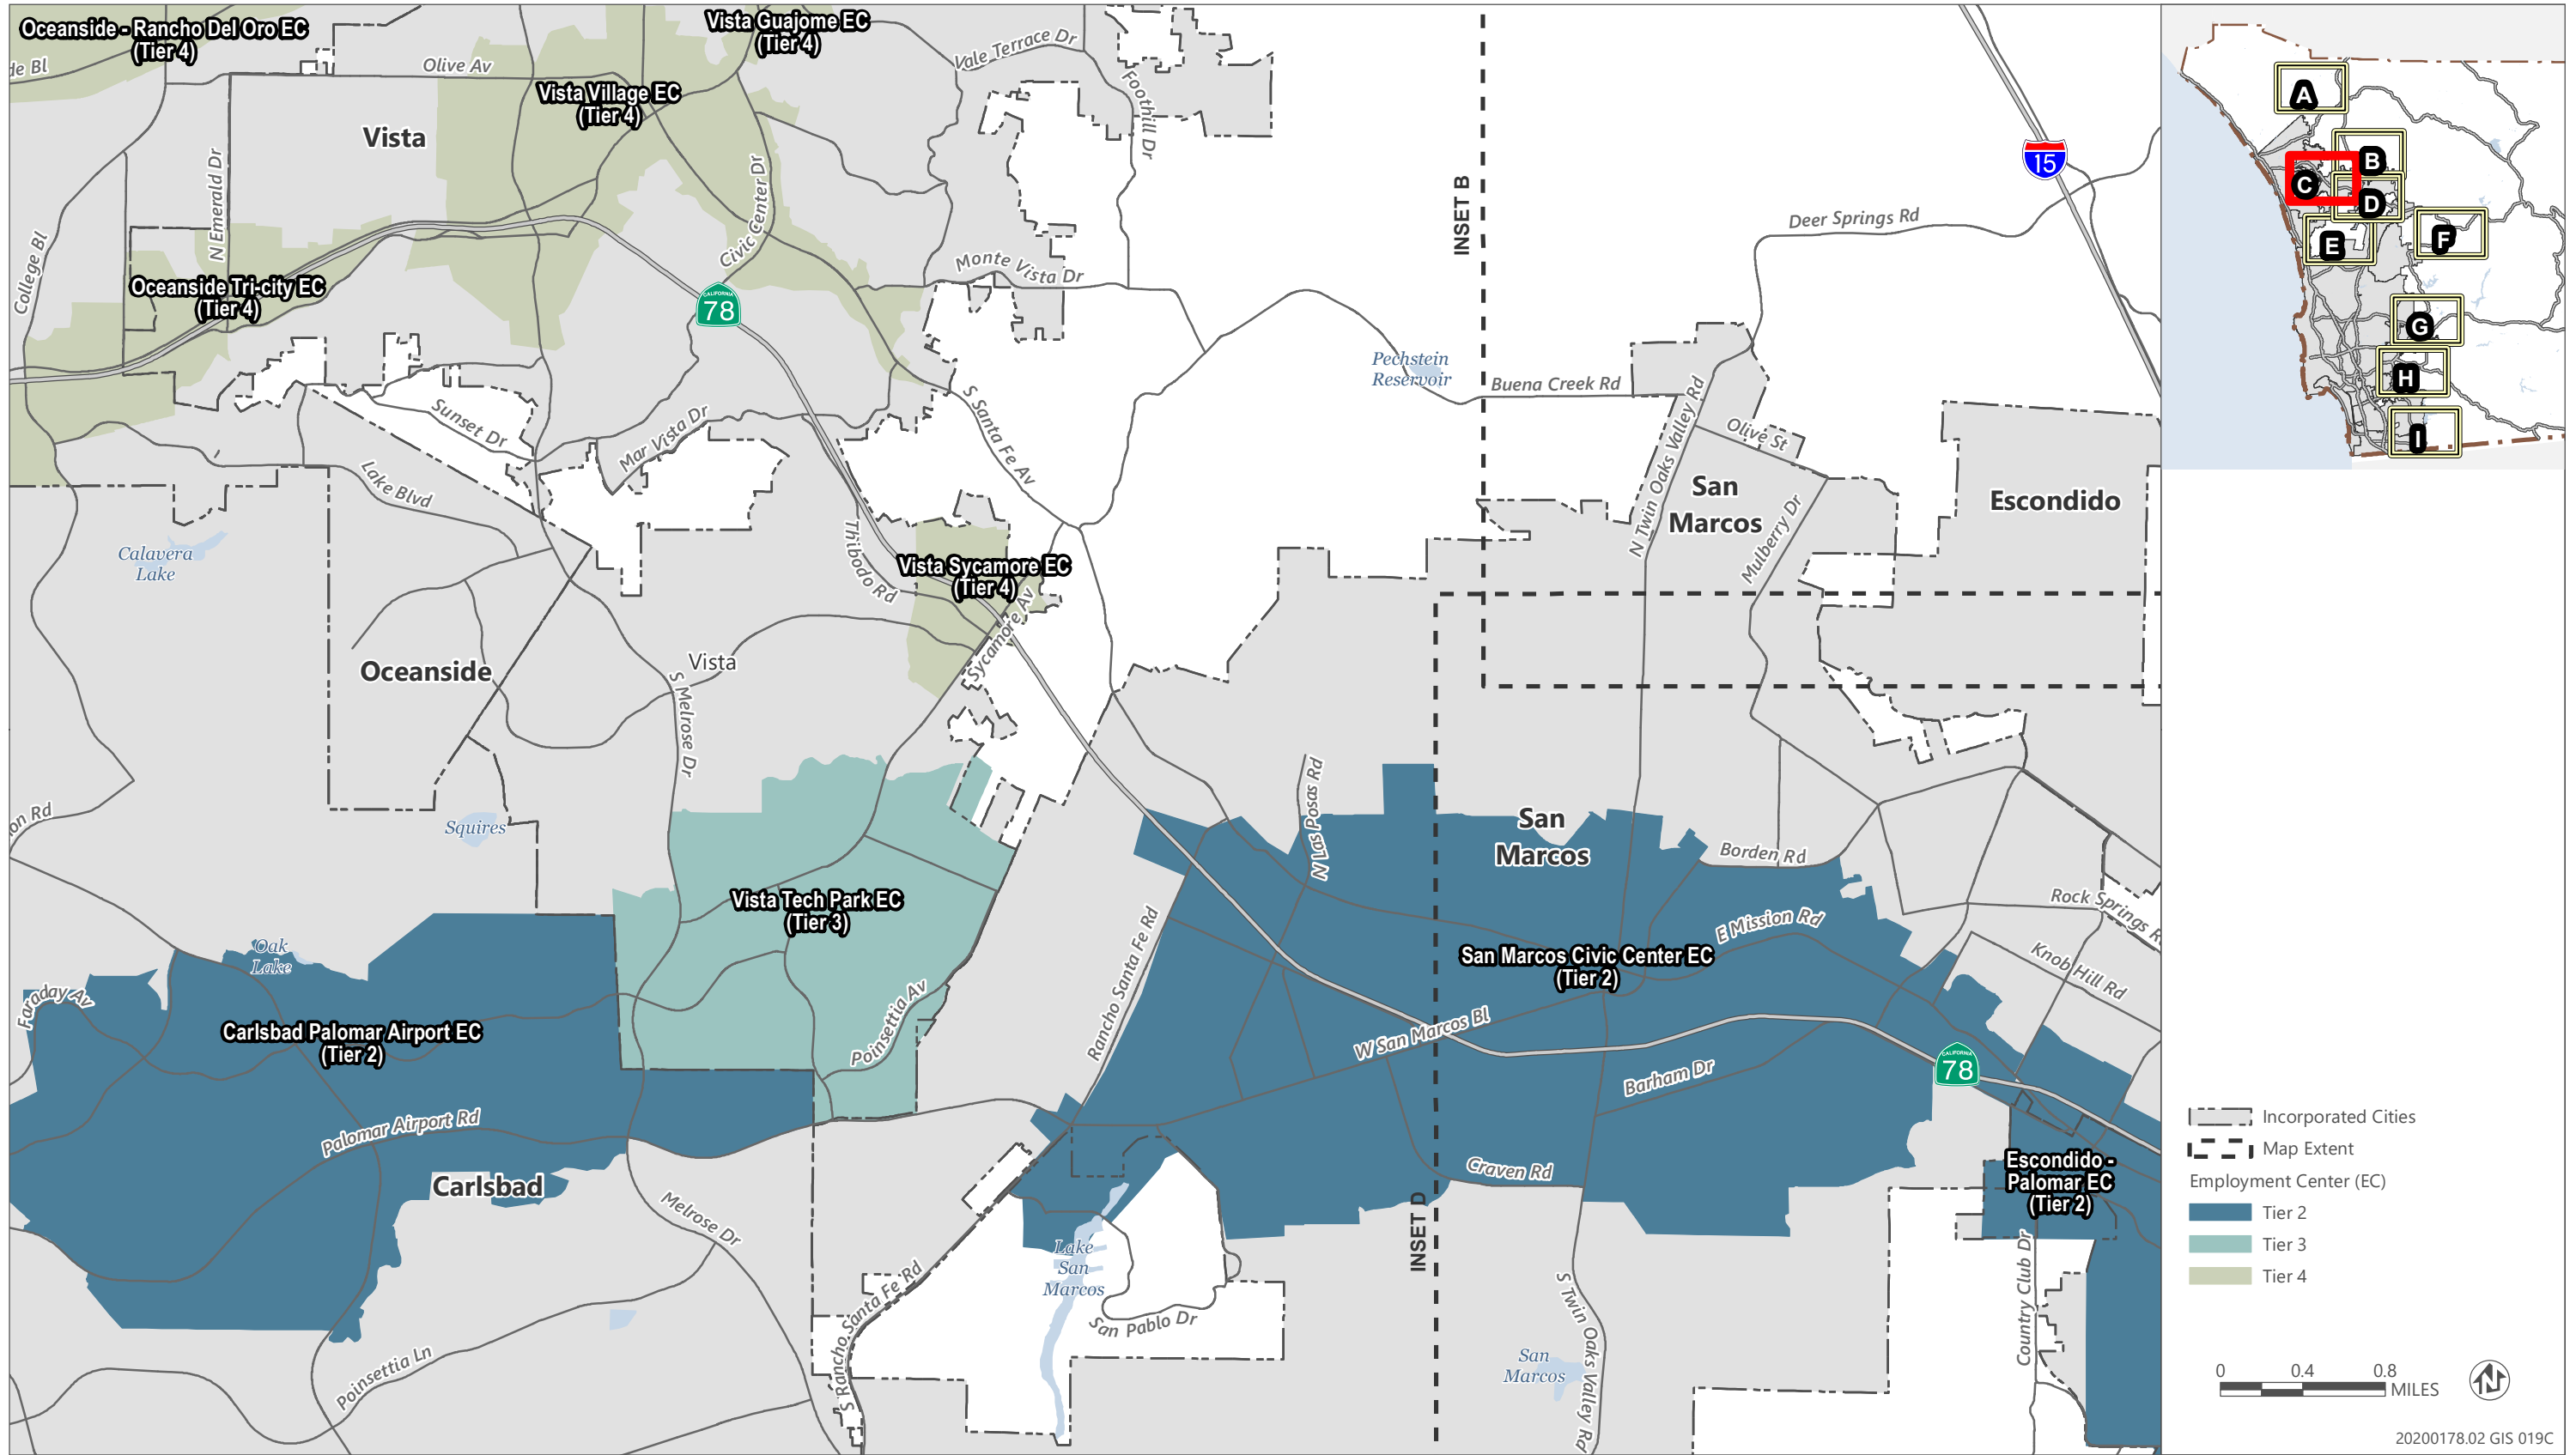

Sources: Data received from San Diego County in 2021

9/10/2021

Sources: Data received from San Diego County in 2021

- Incorporated Cities
- Map Extent
- Tribal Land

0 0.4 0.8 MILES

20200178.02 GIS 019B

9/10/2021

Sources: Data received from San Diego County in 2021

20200178.02 GIS 019C

9/10/2021

Sources: Data received from San Diego County in 2021

Sources: Data received from San Diego County in 2021

9/10/2021

20200178.02 GIS 019E

Sources: Data received from San Diego County in 2021

20200178.02 GIS 019F

9/10/2021

Sources: Data received from San Diego County in 2021

Sources: Data received from San Diego County in 2021

20200178.02 GIS 019I