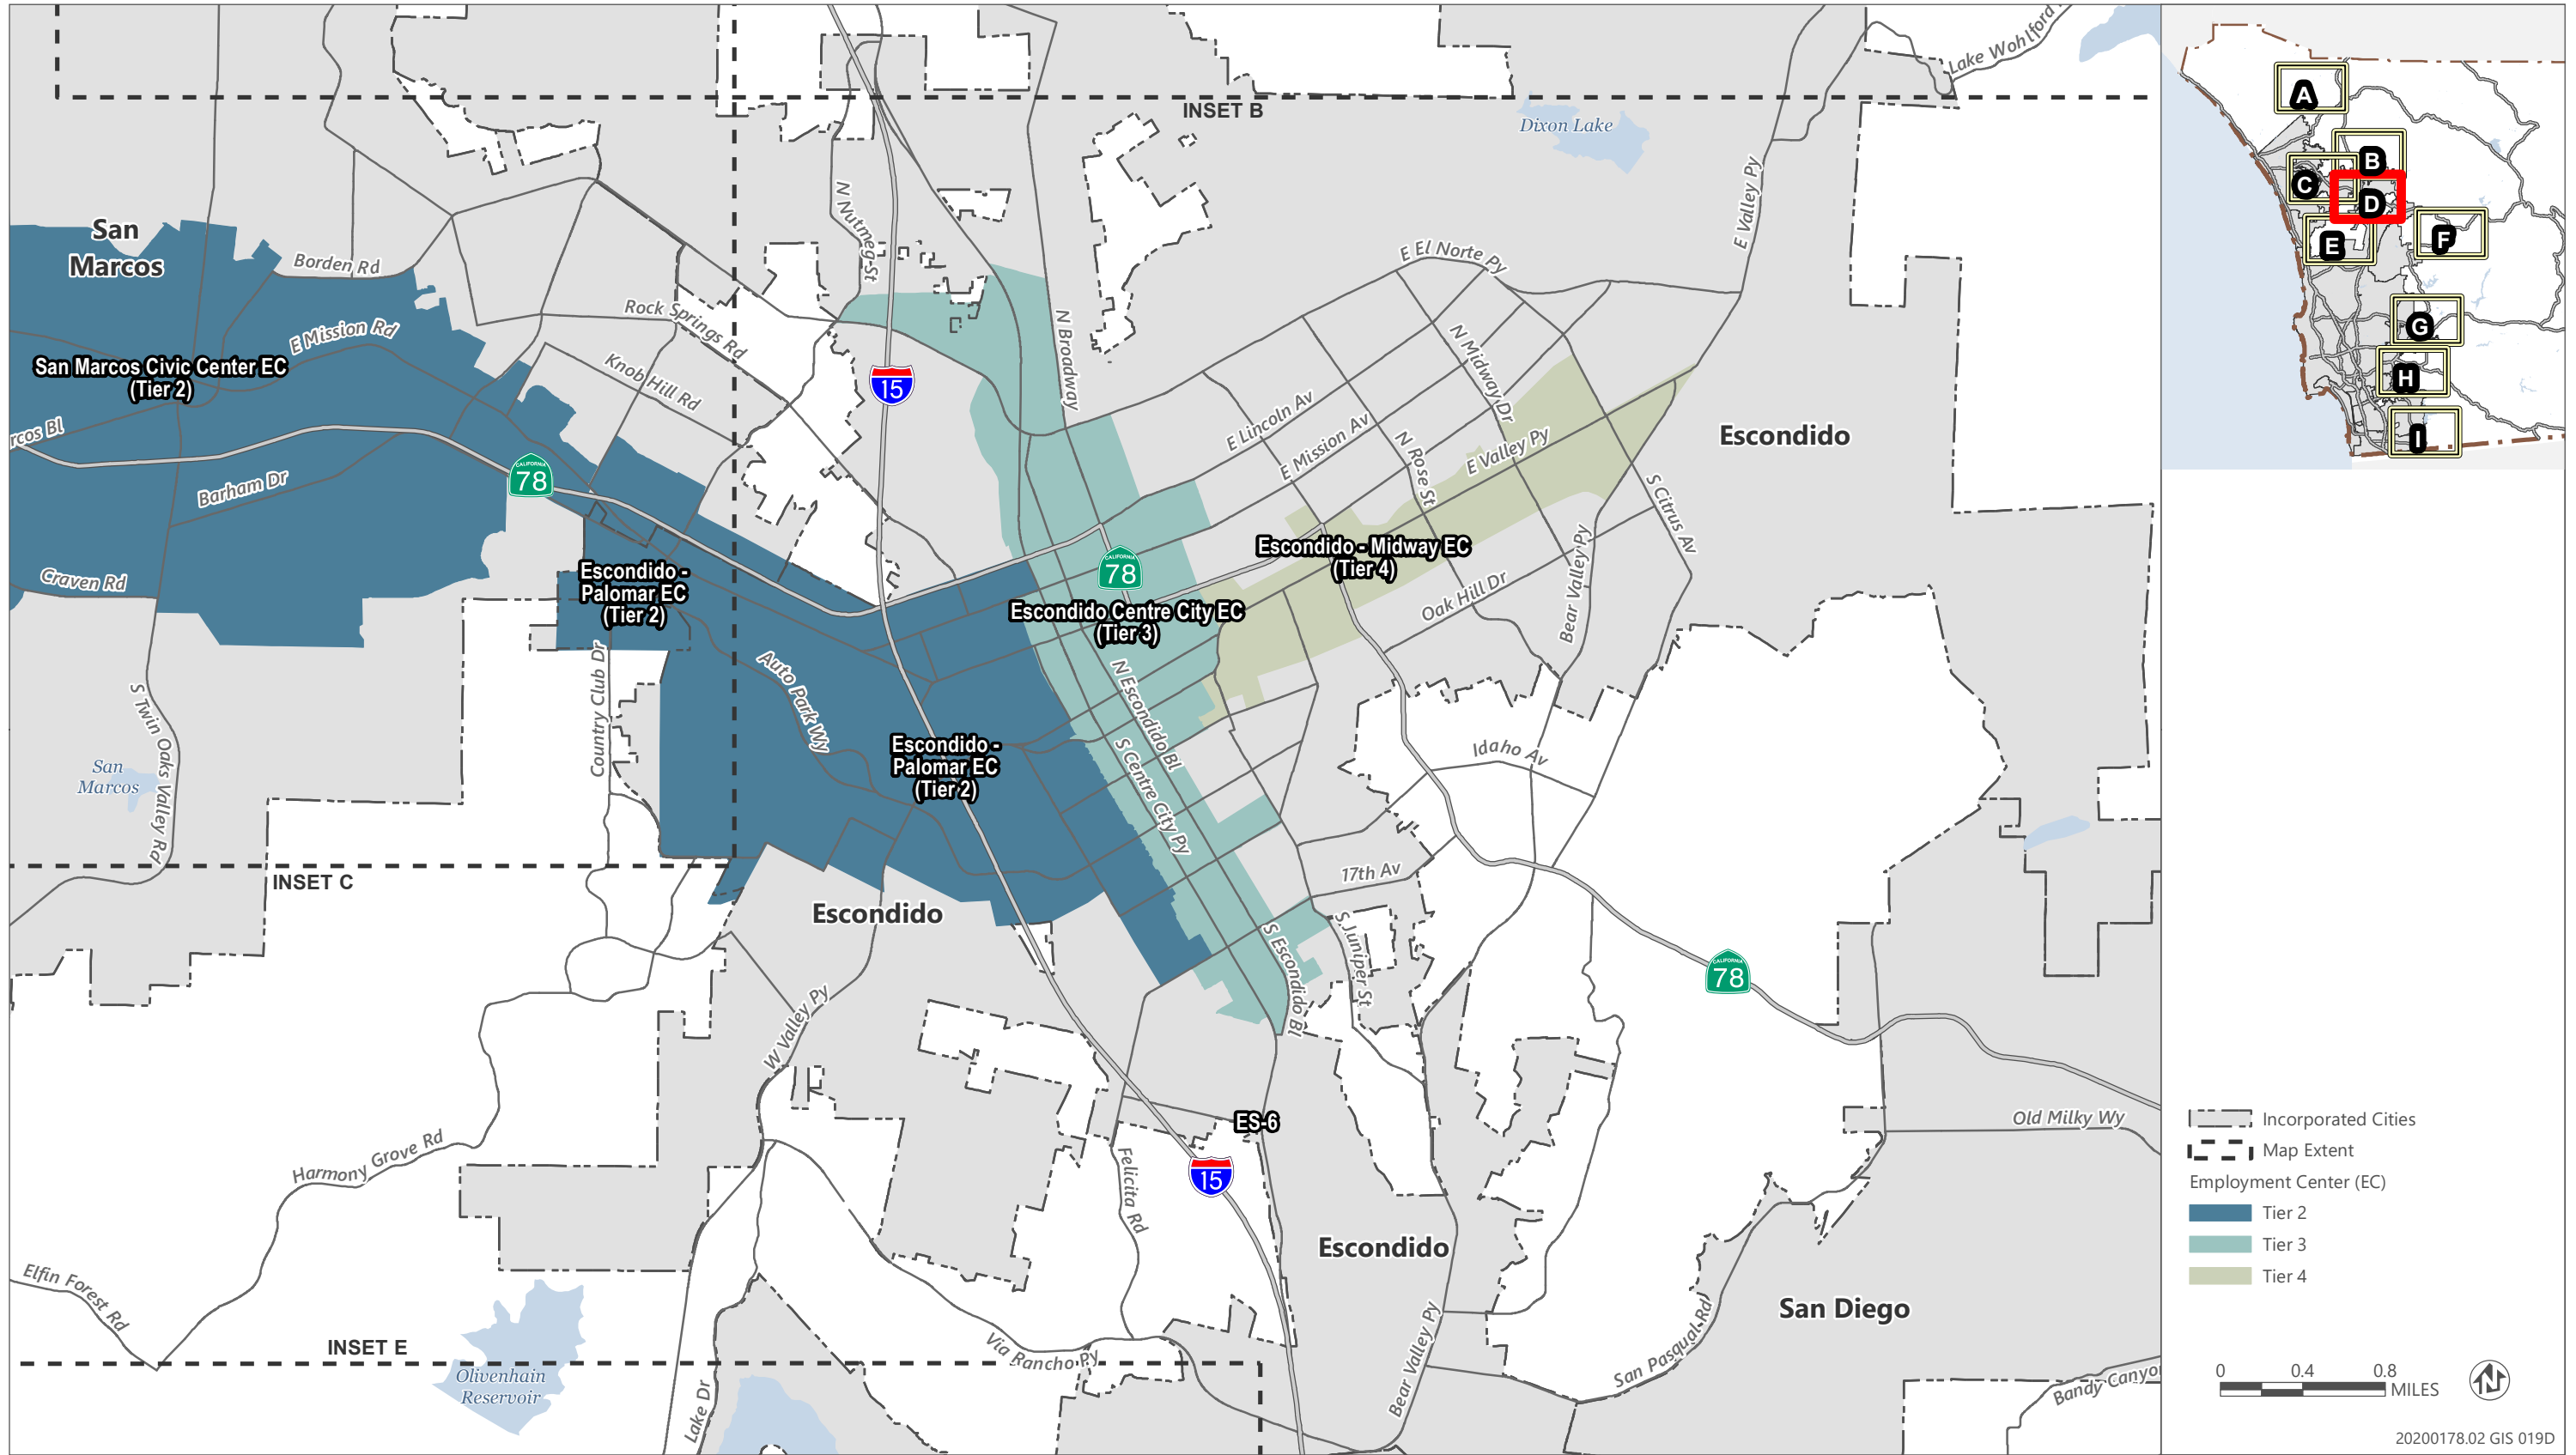

Sources: Data received from San Diego County in 2021

9/10/2021

Sources: Data received from San Diego County in 2021

- Incorporated Cities
- Map Extent
- Tribal Land

0 0.4 0.8 MILES

20200178.02 GIS 019B

9/10/2021

Sources: Data received from San Diego County in 2021

20200178.02 GIS 019C

9/10/2021

Sources: Data received from San Diego County in 2021

Sources: Data received from San Diego County in 2021

9/10/2021

20200178.02 GIS 019E

Sources: Data received from San Diego County in 2021

20200178.02 GIS 019F

9/10/2021

Sources: Data received from San Diego County in 2021

Sources: Data received from San Diego County in 2021

20200178.02 GIS 019I