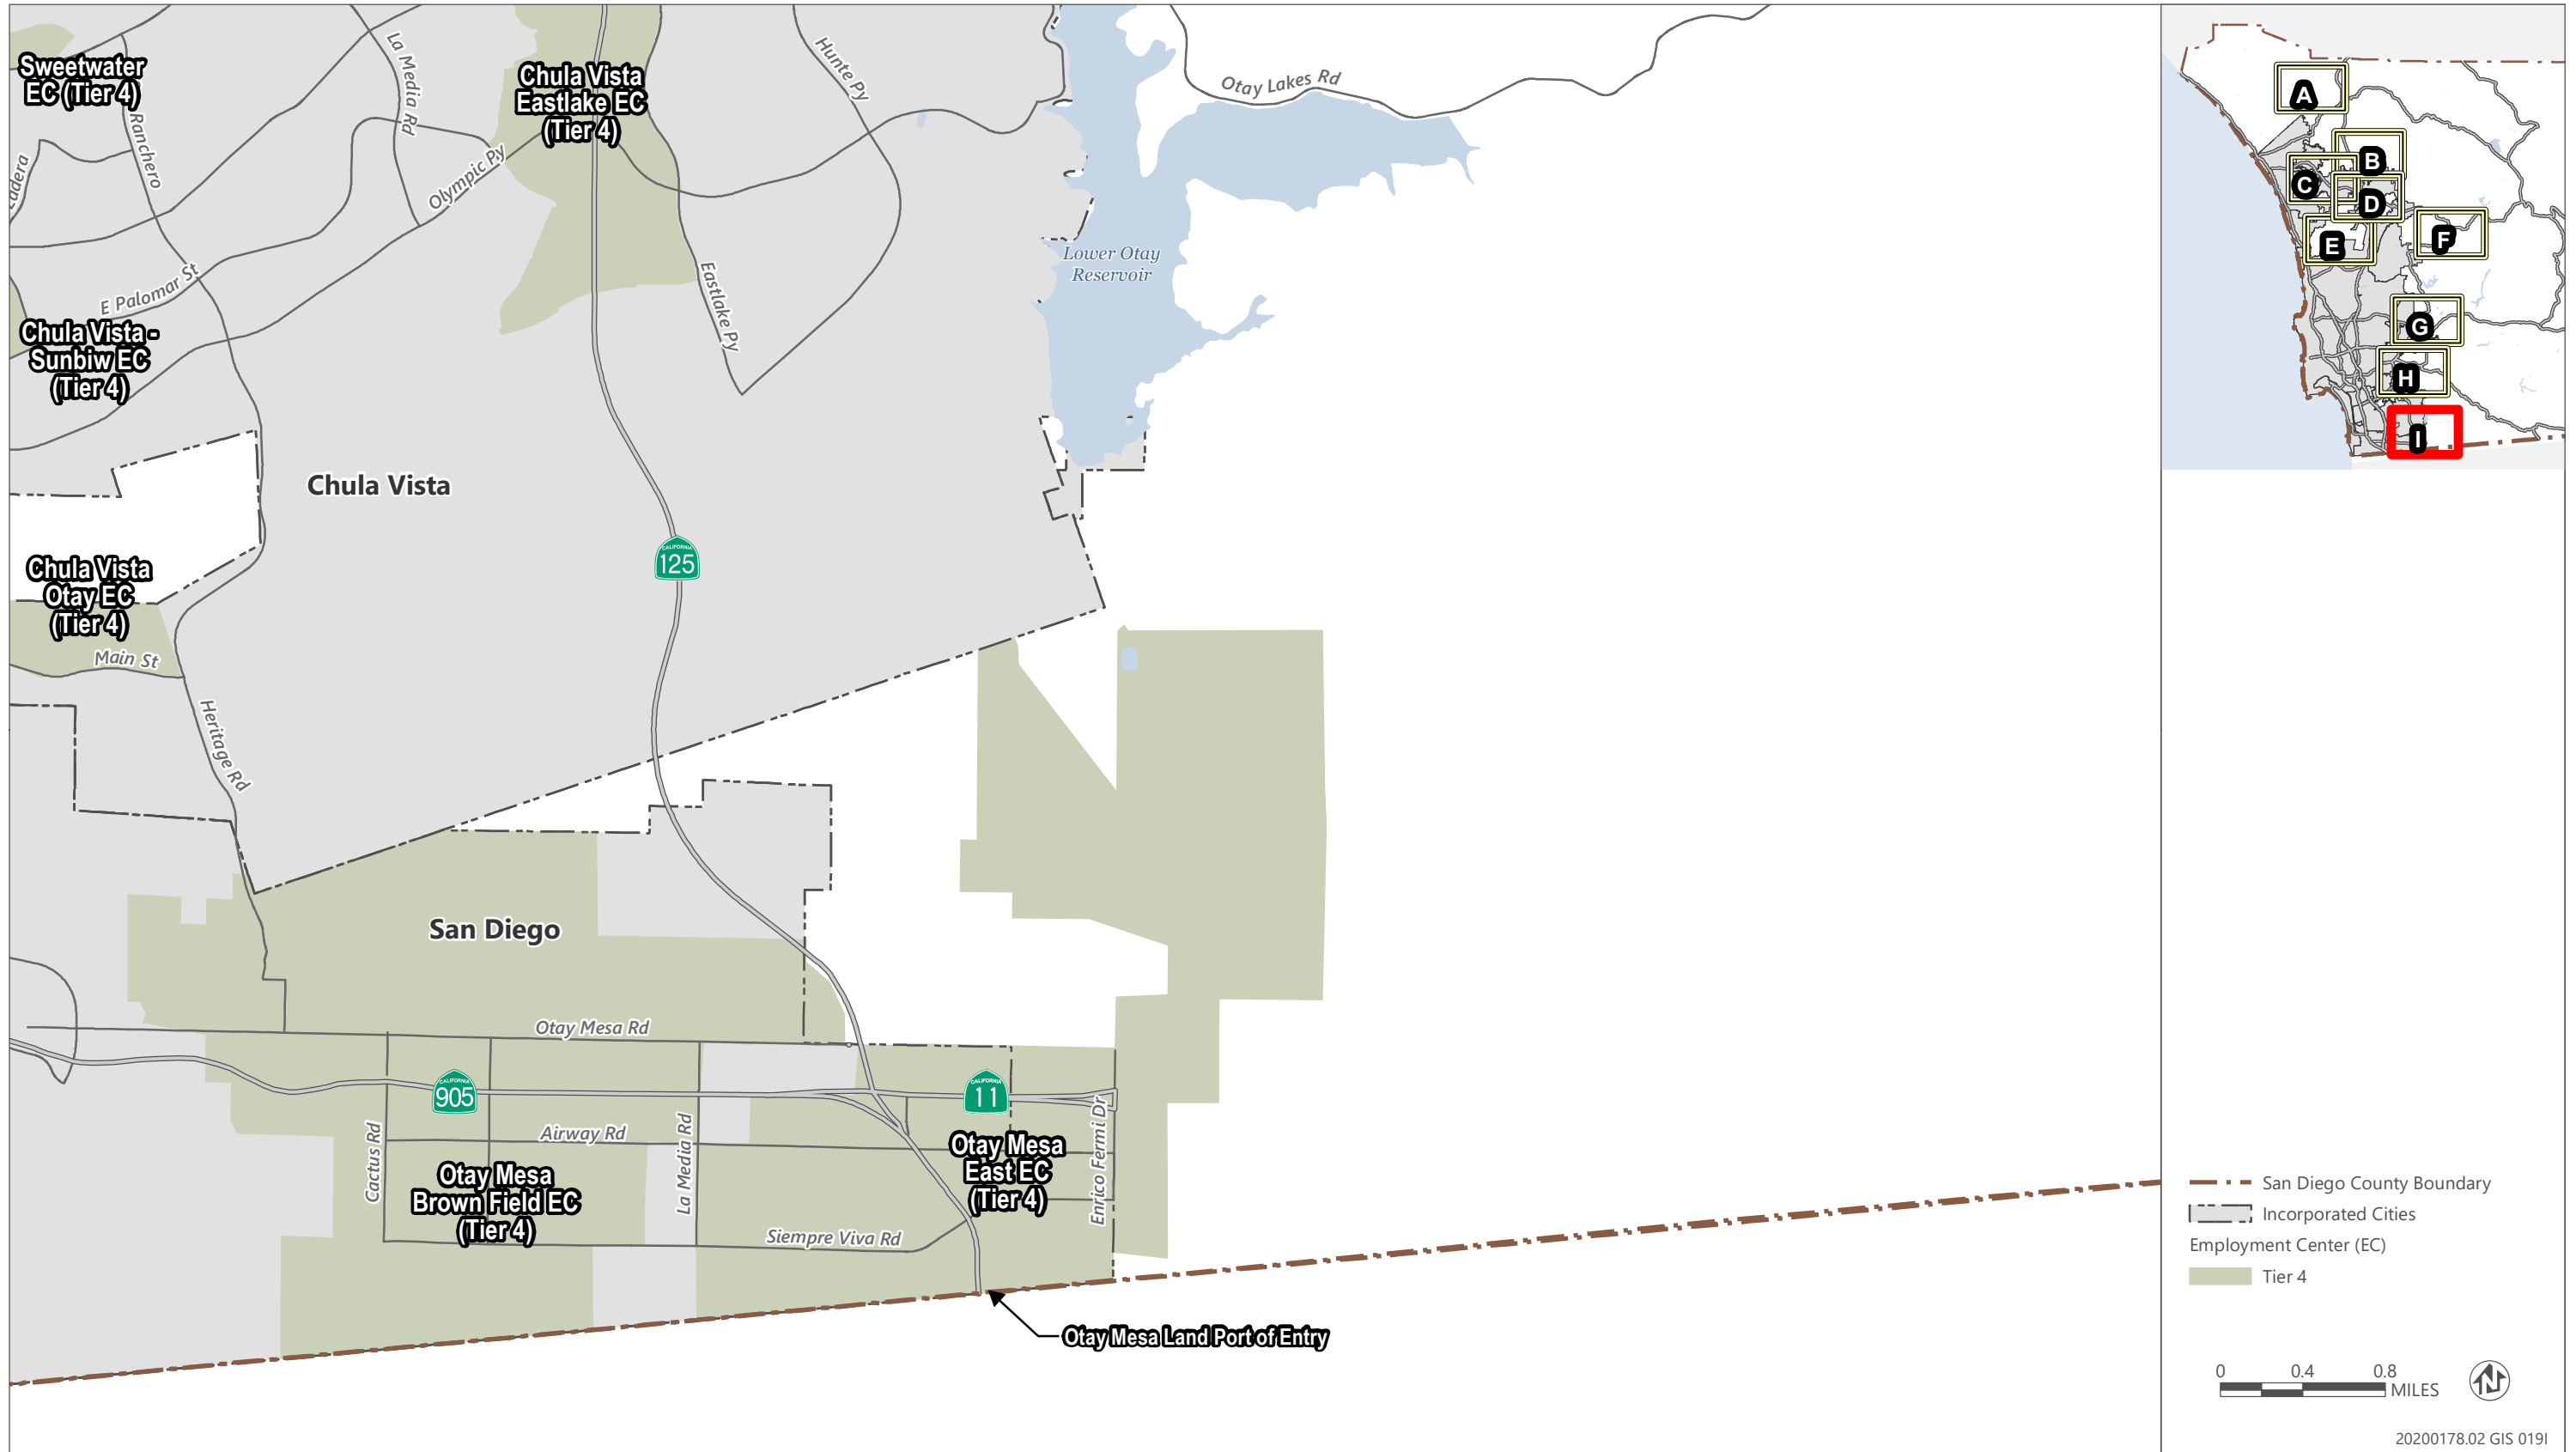

Sources: Data received from San Diego County in 2021

9/10/2021

Sources: Data received from San Diego County in 2021

- Incorporated Cities
- Map Extent
- Tribal Land

0 0.4 0.8 MILES

20200178.02 GIS 019B

9/10/2021

Sources: Data received from San Diego County in 2021

20200178.02 GIS 019C

9/10/2021

Sources: Data received from San Diego County in 2021

Sources: Data received from San Diego County in 2021

9/10/2021

20200178.02 GIS 019E

Sources: Data received from San Diego County in 2021

20200178.02 GIS 019F

9/10/2021

Sources: Data received from San Diego County in 2021

Sources: Data received from San Diego County in 2021

20200178.02 GIS 019I