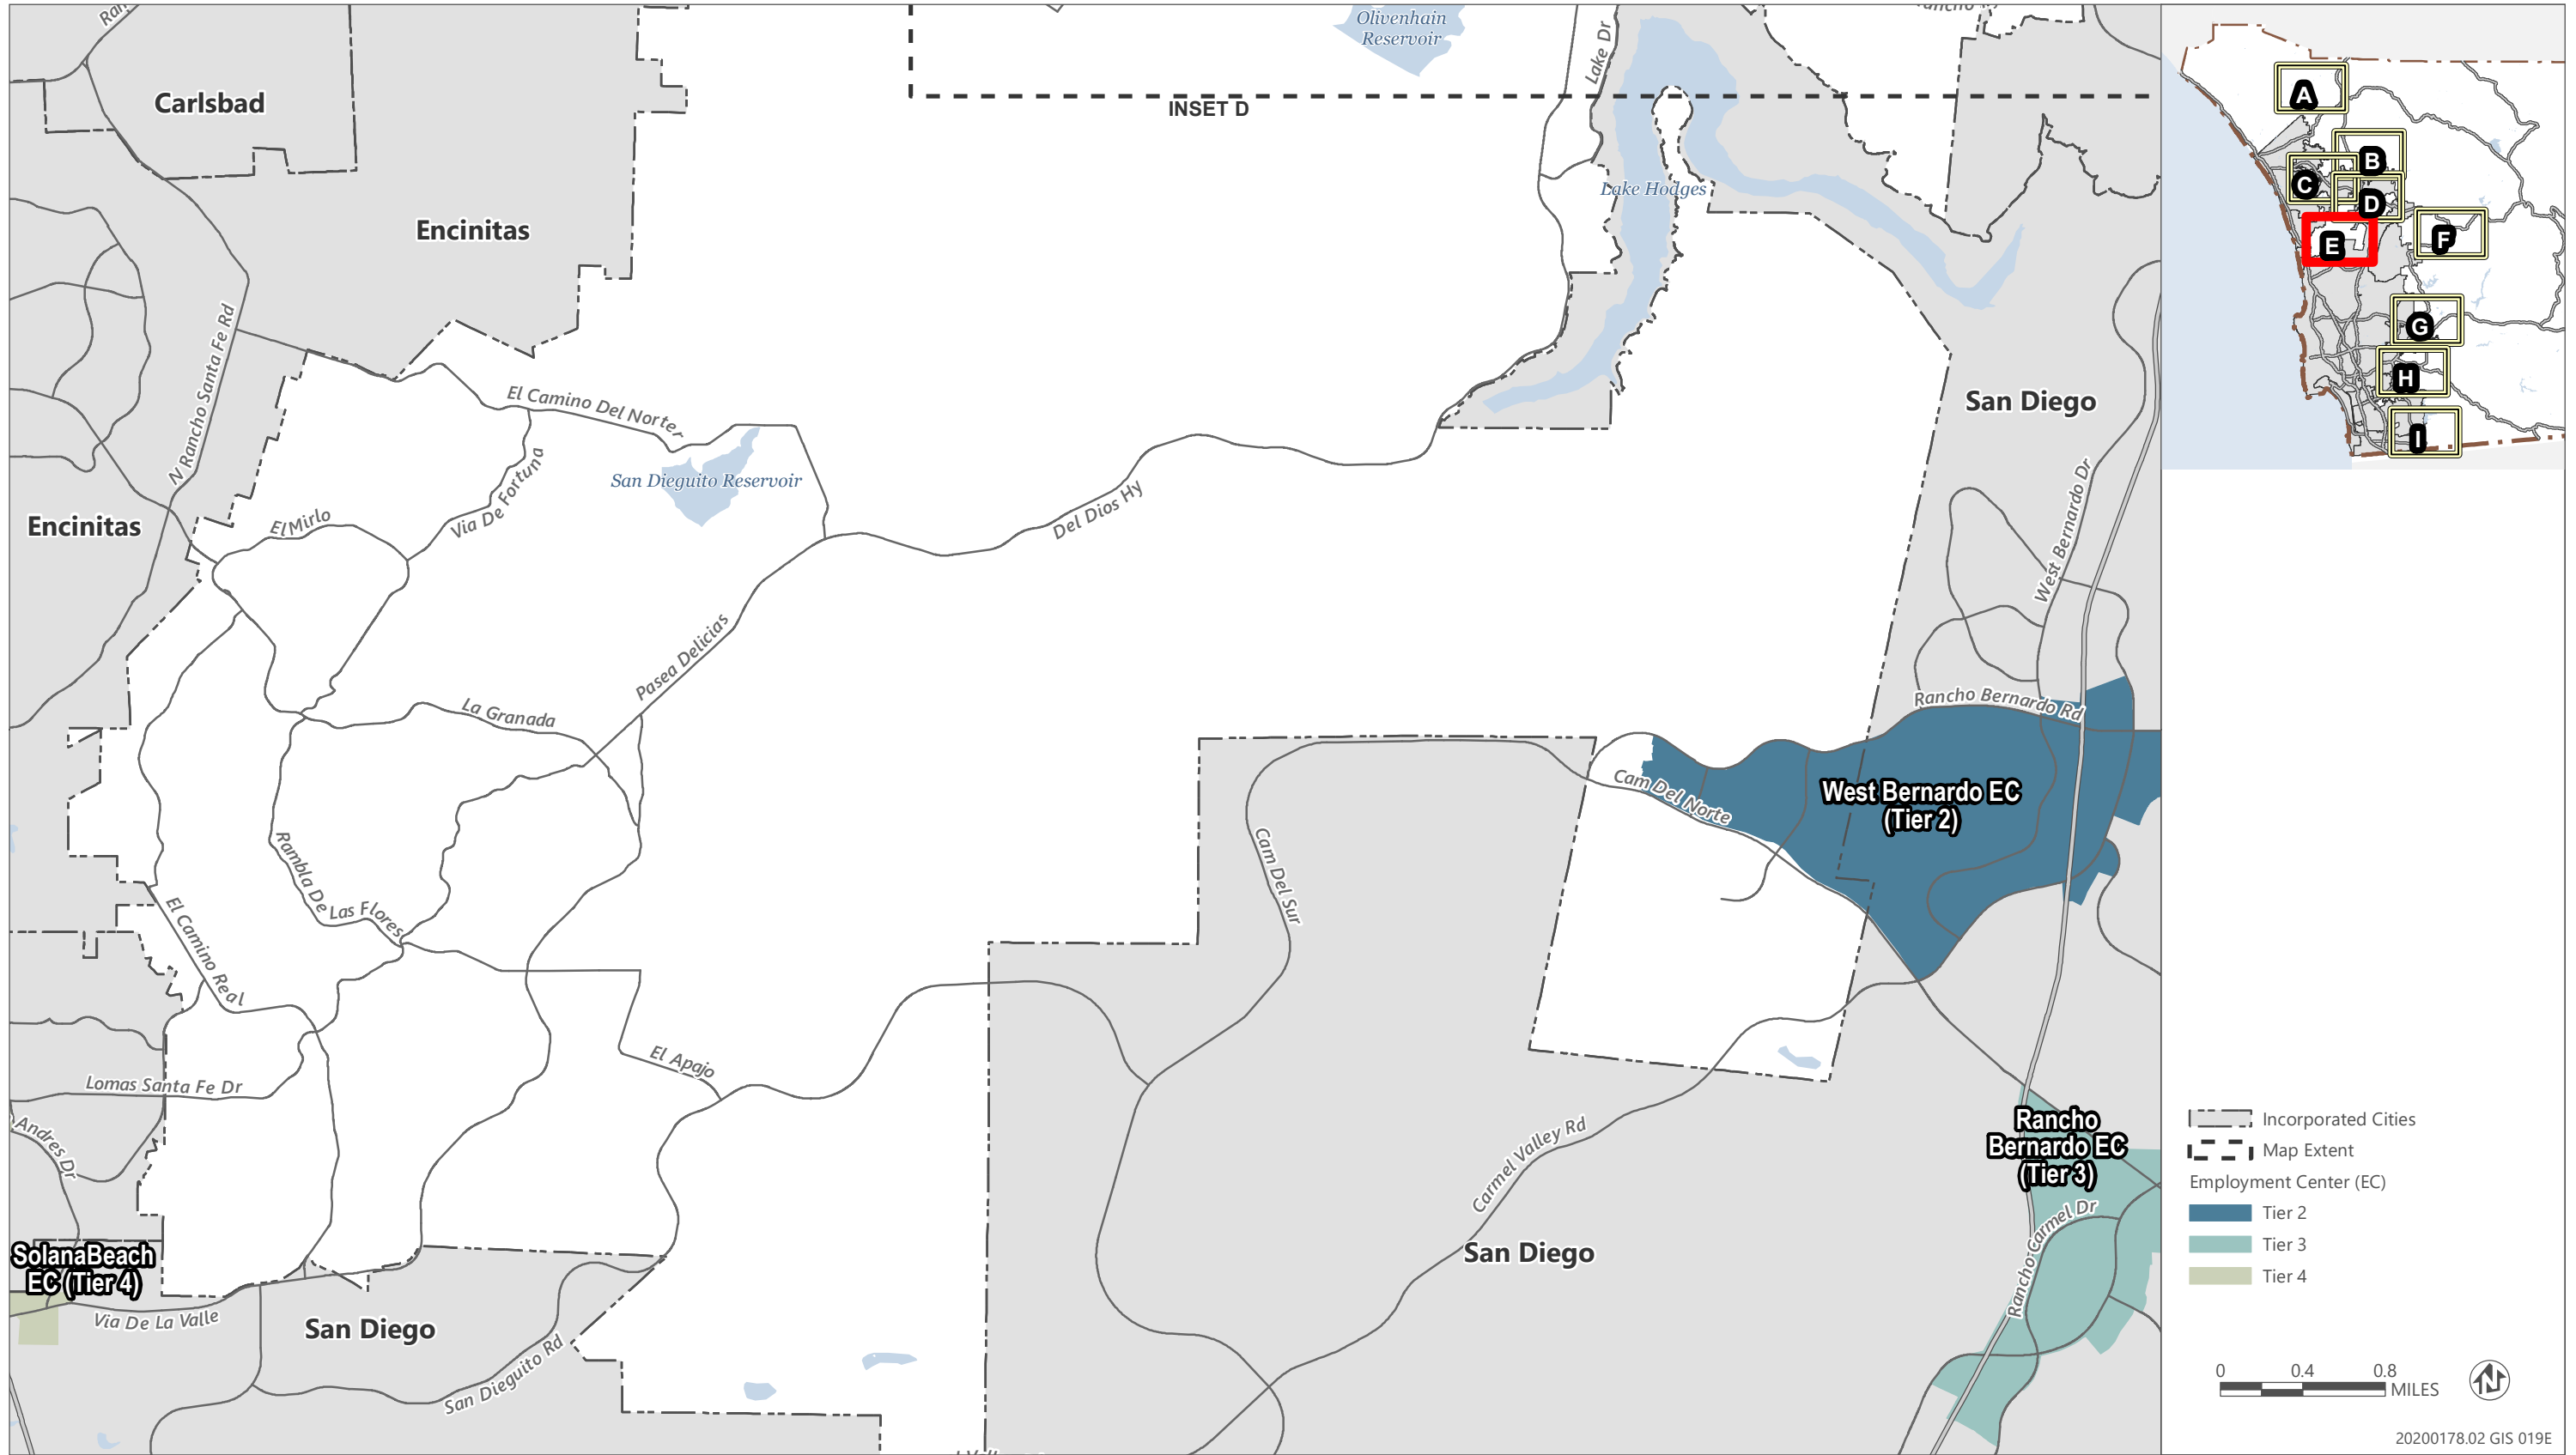

Sources: Data received from San Diego County in 2021

9/10/2021

Sources: Data received from San Diego County in 2021

- Incorporated Cities
- Map Extent
- Tribal Land

0 0.4 0.8 MILES

20200178.02 GIS 019B

9/10/2021

Sources: Data received from San Diego County in 2021

20200178.02 GIS 019C

9/10/2021

Sources: Data received from San Diego County in 2021

Sources: Data received from San Diego County in 2021

9/10/2021

20200178.02 GIS 019E

Sources: Data received from San Diego County in 2021

20200178.02 GIS 019F

9/10/2021

Sources: Data received from San Diego County in 2021

Sources: Data received from San Diego County in 2021

20200178.02 GIS 019I