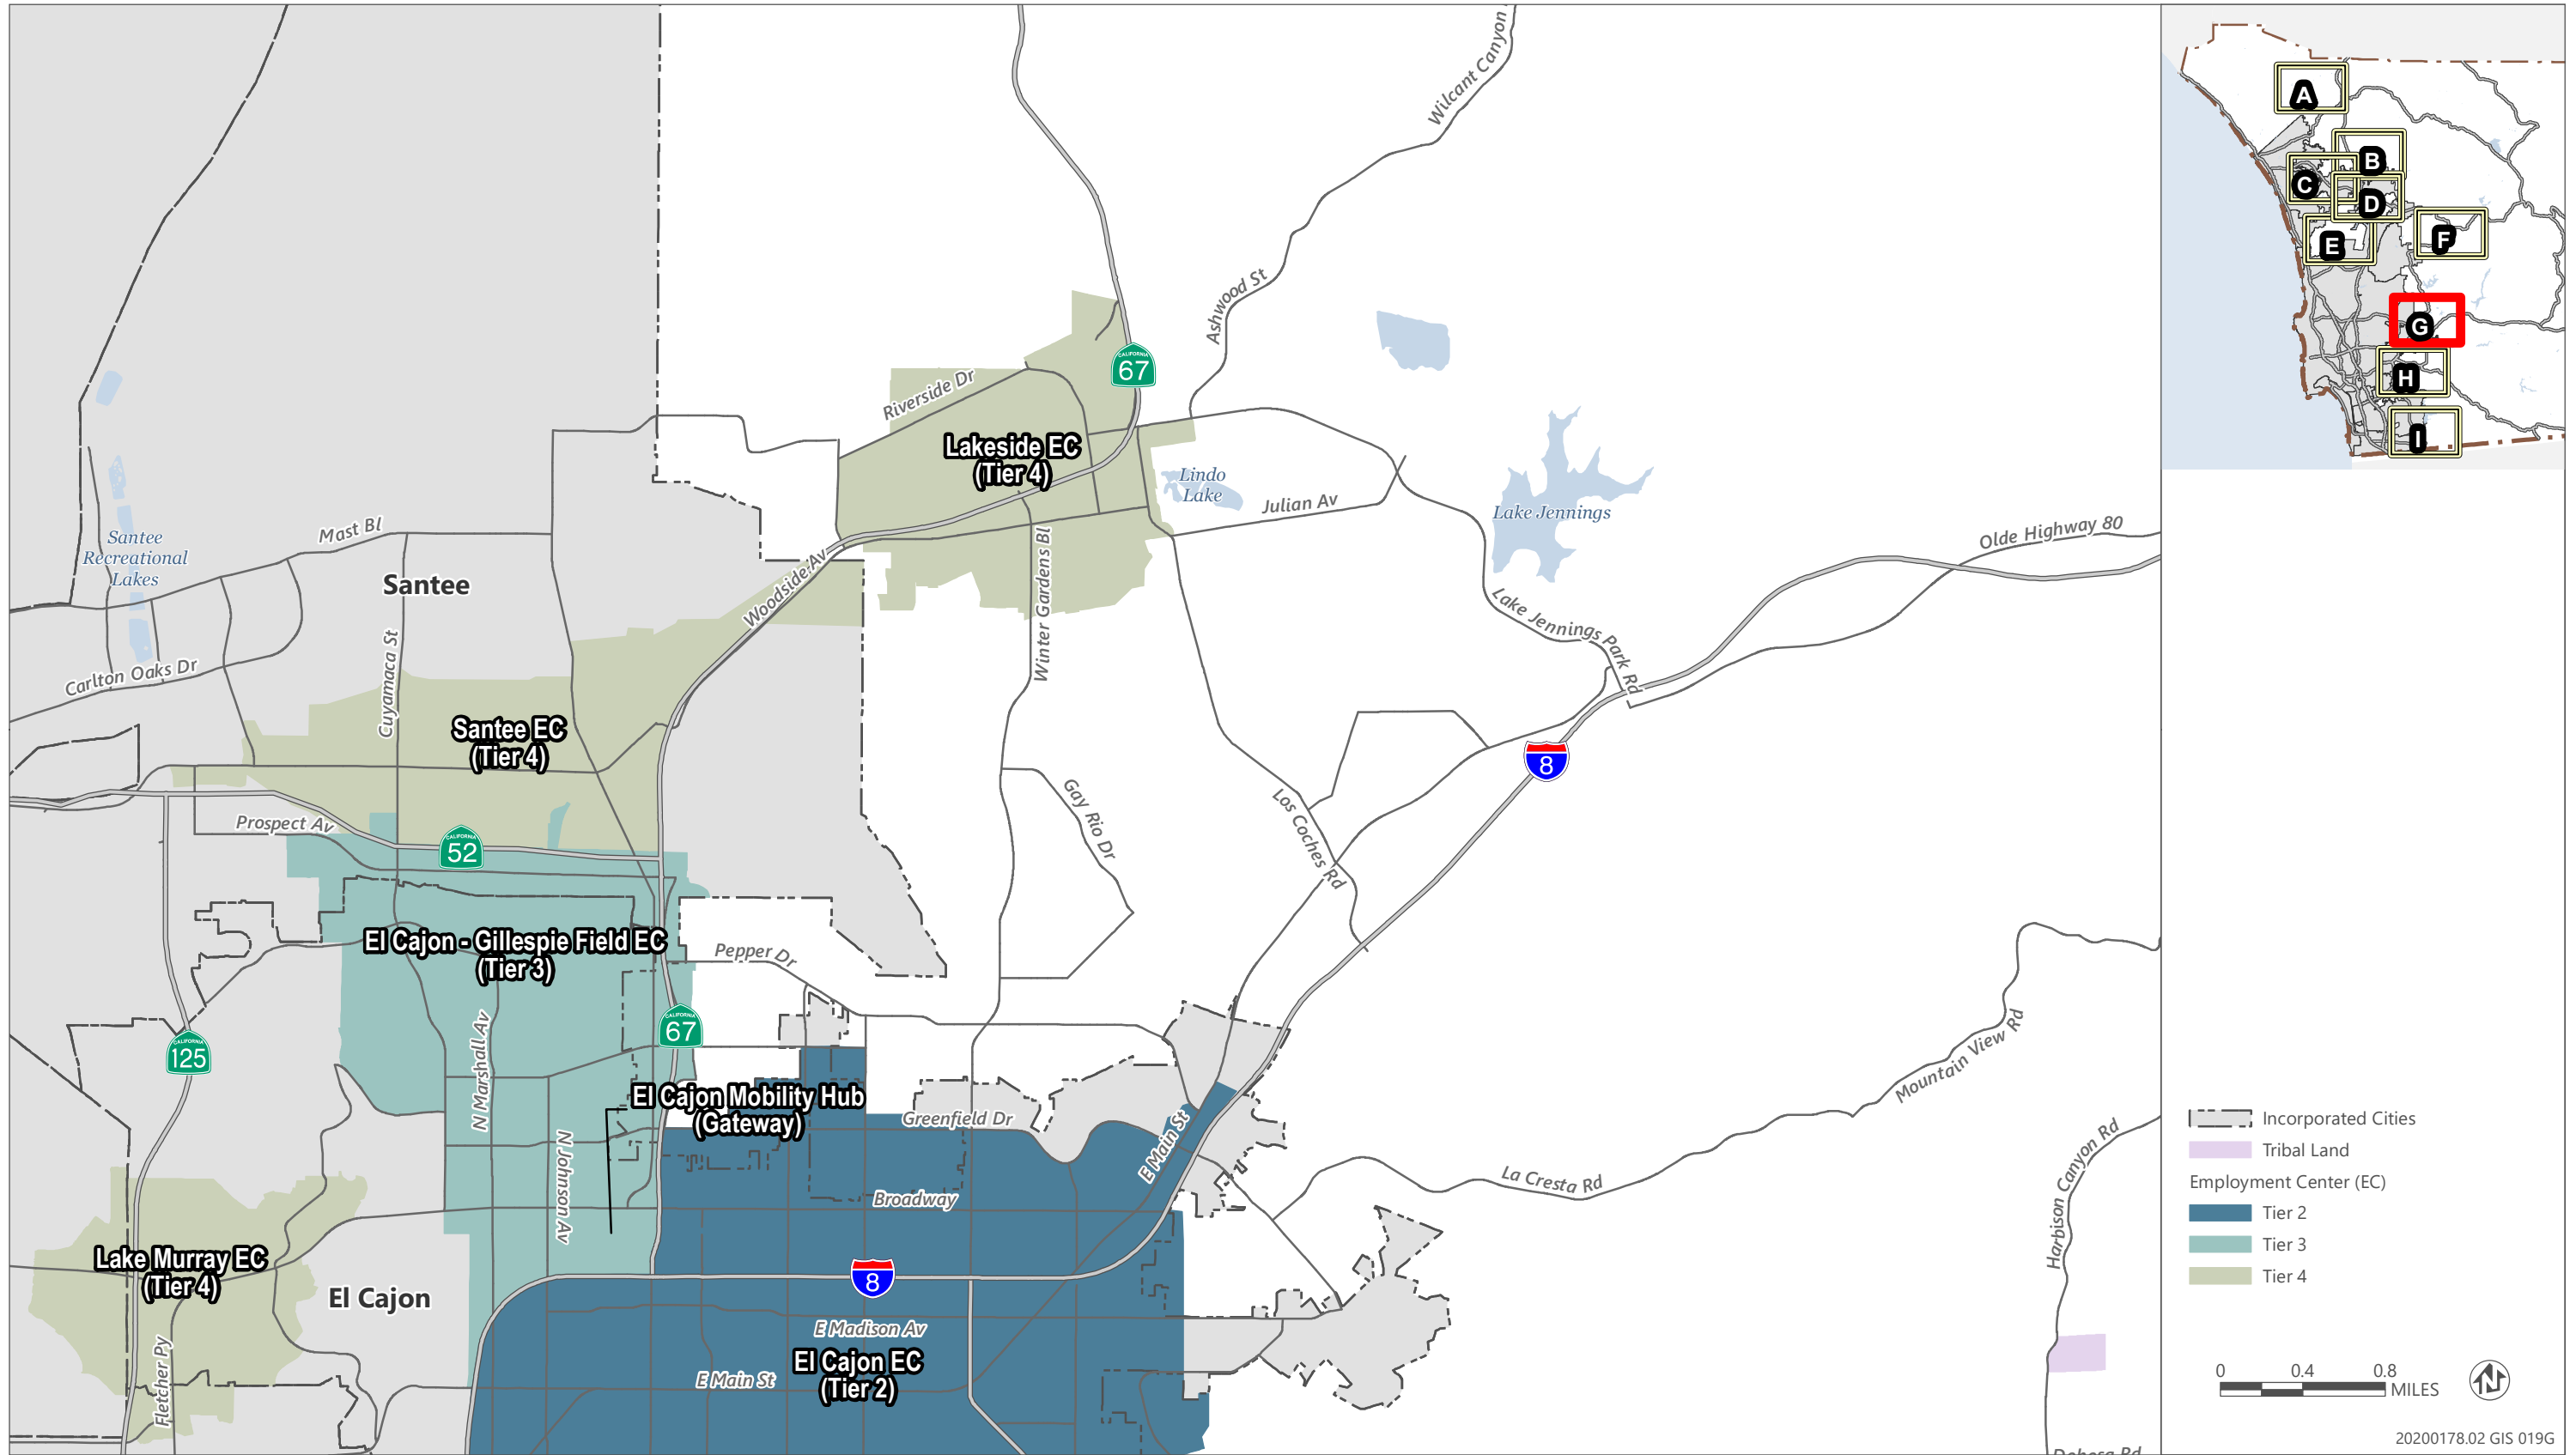

Sources: Data received from San Diego County in 2021

9/10/2021

Sources: Data received from San Diego County in 2021

- Incorporated Cities
- Map Extent
- Tribal Land

0 0.4 0.8 MILES

20200178.02 GIS 019B

9/10/2021

Sources: Data received from San Diego County in 2021

20200178.02 GIS 019C

9/10/2021

Sources: Data received from San Diego County in 2021

Sources: Data received from San Diego County in 2021

9/10/2021

20200178.02 GIS 019E

Sources: Data received from San Diego County in 2021

20200178.02 GIS 019F

9/10/2021

Sources: Data received from San Diego County in 2021

Sources: Data received from San Diego County in 2021

20200178.02 GIS 019I