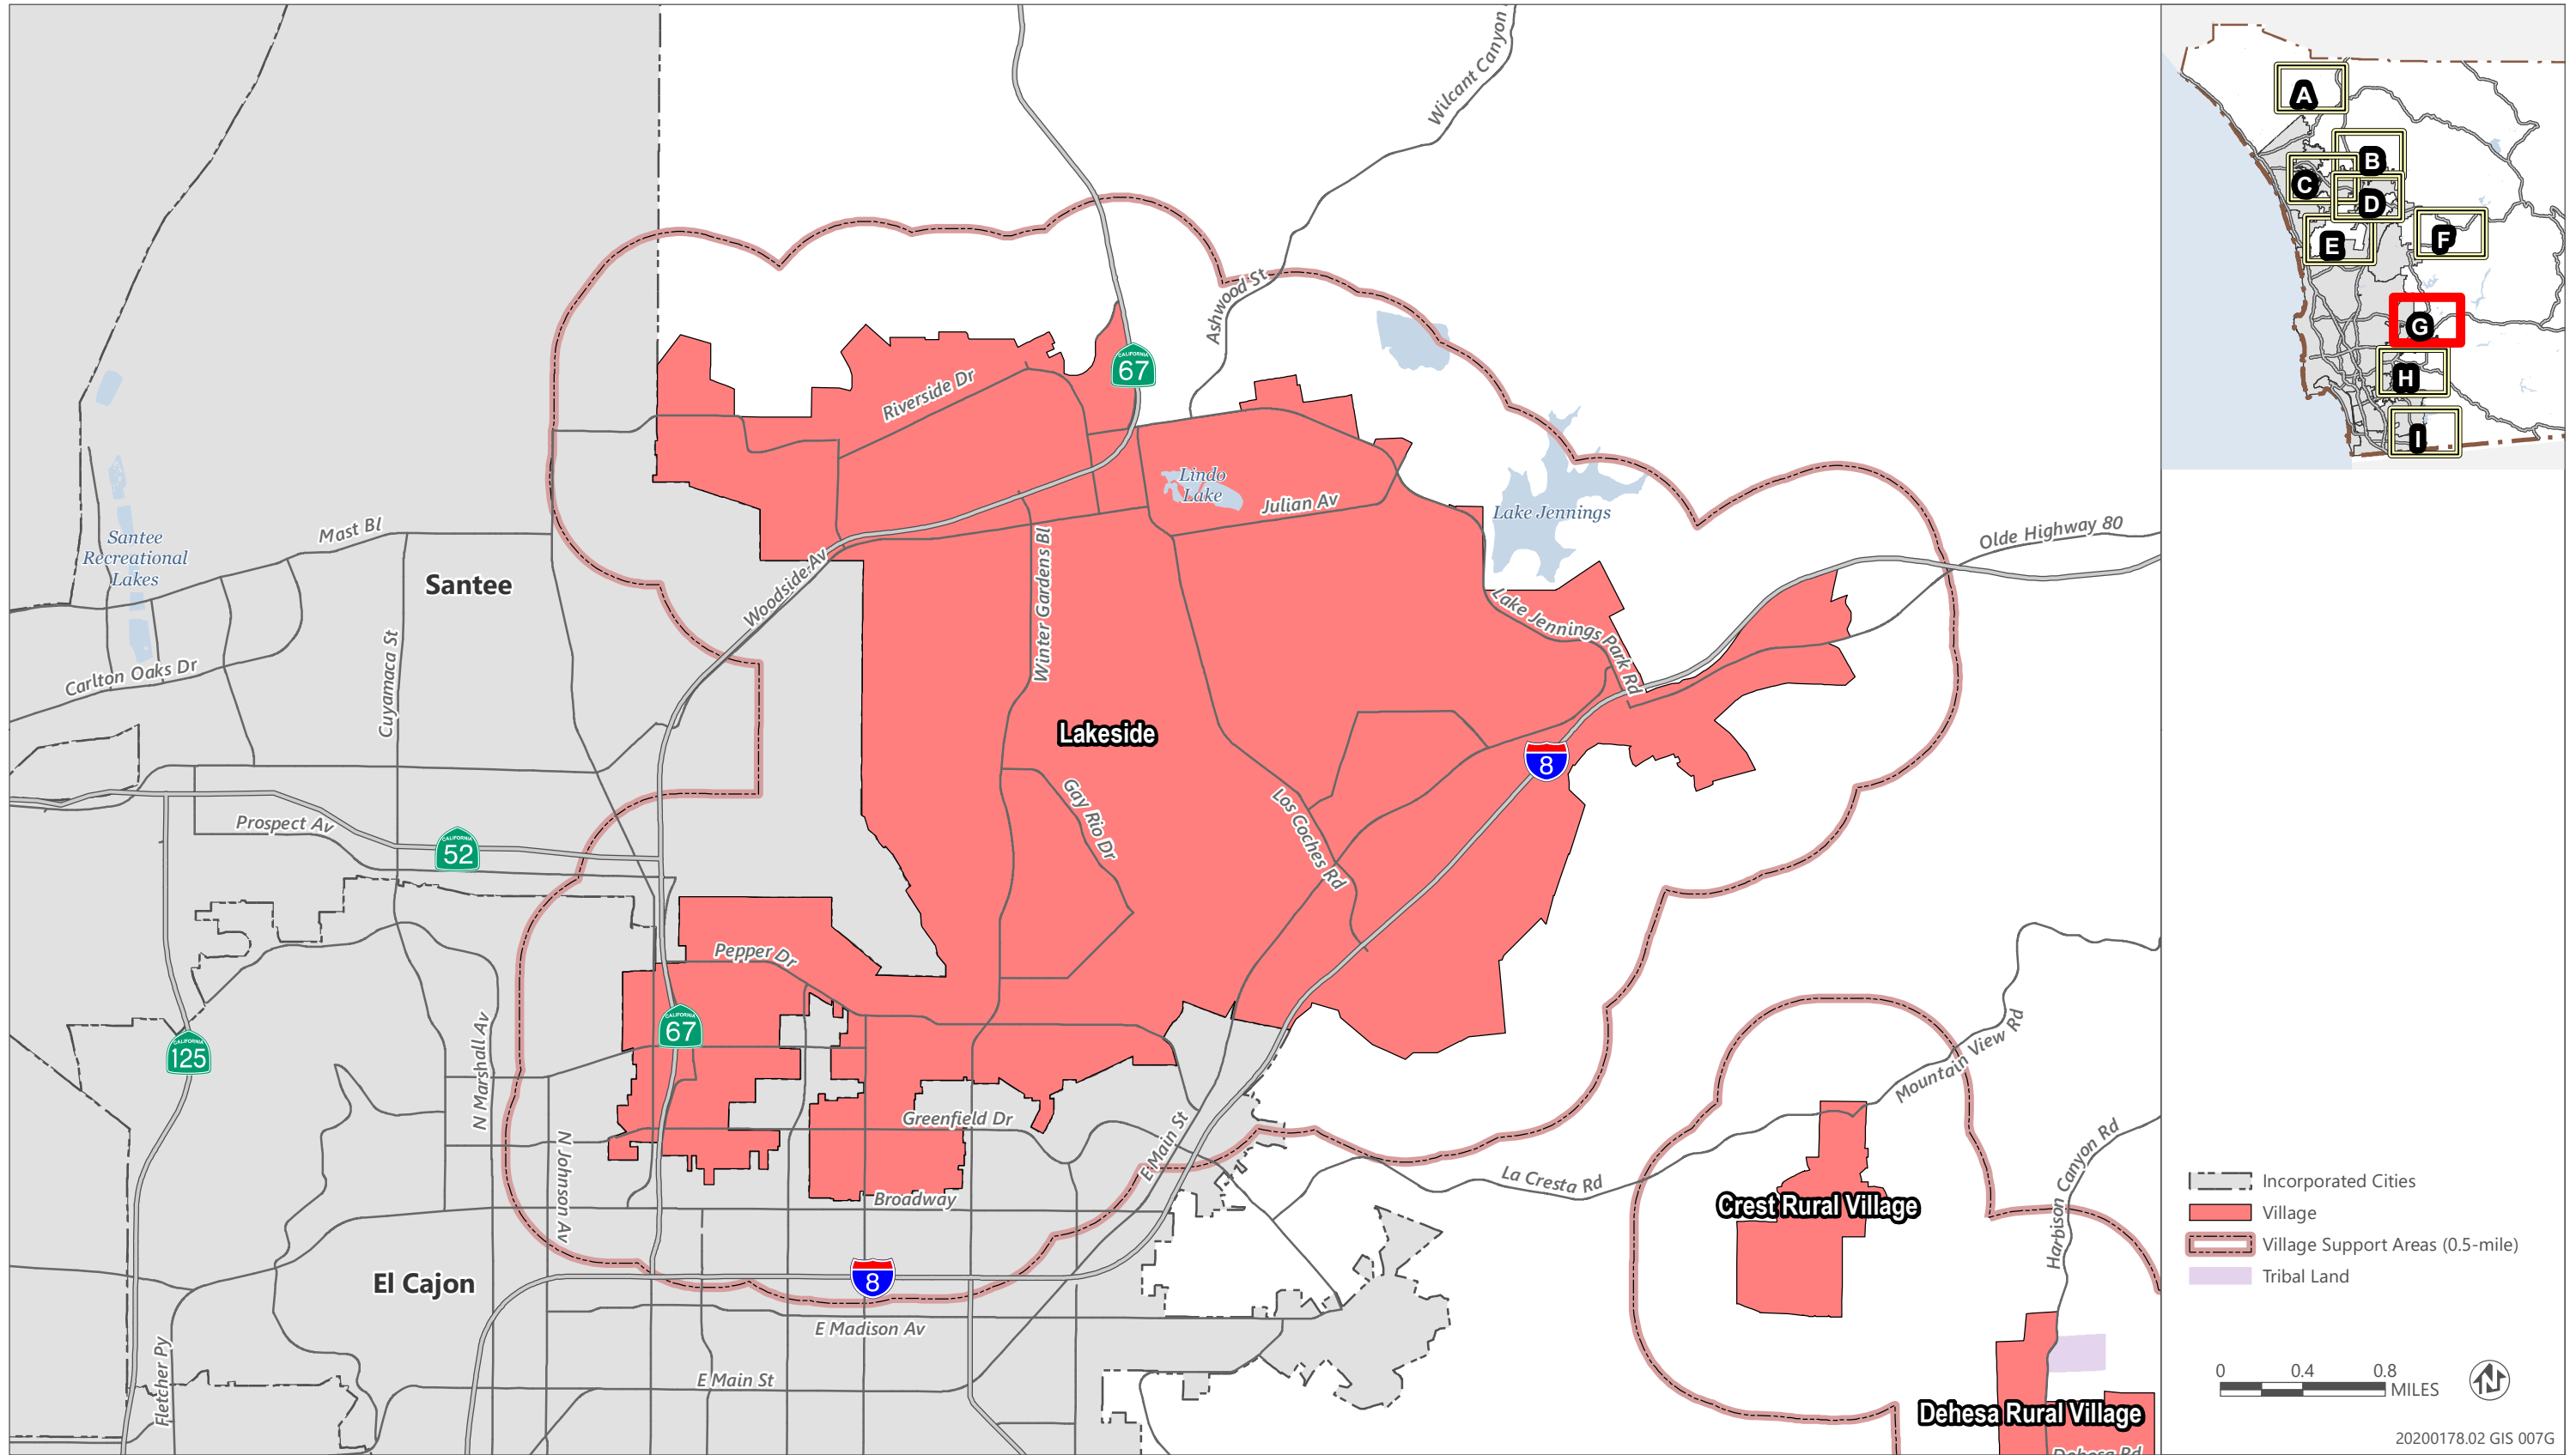

Sources: Data received from San Diego County in 2021

Sources: Data received from San Diego County in 2021

9/10/2021

Sources: Data received from San Diego County in 2021

Sources: Data received from San Diego County in 2021

9/10/2021

Sources: Data received from San Diego County in 2021

- Incorporated Cities
- Map Extent
- Village
- Village Support Areas (0.5-mile)

20200178.02 GIS 007E

9/10/2021

- Incorporated Cities
- Village
- Village Support Areas (0.5-mile)
- Tribal Land

20200178.02 GIS 007F

Sources: Data received from San Diego County in 2021

9/10/2021

Sources: Data received from San Diego County in 2021

20200178.02 GIS 007G

9/10/2021

Sources: Data received from San Diego County in 2021

9/10/2021

Sources: Data received from San Diego County in 2021

20200178.02 GIS 0071

9/10/2021