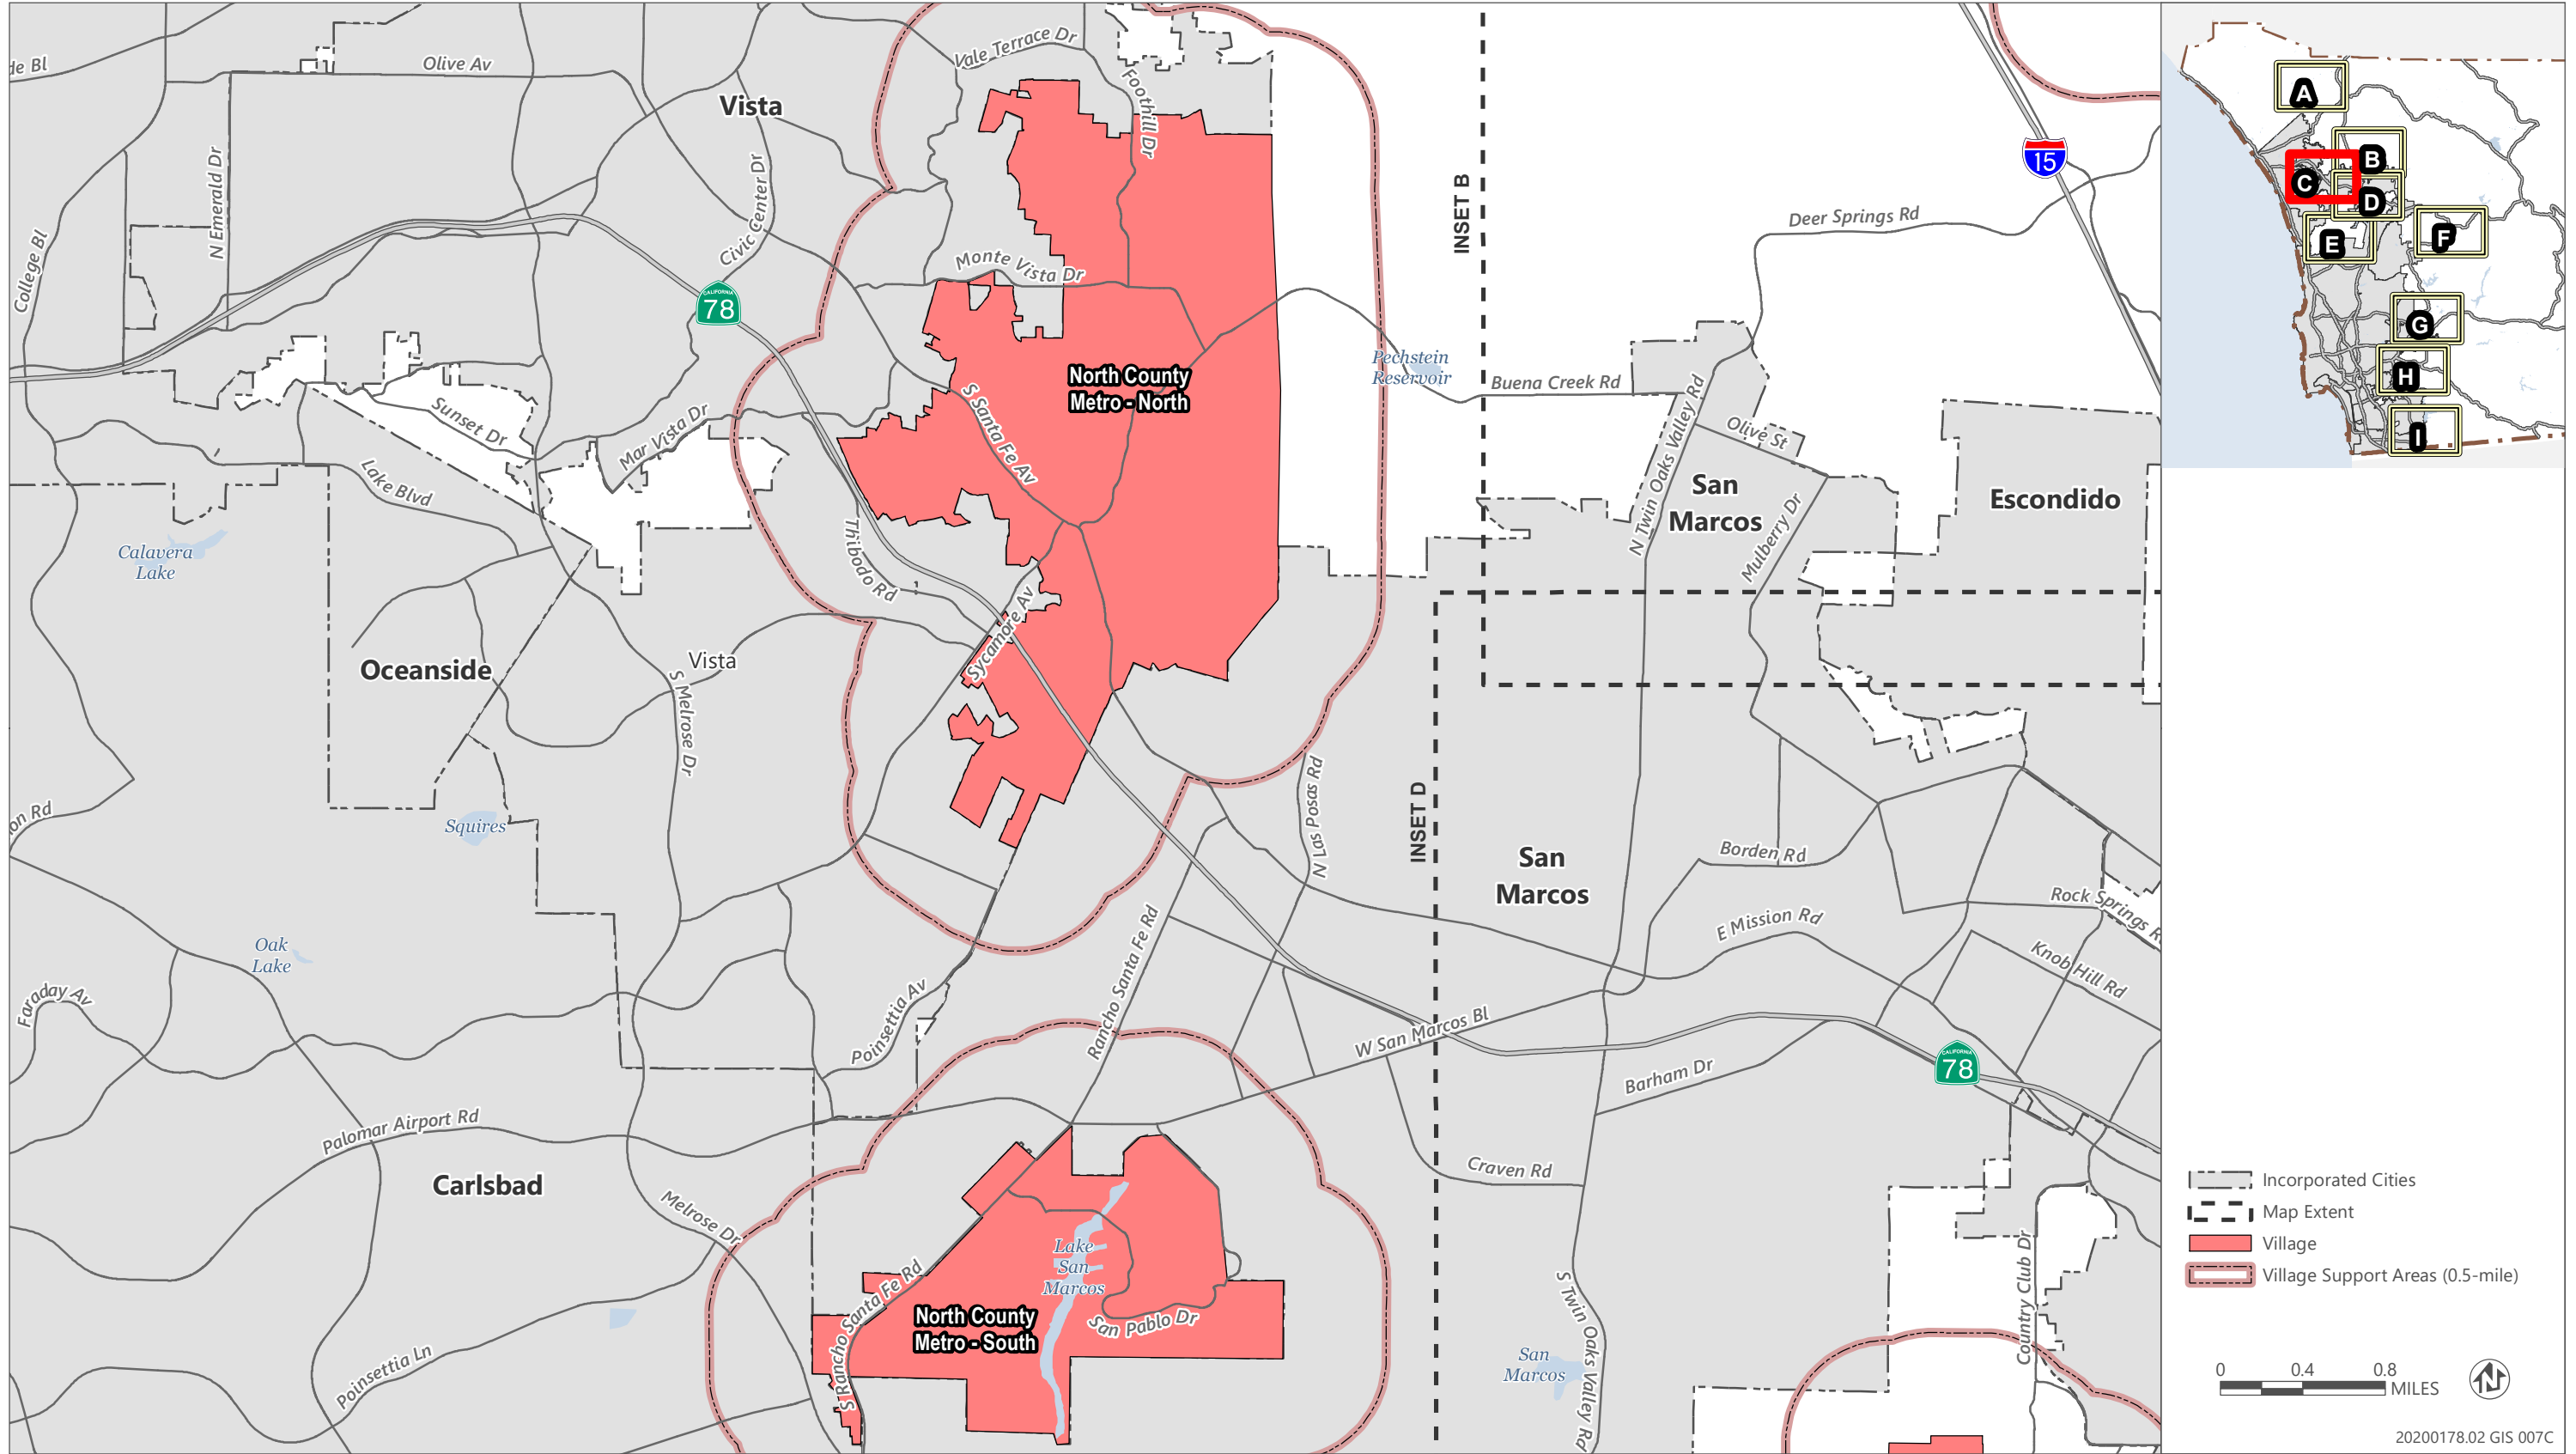

Sources: Data received from San Diego County in 2021

Sources: Data received from San Diego County in 2021

9/10/2021

Sources: Data received from San Diego County in 2021

Sources: Data received from San Diego County in 2021

9/10/2021

Sources: Data received from San Diego County in 2021

- Incorporated Cities
- Map Extent
- Village
- Village Support Areas (0.5-mile)

20200178.02 GIS 007E

9/10/2021

- Incorporated Cities
- Village
- Village Support Areas (0.5-mile)
- Tribal Land

20200178.02 GIS 007F

Sources: Data received from San Diego County in 2021

9/10/2021

Sources: Data received from San Diego County in 2021

20200178.02 GIS 007G

9/10/2021

Sources: Data received from San Diego County in 2021

9/10/2021

Sources: Data received from San Diego County in 2021

20200178.02 GIS 0071

9/10/2021