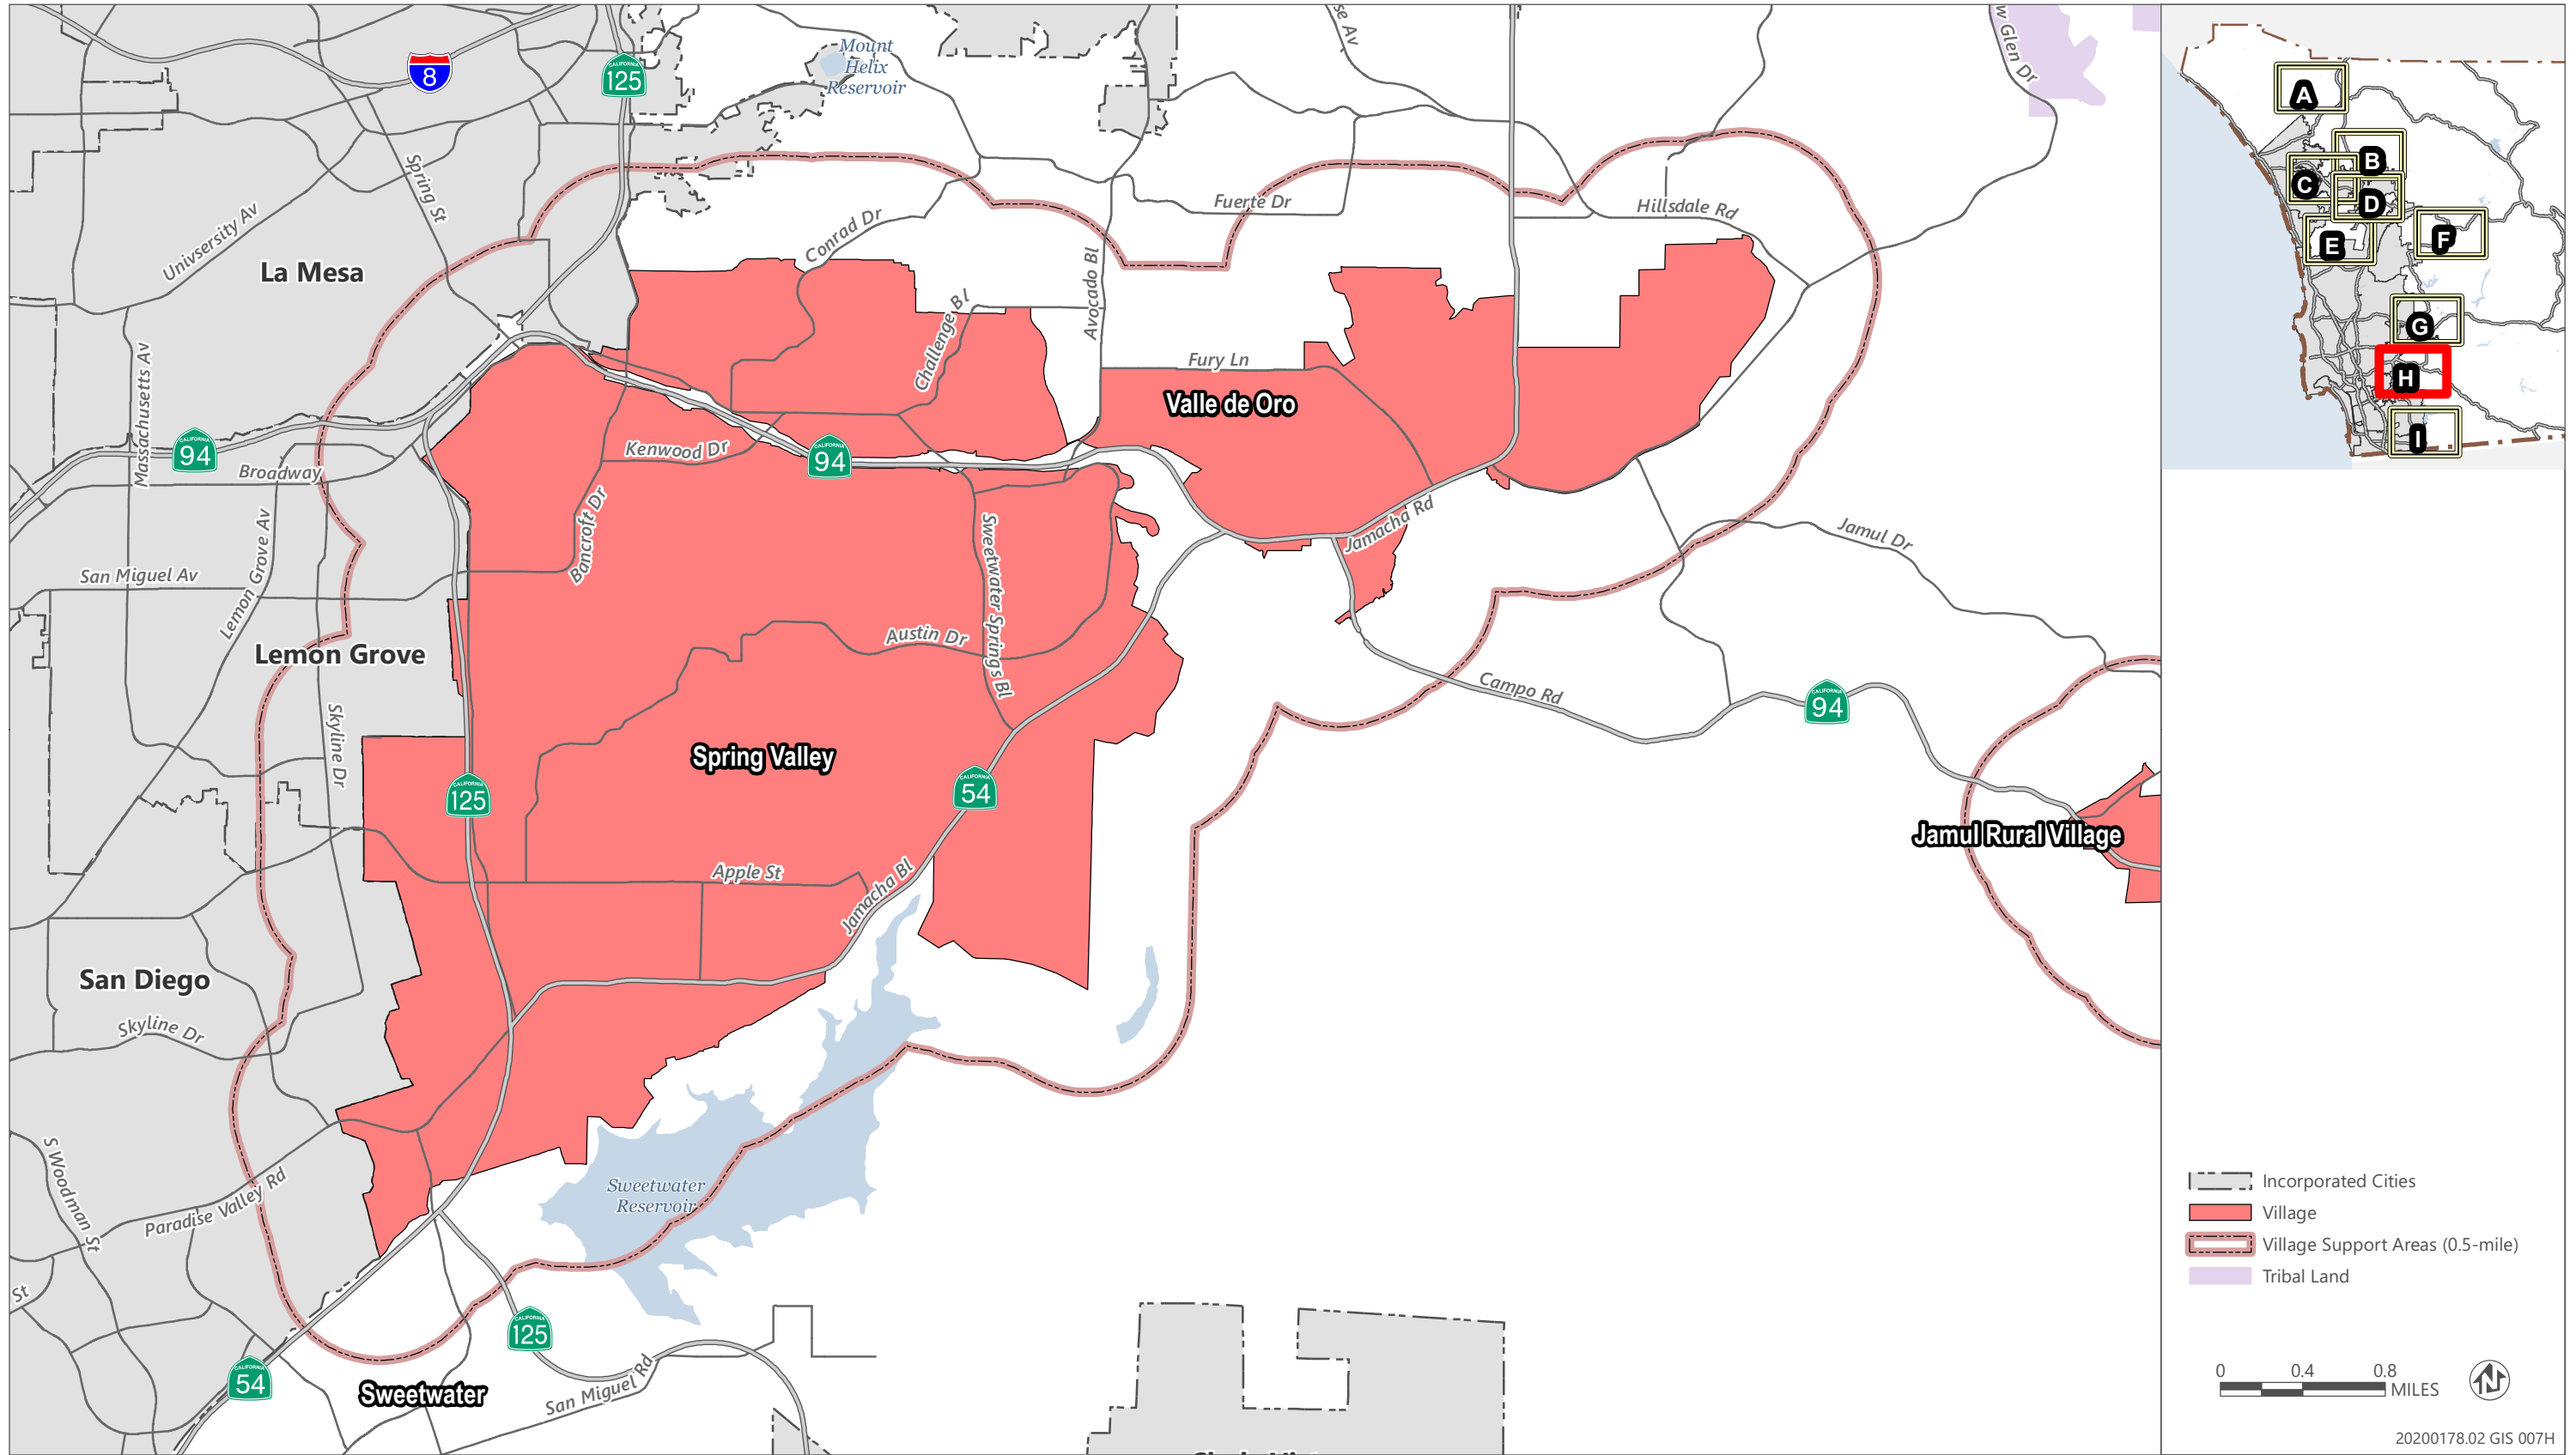

Sources: Data received from San Diego County in 2021

Sources: Data received from San Diego County in 2021

9/10/2021

Sources: Data received from San Diego County in 2021

Sources: Data received from San Diego County in 2021

9/10/2021

Sources: Data received from San Diego County in 2021

- Incorporated Cities
- Map Extent
- Village
- Village Support Areas (0.5-mile)

20200178.02 GIS 007E

9/10/2021

- Incorporated Cities
- Village
- Village Support Areas (0.5-mile)
- Tribal Land

20200178.02 GIS 007F

Sources: Data received from San Diego County in 2021

9/10/2021

Sources: Data received from San Diego County in 2021

20200178.02 GIS 007G

9/10/2021

Sources: Data received from San Diego County in 2021

9/10/2021

Sources: Data received from San Diego County in 2021

20200178.02 GIS 0071

9/10/2021